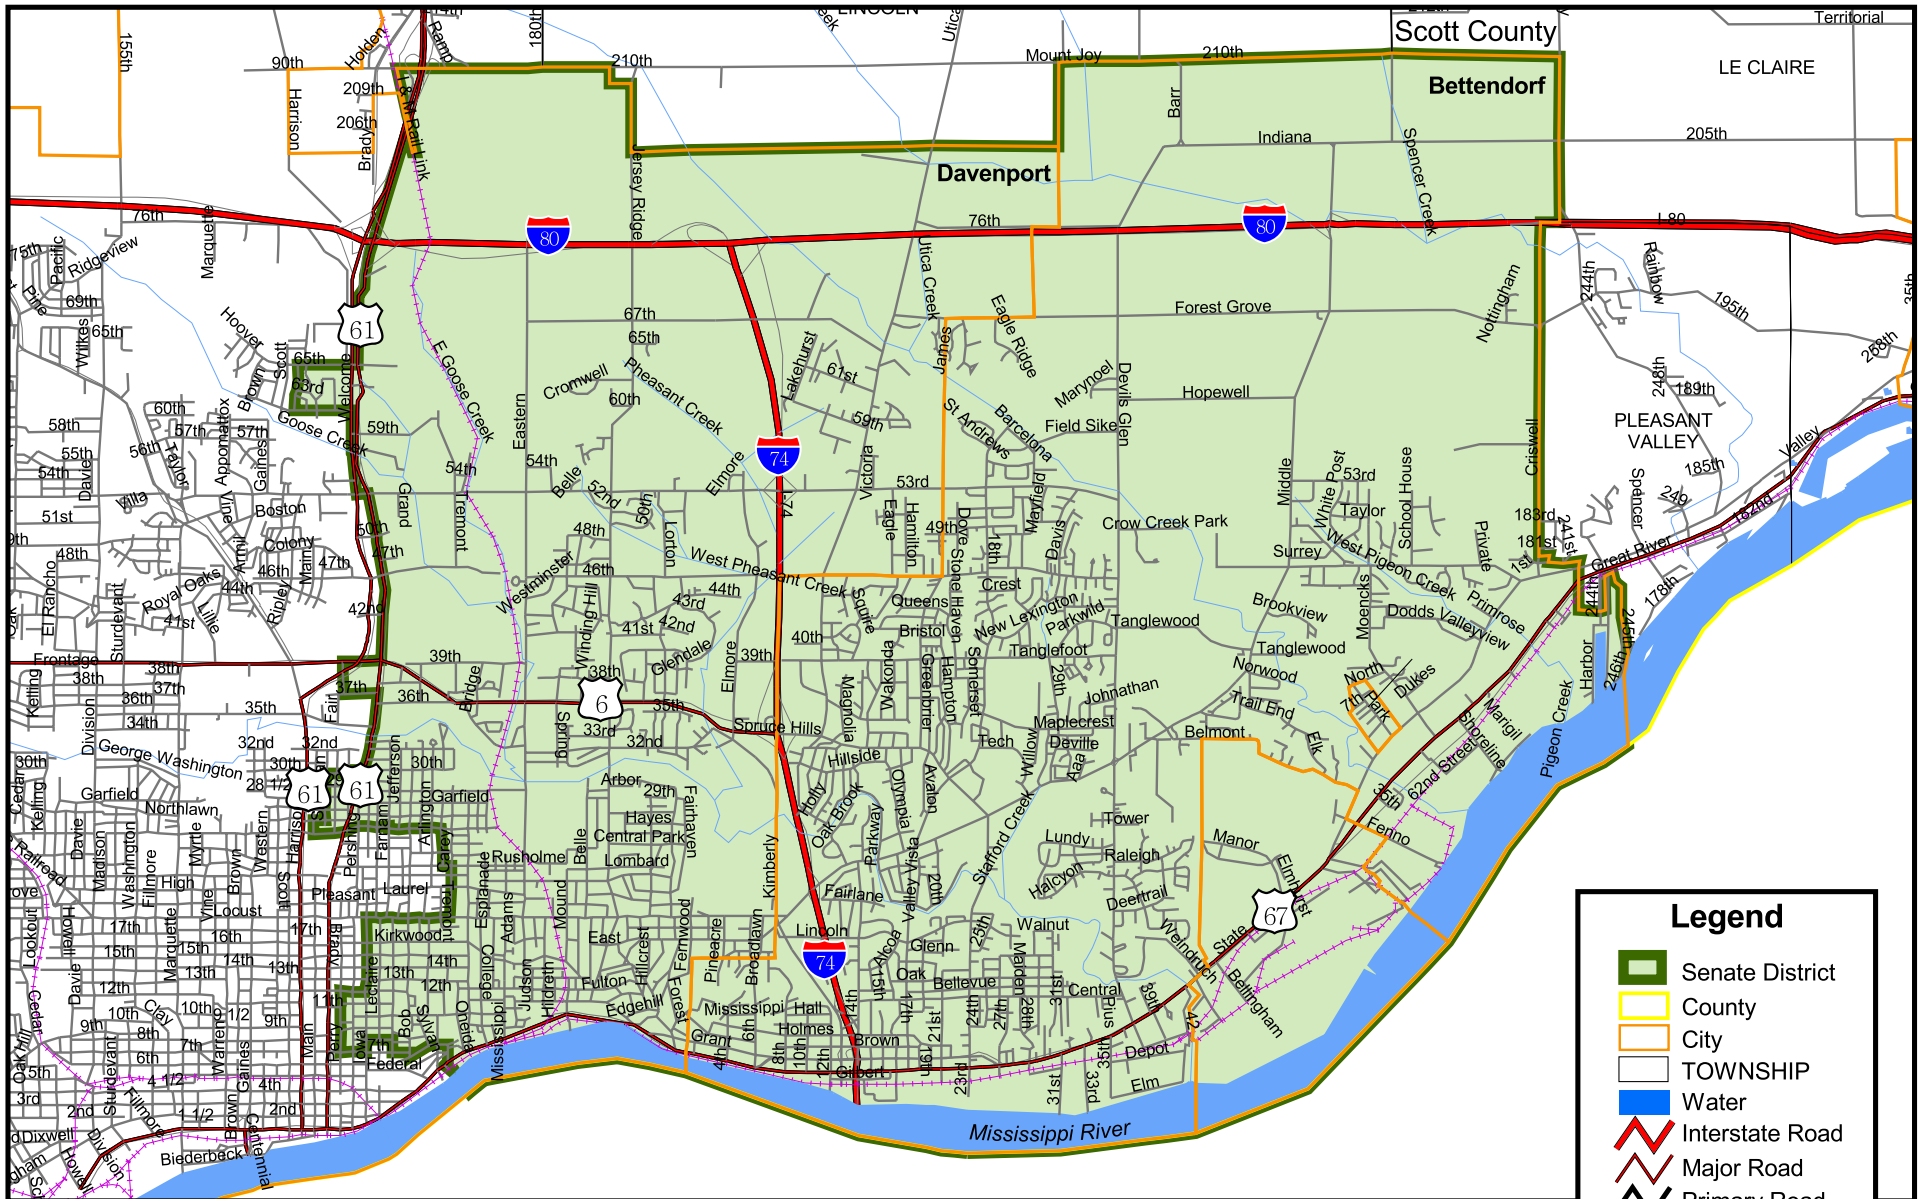

# Iowa Senate District 41

(Effective Beginning with the Elections in 2002 for the 80th General Assembly)

**Legend**

- Senate District
- County
- City
- TOWNSHIP
- Water
- Interstate Road
- Major Road
- Primary Road
- Local Road
- Railroad

Prepared by the Legislative Service Bureau using Jan. 1, 2000, U.S. Census Bureau geographic information.