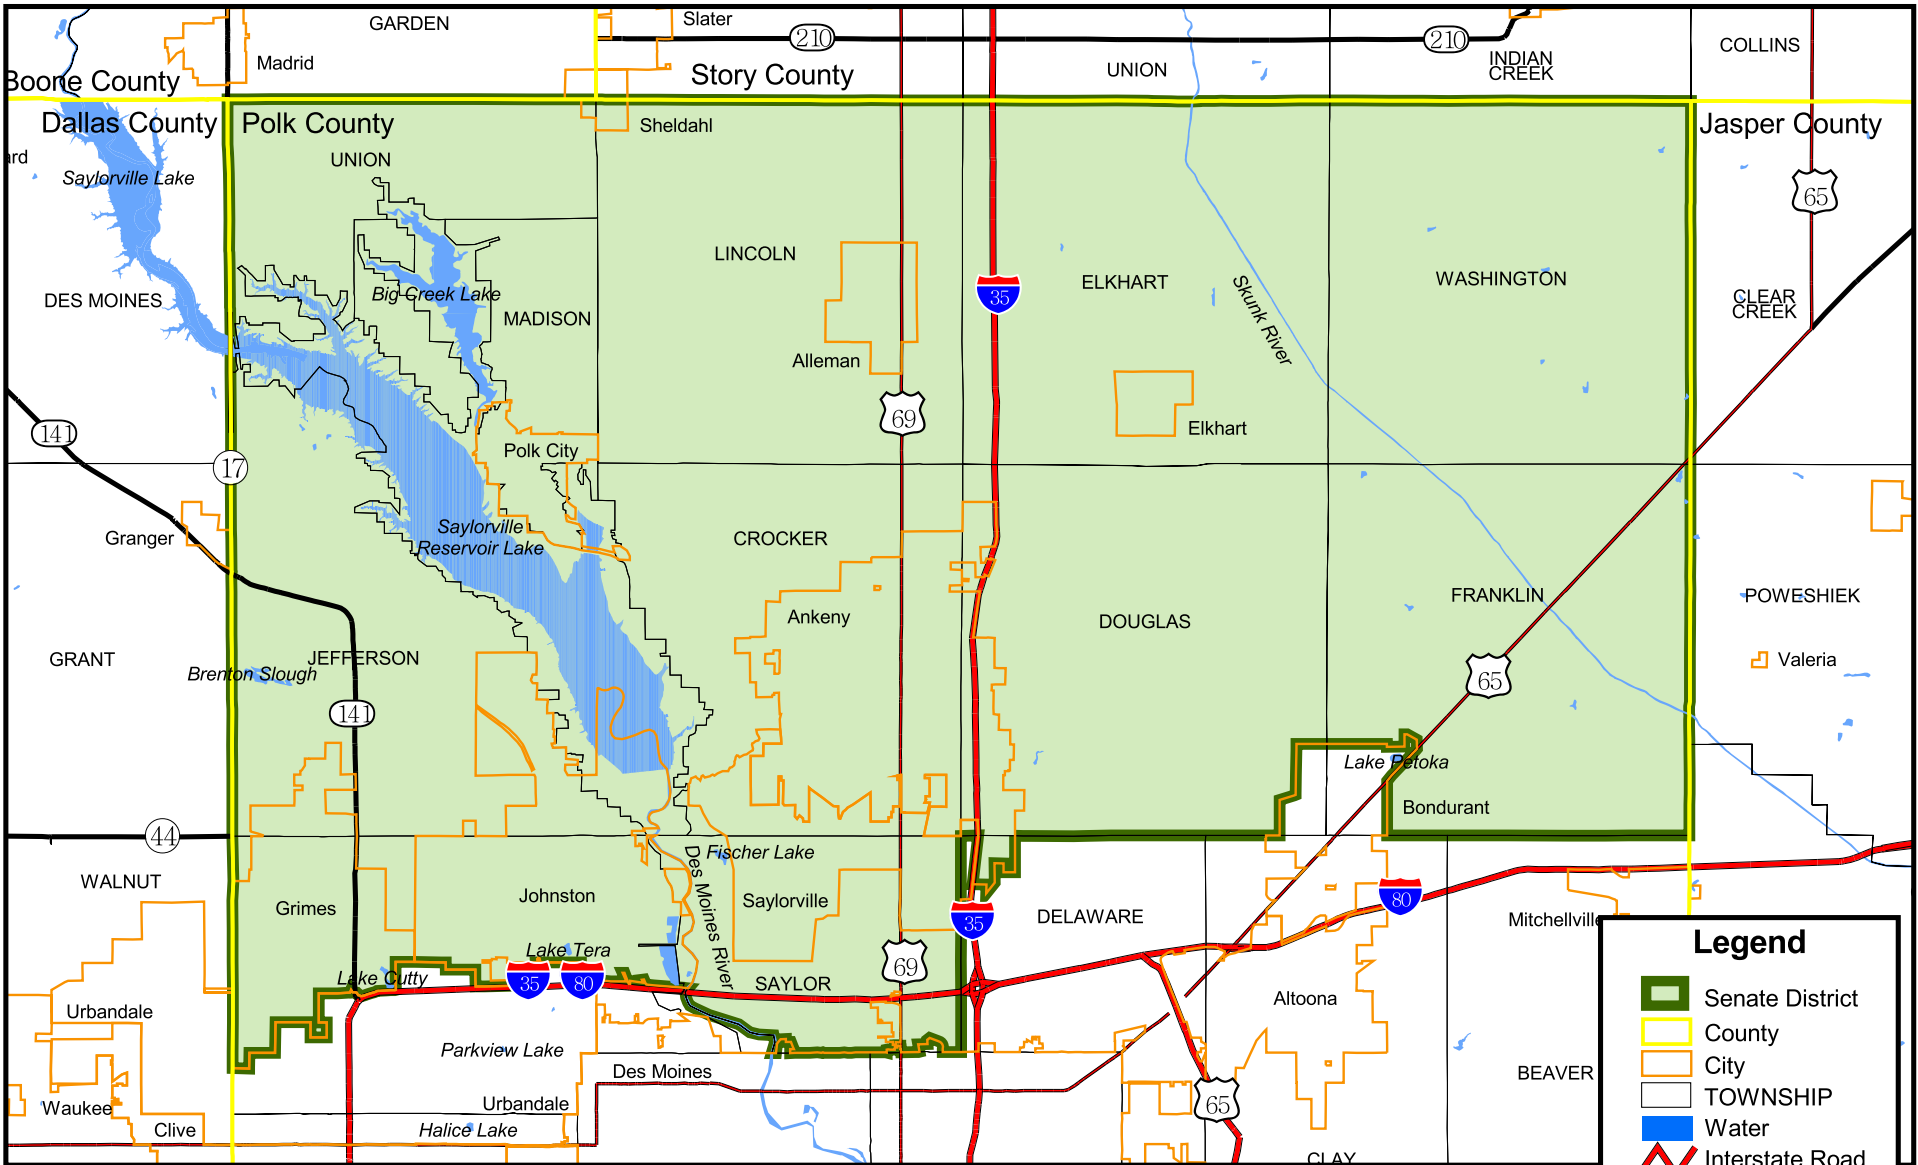

Iowa Senate District 35

(Effective Beginning with the Elections in 2002 for the 80th General Assembly)

Prepared by the Legislative Service Bureau using Jan. 1, 2000, U.S. Census Bureau geographic information.

Legend

- Senate District
- County
- City
- TOWNSHIP
- Water
- Interstate Road
- Major Road
- Primary Road
- Local Road
- Railroad