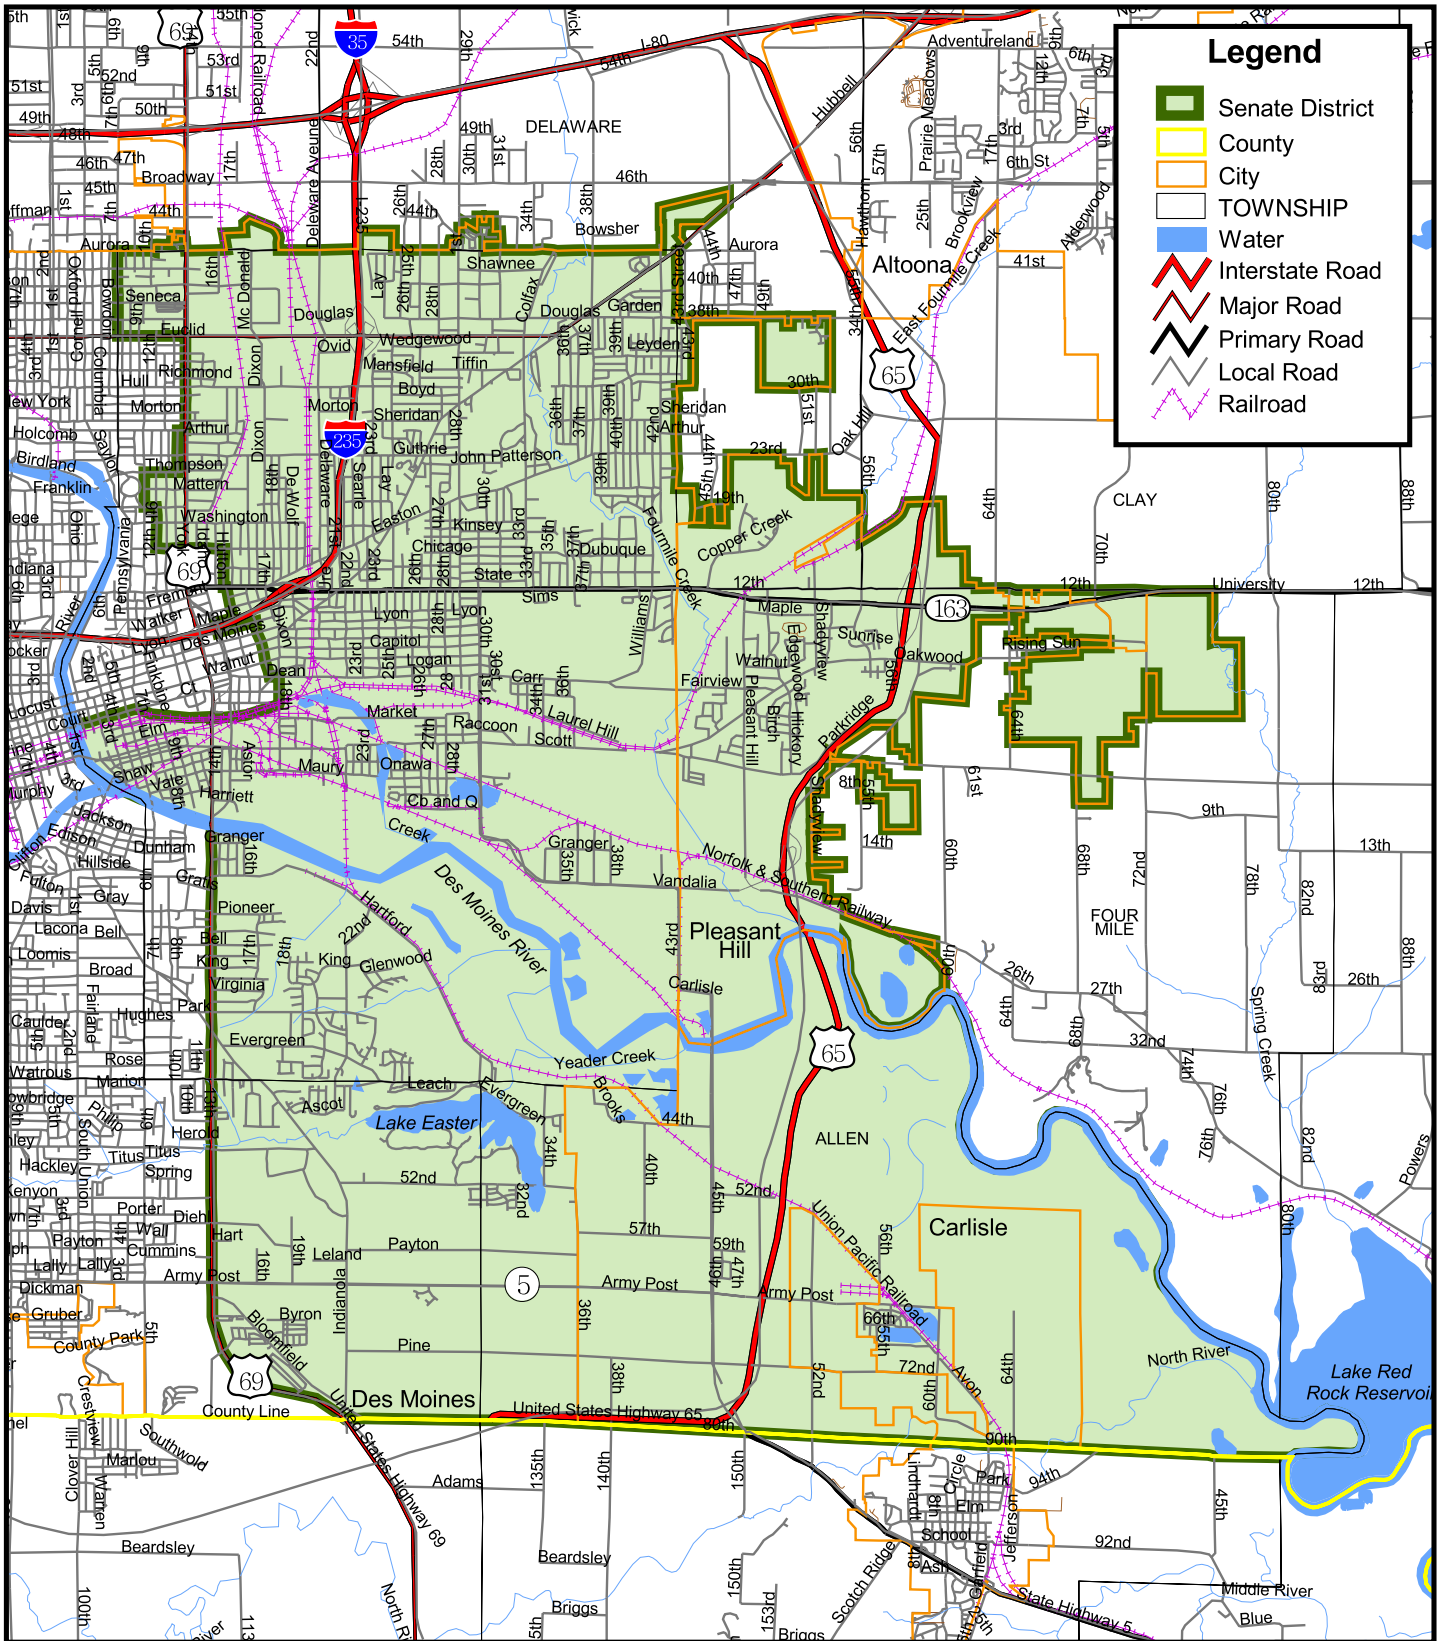

# Iowa Senate District 34

(Effective Beginning with the Elections in 2002 for the 80th General Assembly)

Prepared by the Legislative Service Bureau using Jan. 1, 2000, U.S. Census Bureau geographic information.