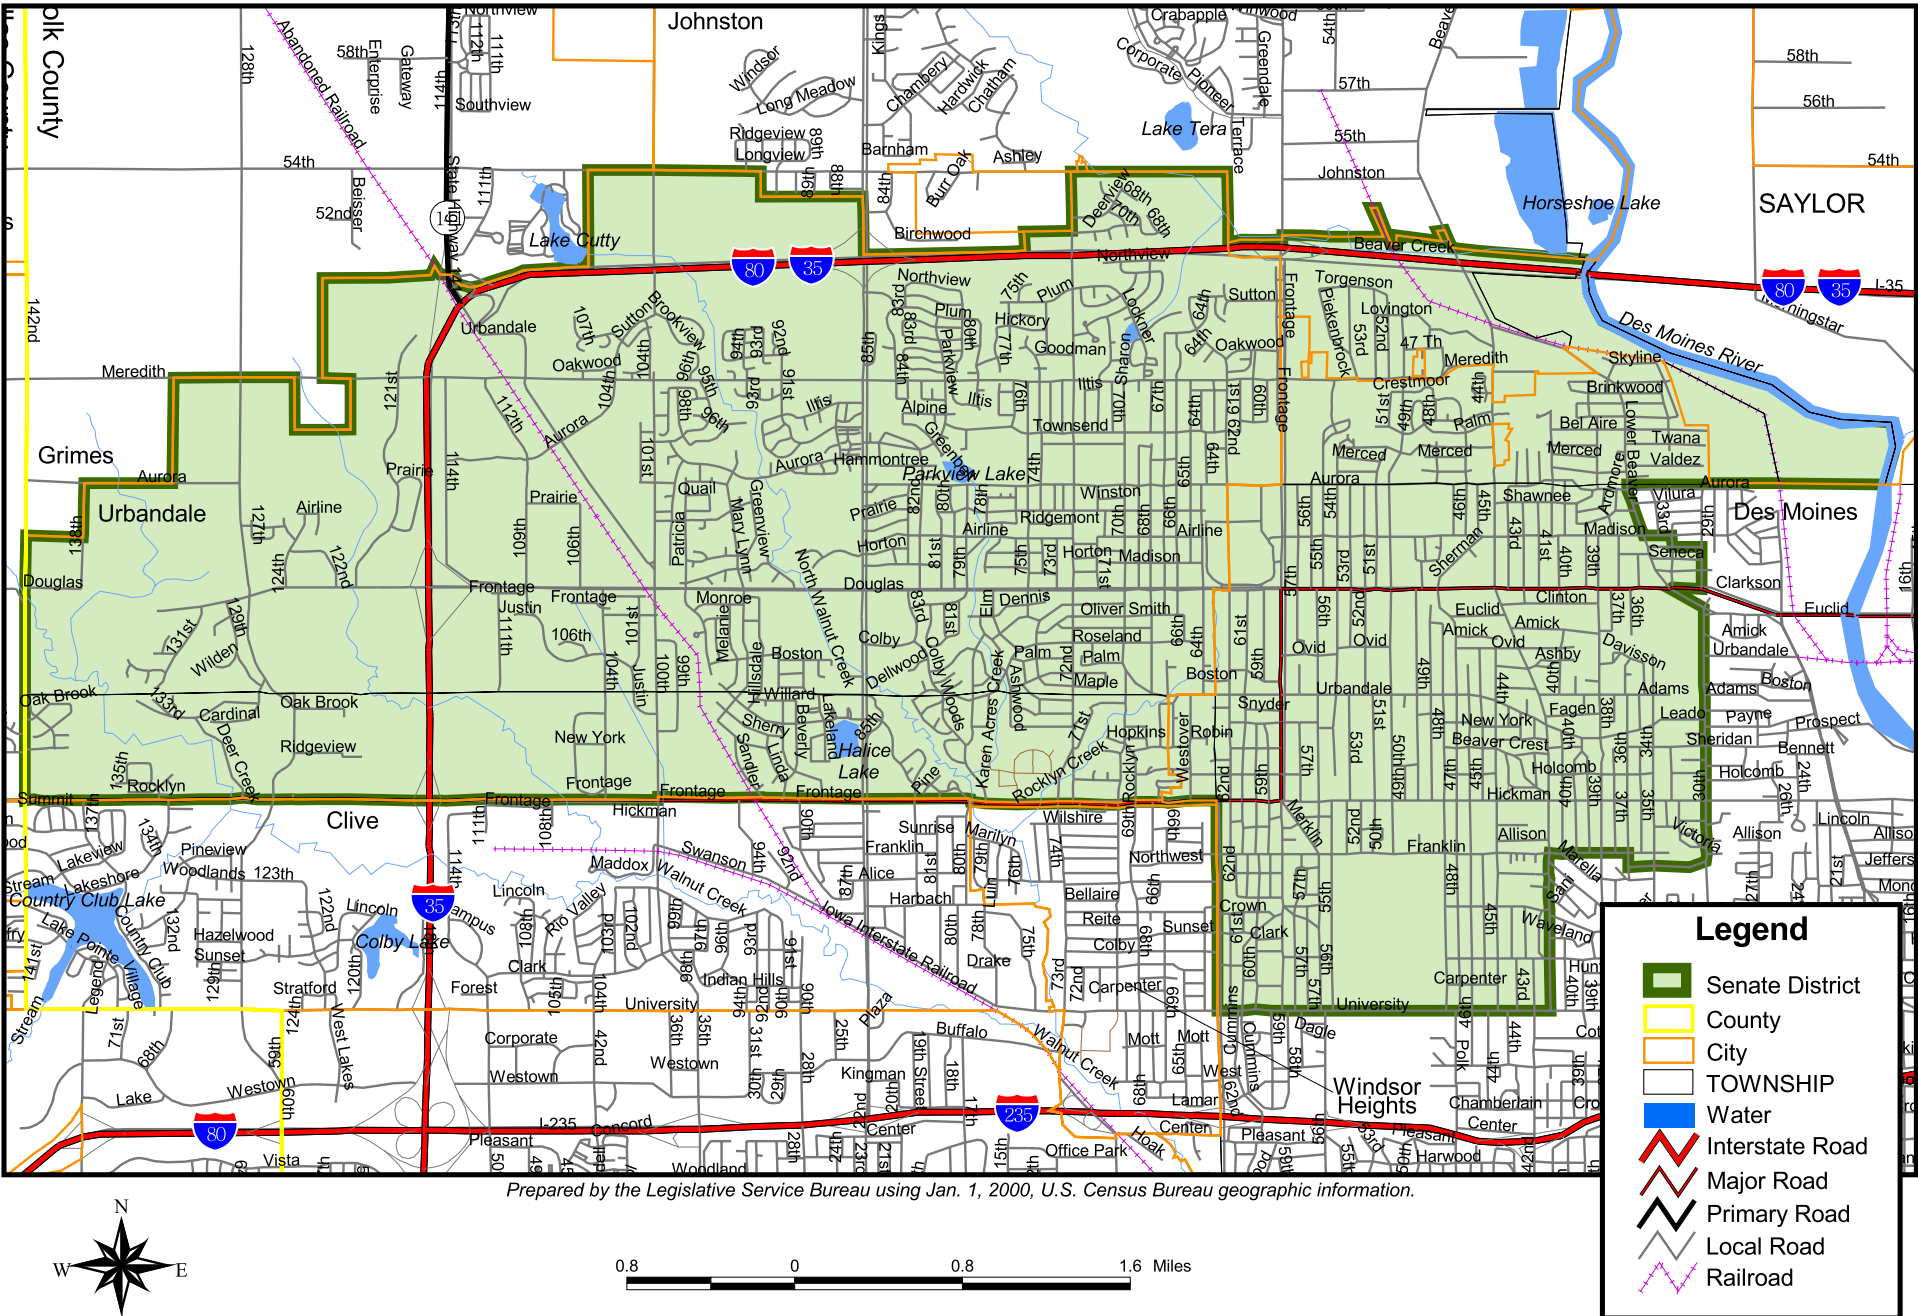

# Iowa Senate District 32

(Effective Beginning with the Elections in 2002 for the 80th General Assembly)

**Legend**

- Senate District
- County
- City
- TOWNSHIP
- Water
- Interstate Road
- Major Road
- Primary Road
- Local Road
- Railroad

Prepared by the Legislative Service Bureau using Jan. 1, 2000, U.S. Census Bureau geographic information.