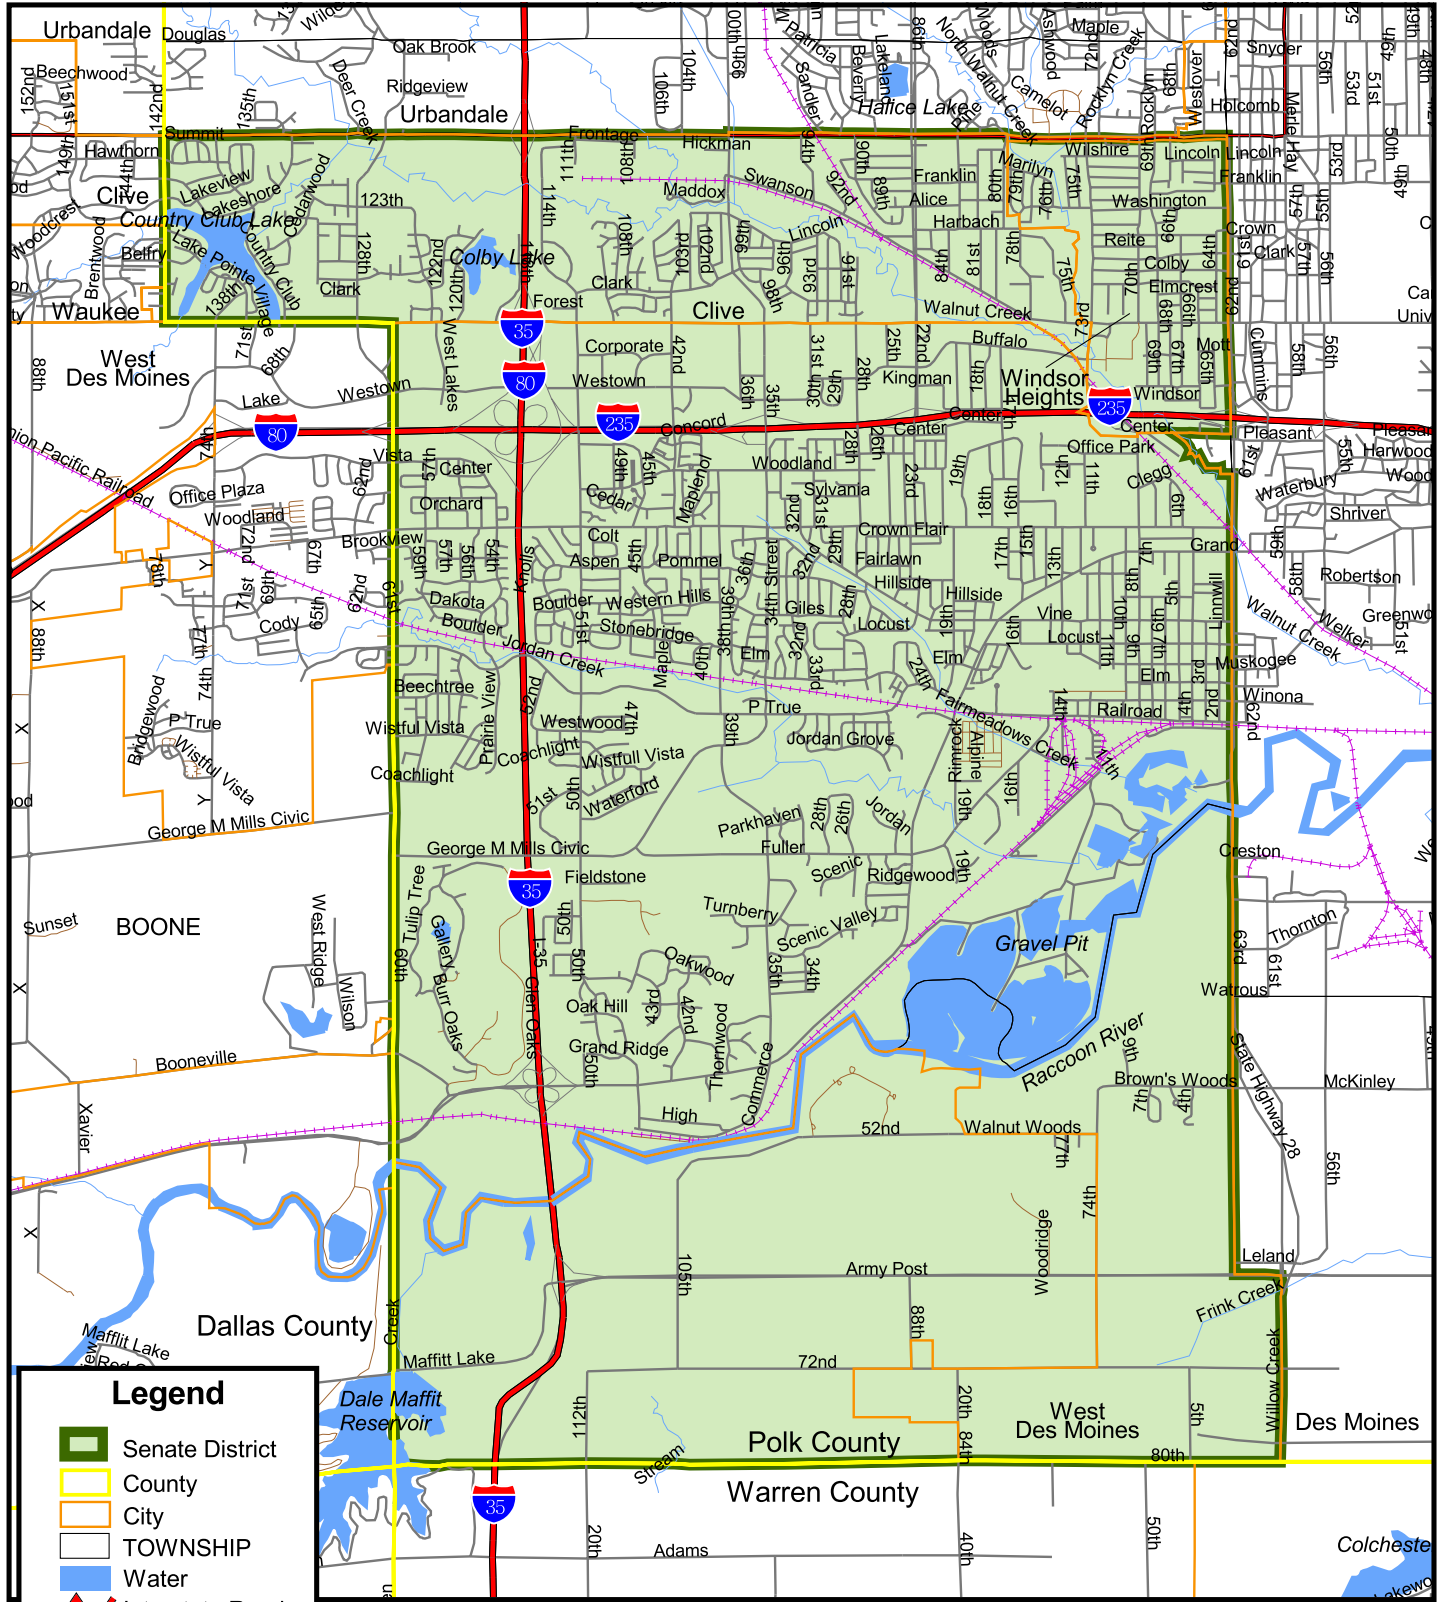

Iowa Senate District 30

(Effective Beginning with the Elections in 2002 for the 80th General Assembly)

Legend

- Senate District
- County
- City
- TOWNSHIP
- Water
- Interstate Road
- Major Road
- Primary Road
- Local Road
- Railroad

Prepared by the Legislative Service Bureau using Jan. 1, 2000, U.S. Census Bureau geographic information.