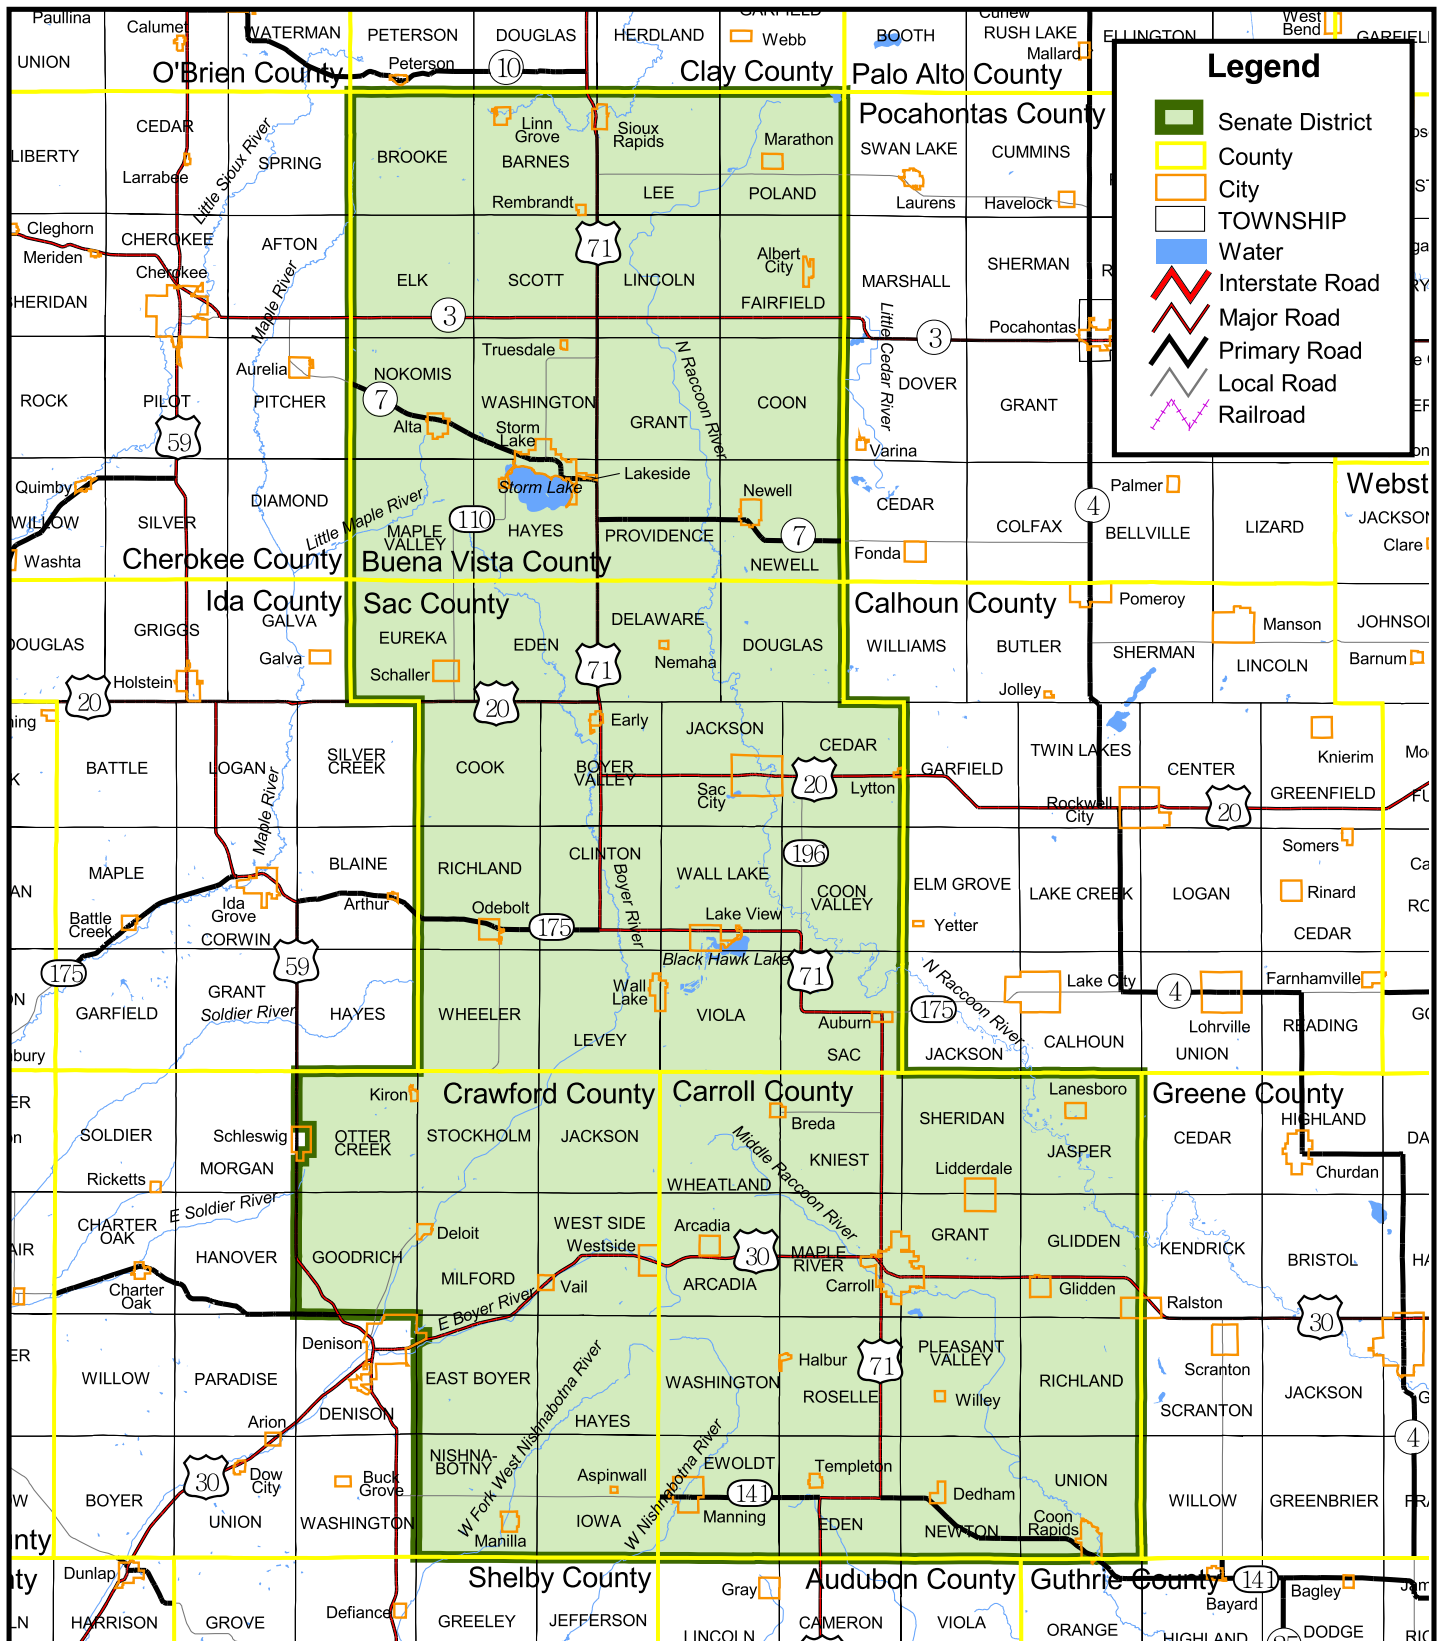

Iowa Senate District 26

(Effective Beginning with the Elections in 2002 for the 80th General Assembly)

Legend

- Senate District
- County
- City
- TOWNSHIP
- Water
- Interstate Road
- Major Road
- Primary Road
- Local Road
- Railroad

Prepared by the Legislative Service Bureau using Jan. 1, 2000, U.S. Census Bureau geographic information.