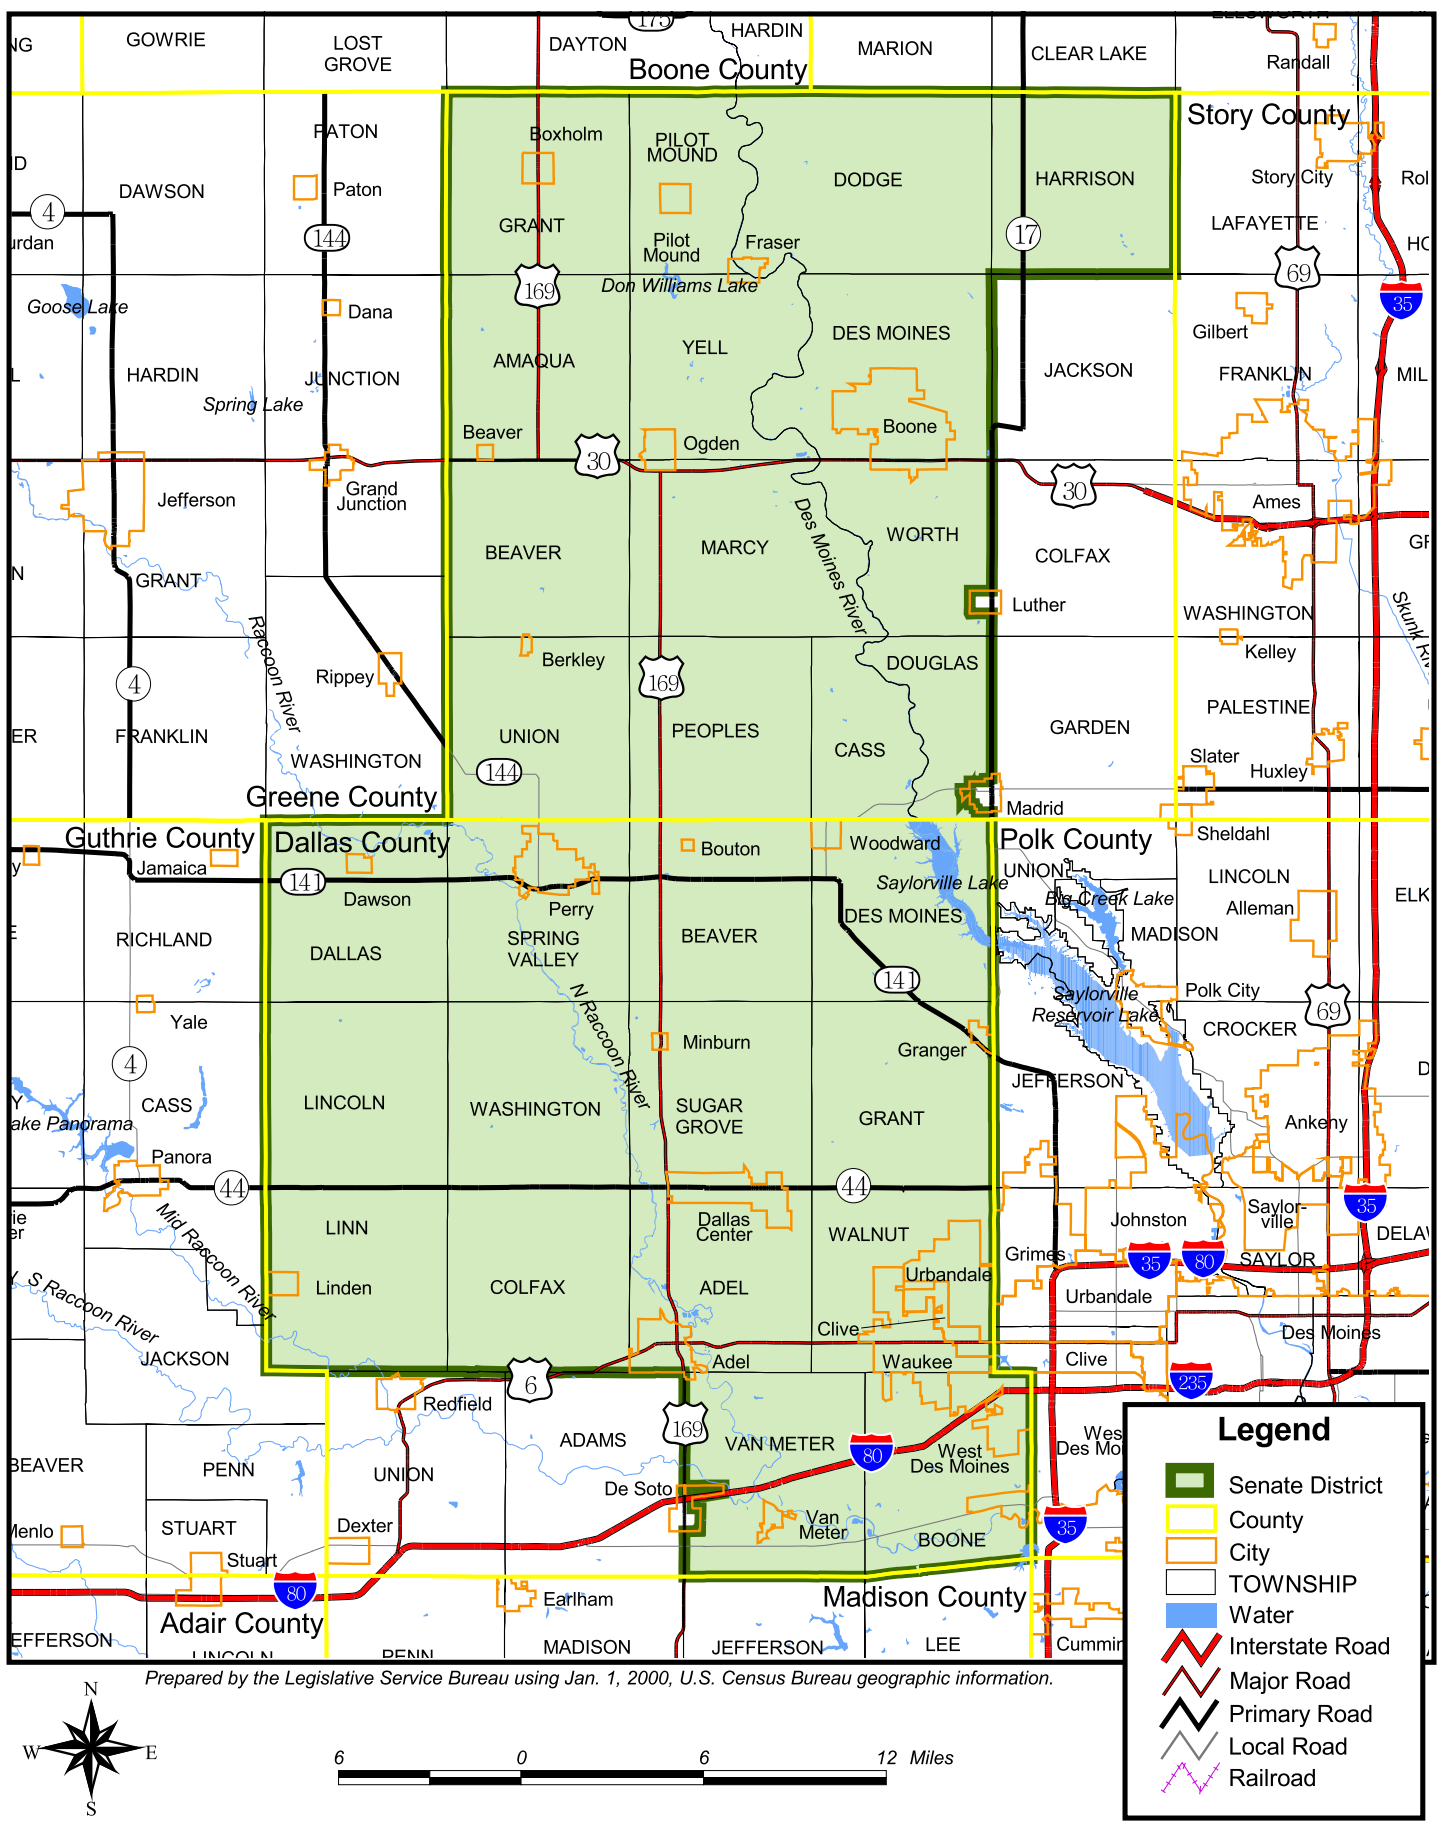

Iowa Senate District 24

(Effective Beginning with the Elections in 2002 for the 80th General Assembly)

Prepared by the Legislative Service Bureau using Jan. 1, 2000, U.S. Census Bureau geographic information.