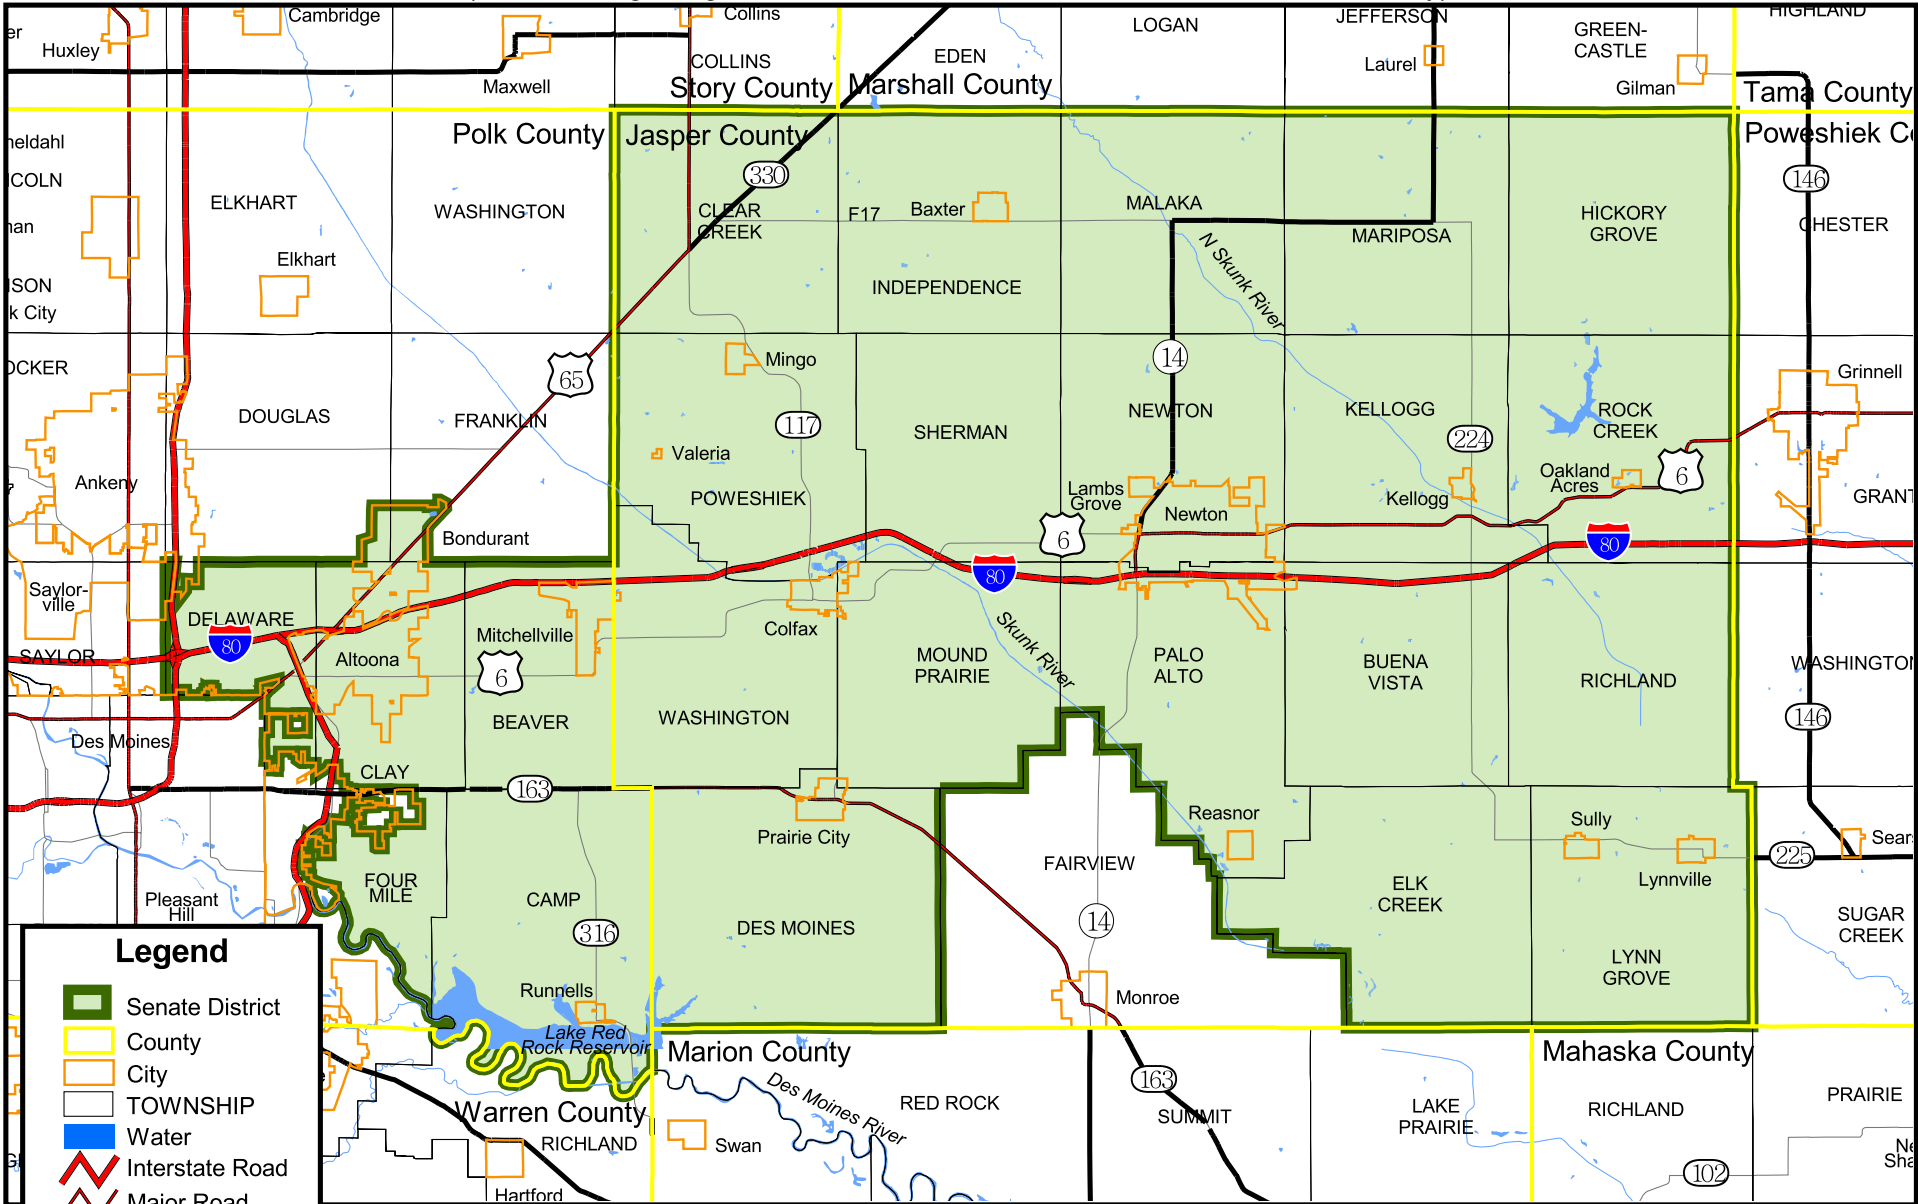

# Iowa Senate District 21

(Effective Beginning with the Elections in 2002 for the 80th General Assembly)

**Legend**

- Senate District
- County
- City
- TOWNSHIP
- Water
- Interstate Road
- Major Road
- Primary Road
- Local Road
- Railroad

Prepared by the Legislative Service Bureau using Jan. 1, 2000, U.S. Census Bureau geographic information.