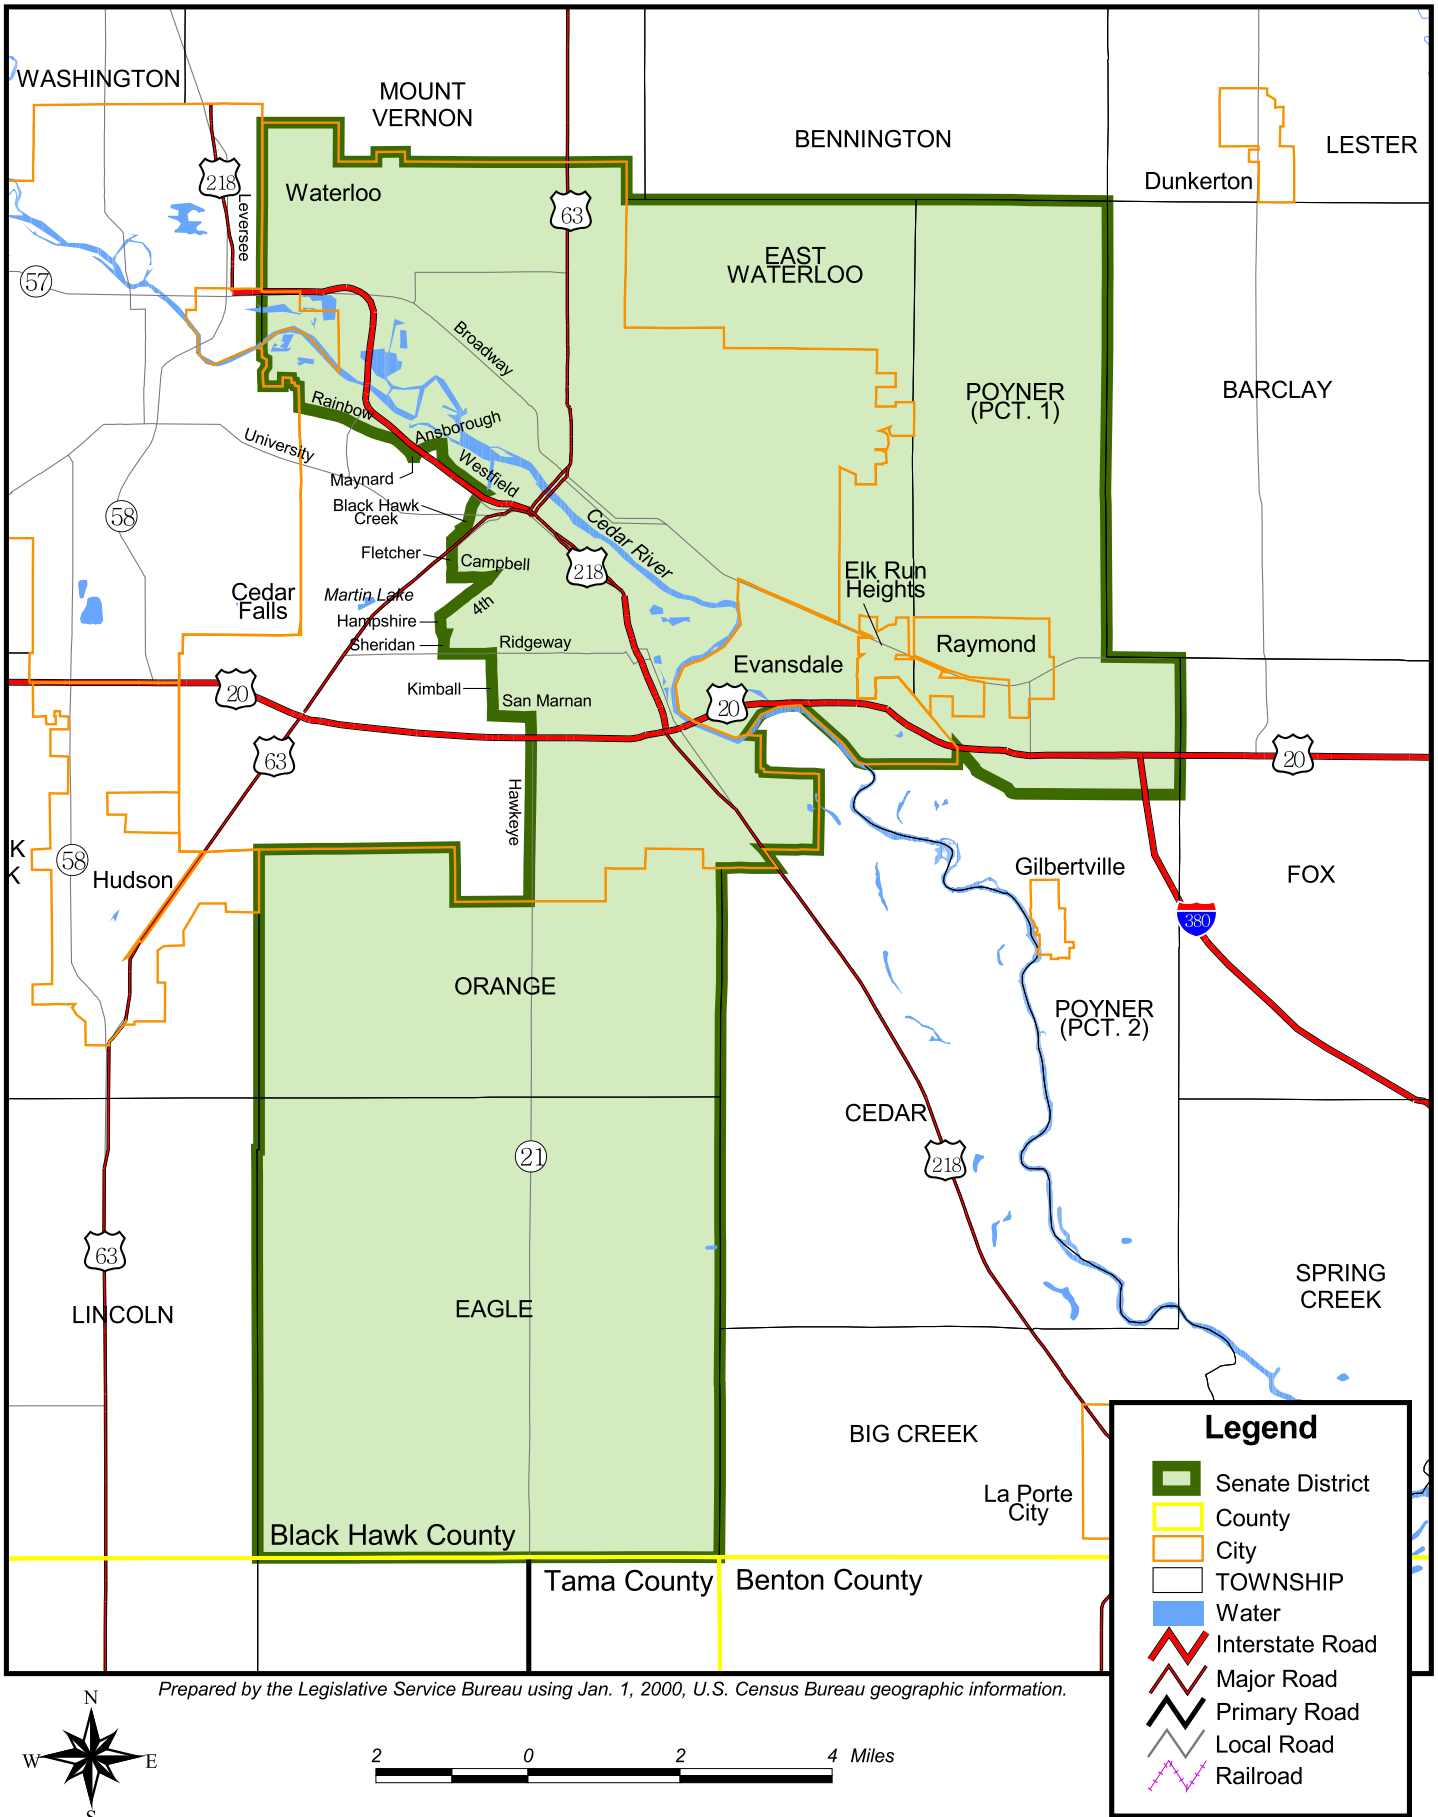

Iowa Senate District 11

(Effective Beginning with the Elections in 2002 for the 80th General Assembly)

Prepared by the Legislative Service Bureau using Jan. 1, 2000, U.S. Census Bureau geographic information.

Legend

- Senate District
- County
- City
- TOWNSHIP
- Water
- Interstate Road
- Major Road
- Primary Road
- Local Road
- Railroad