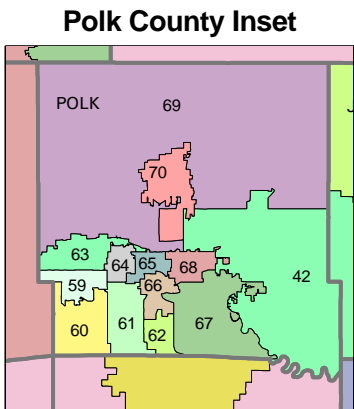

IOWA HOUSE DISTRICTS

Effective Beginning with the Elections in 2002 for the 80th Iowa General Assembly

House
 County

Prepared by the Iowa Legislative Service Bureau