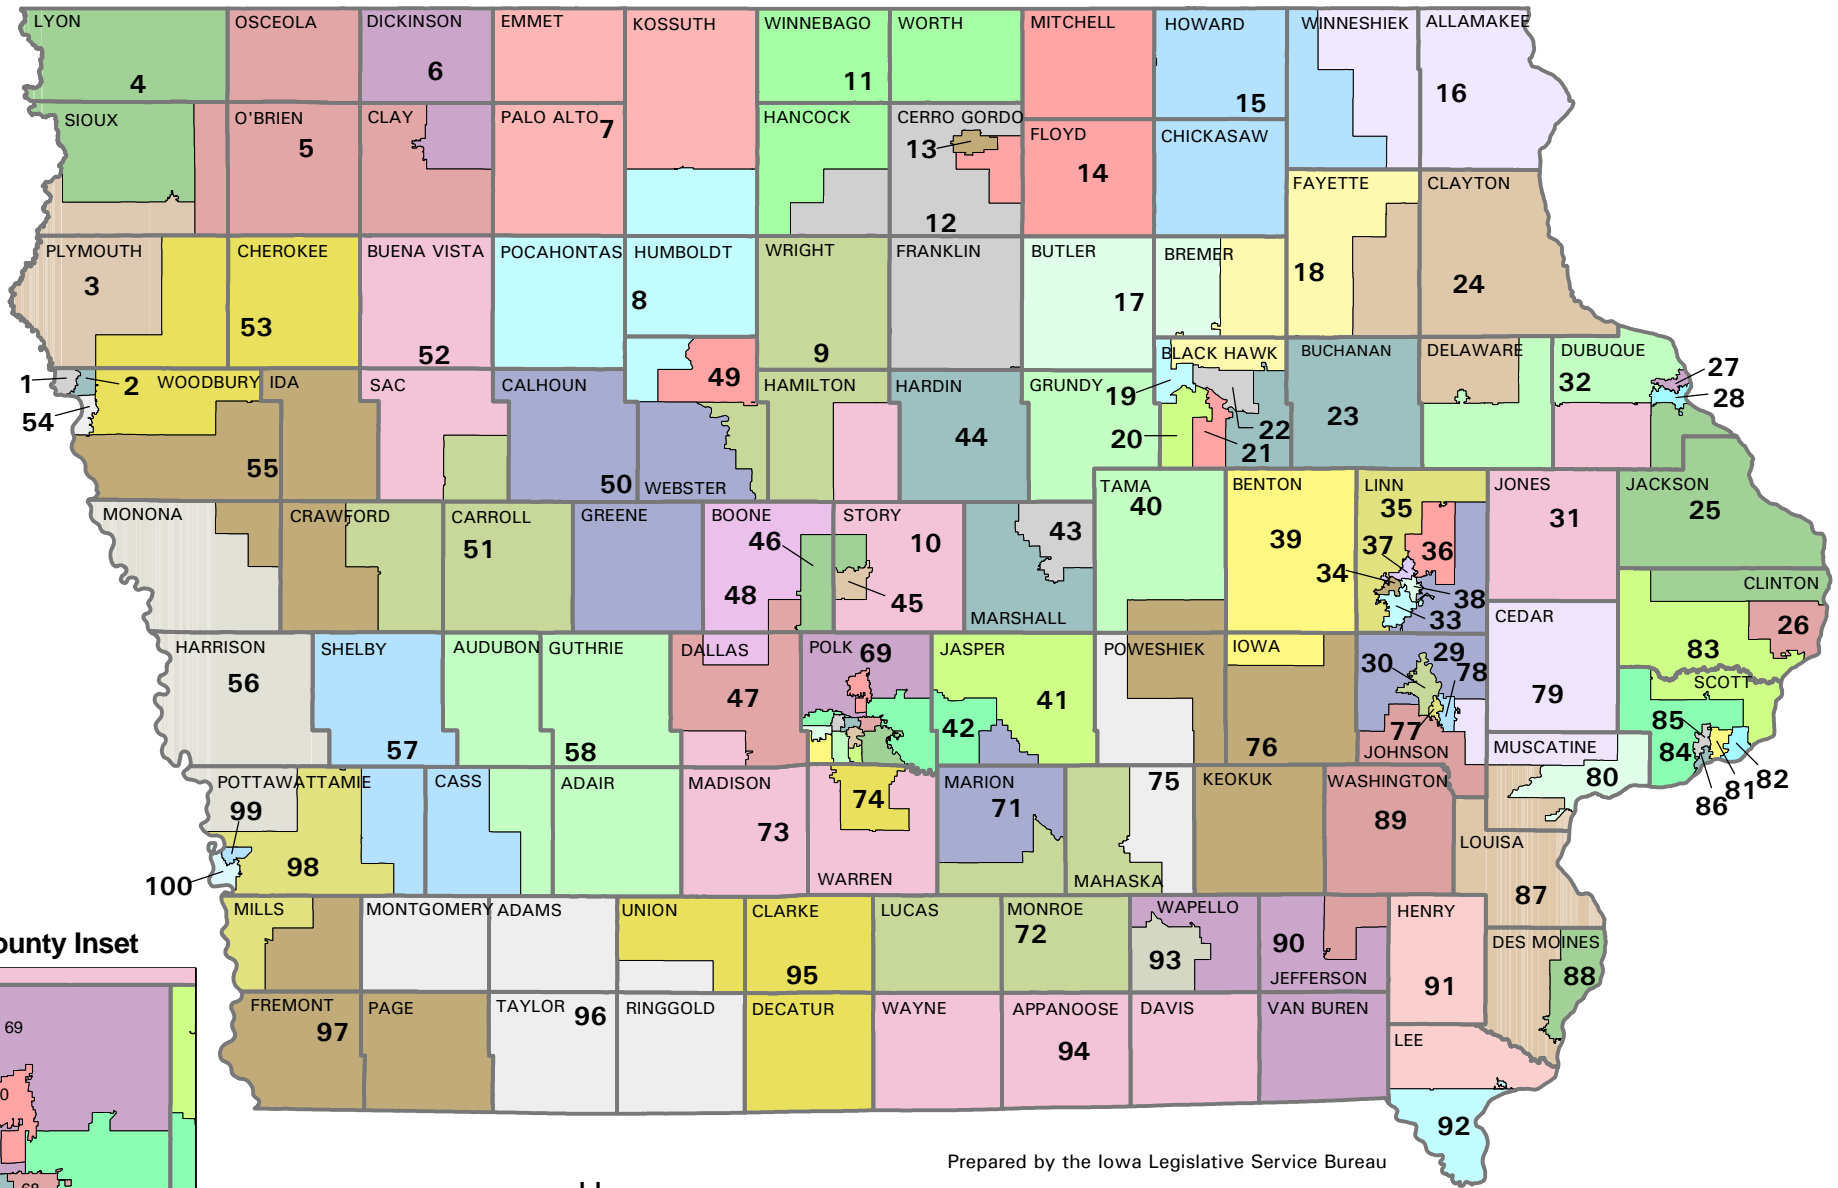

IOWA HOUSE DISTRICTS

Effective Beginning with the Elections in 2002 for the 80th Iowa General Assembly

House
 County

Prepared by the Iowa Legislative Service Bureau