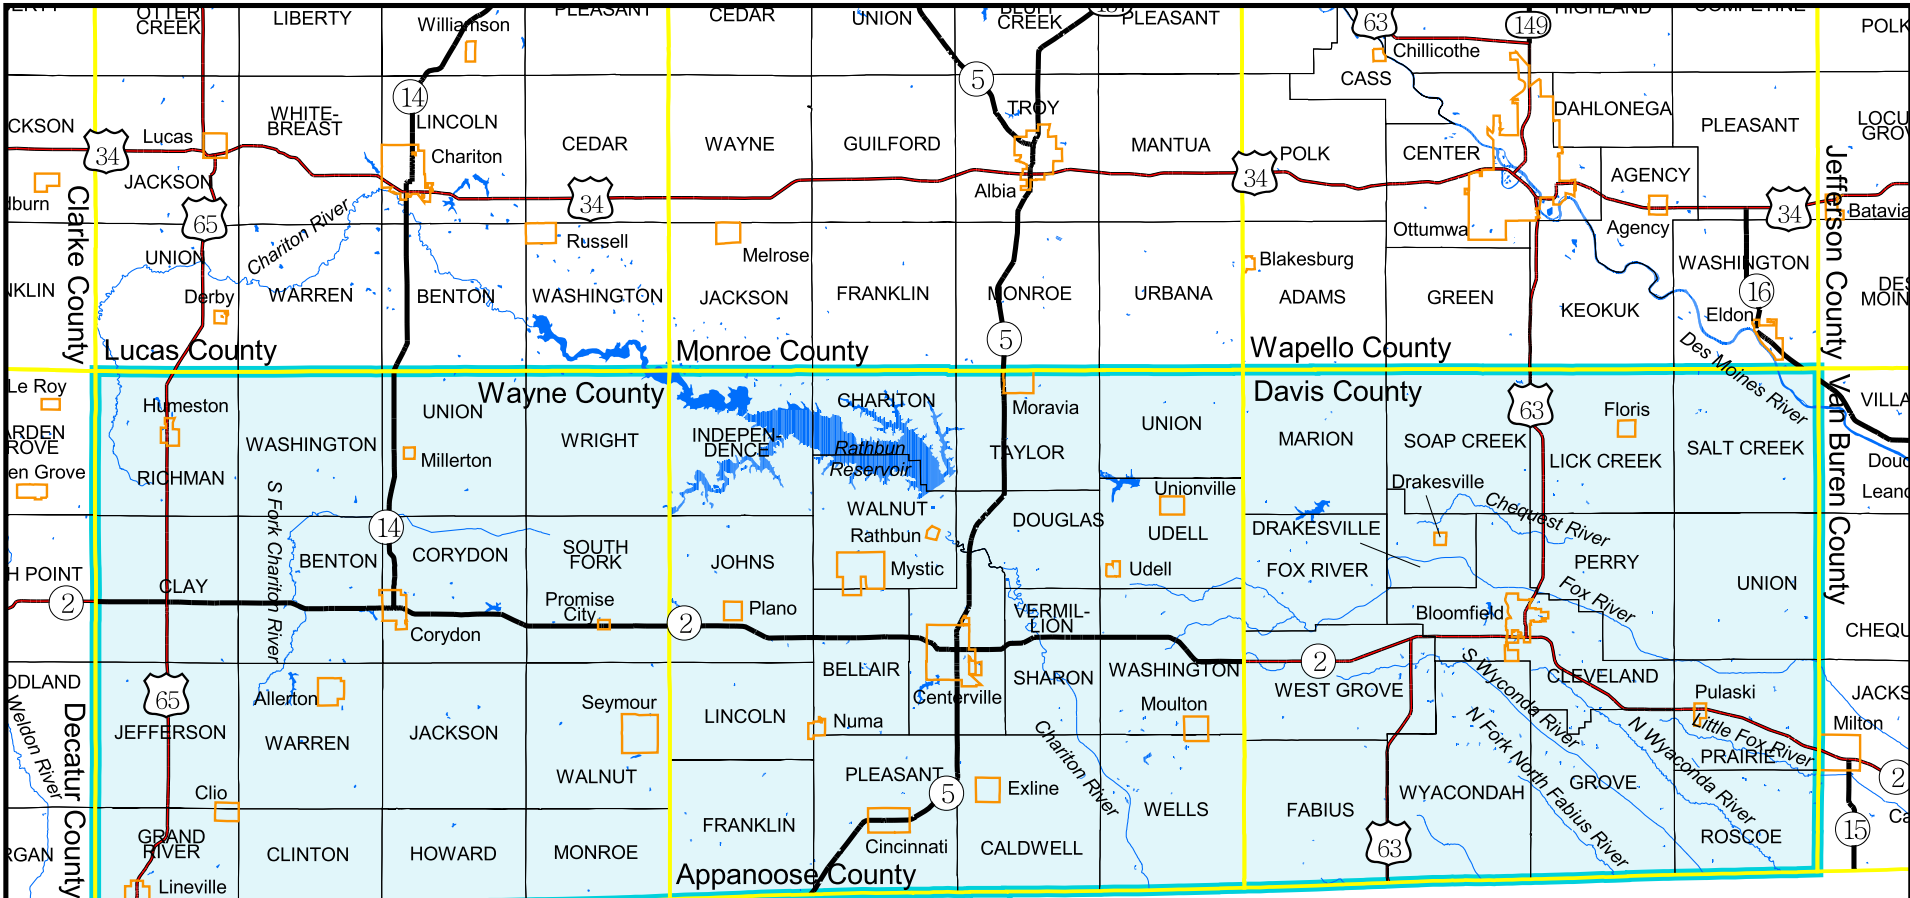

Iowa House of Representatives District 94

(Effective Beginning with the Elections in 2002 for the 80th General Assembly)

Legend

- House District
- County
- City
- TOWNSHIP
- Water
- Interstate Road
- Major Road
- Primary Road
- Local Road
- Railroad

Prepared by the Legislative Service Bureau using Jan. 1, 2000, U.S. Census Bureau geographic information.