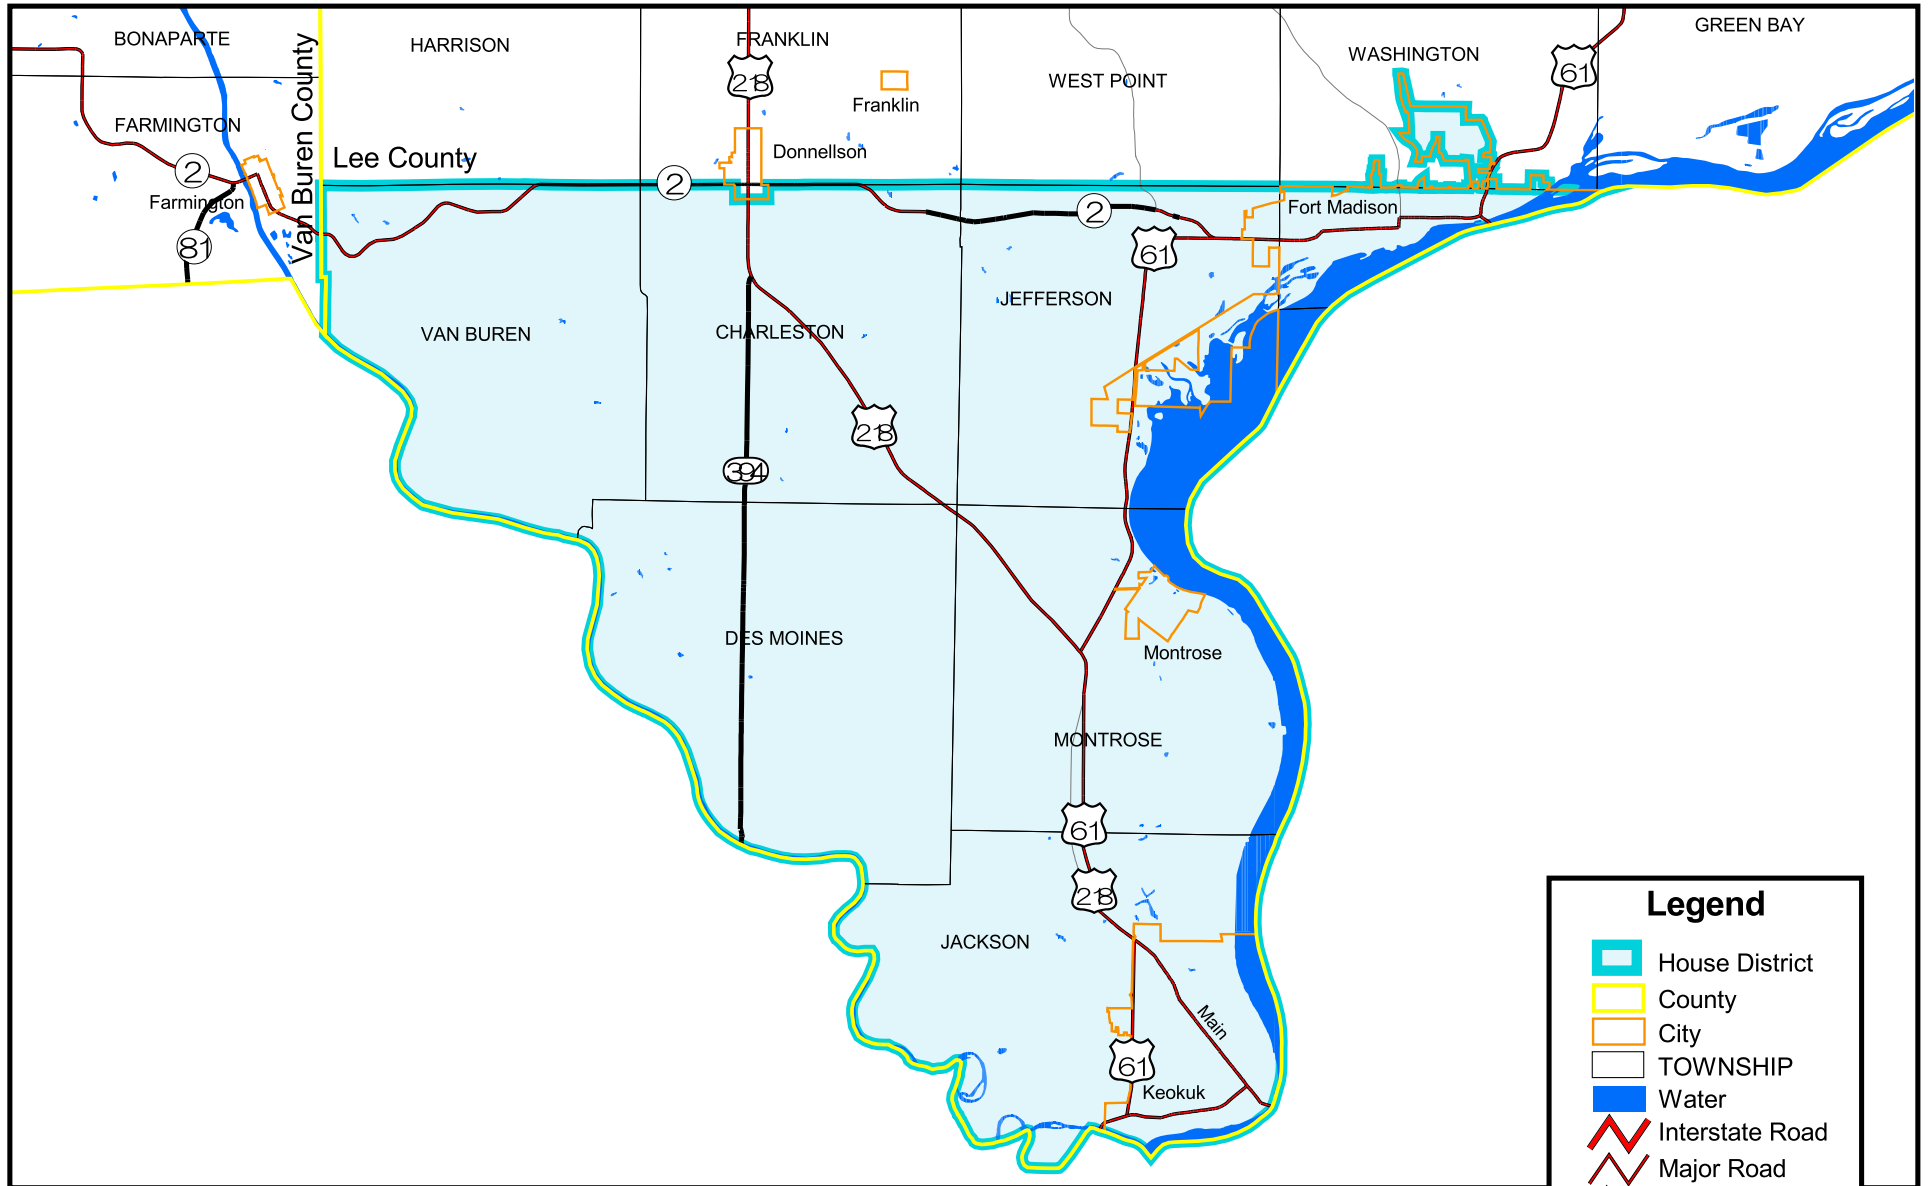

Iowa House of Representatives District 92

(Effective Beginning with the Elections in 2002 for the 80th General Assembly)

Legend

- House District
- County
- City
- TOWNSHIP
- Water
- Interstate Road
- Major Road
- Primary Road
- Local Road
- Railroad

Prepared by the Legislative Service Bureau using Jan. 1, 2000, U.S. Census Bureau geographic information.