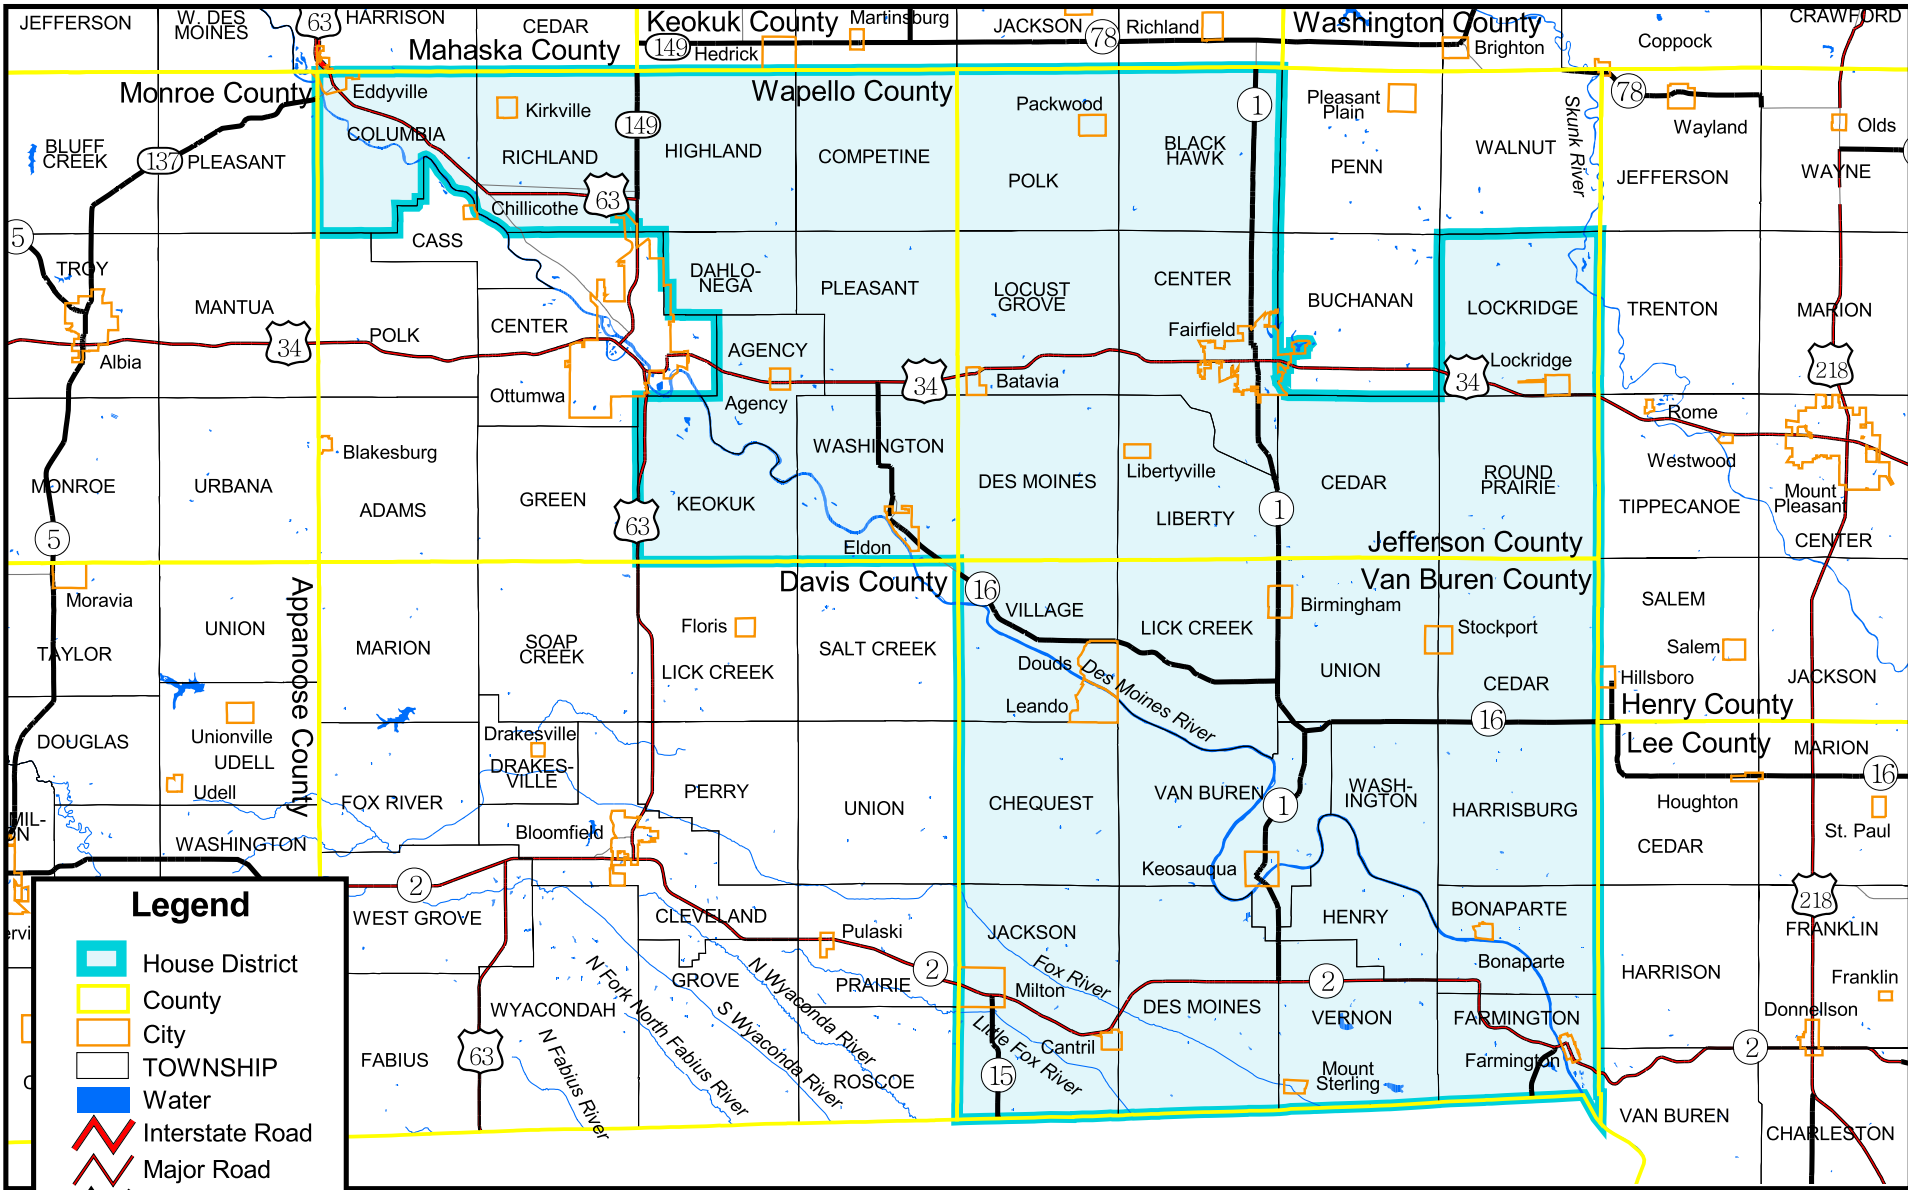

# Iowa House of Representatives District 90

(Effective Beginning with the Elections in 2002 for the 80th General Assembly)

**Legend**

- House District
- County
- City
- TOWNSHIP
- Water
- Interstate Road
- Major Road
- Primary Road
- Local Road
- Railroad

Prepared by the Legislative Service Bureau using Jan. 1, 2000, U.S. Census Bureau geographic information.