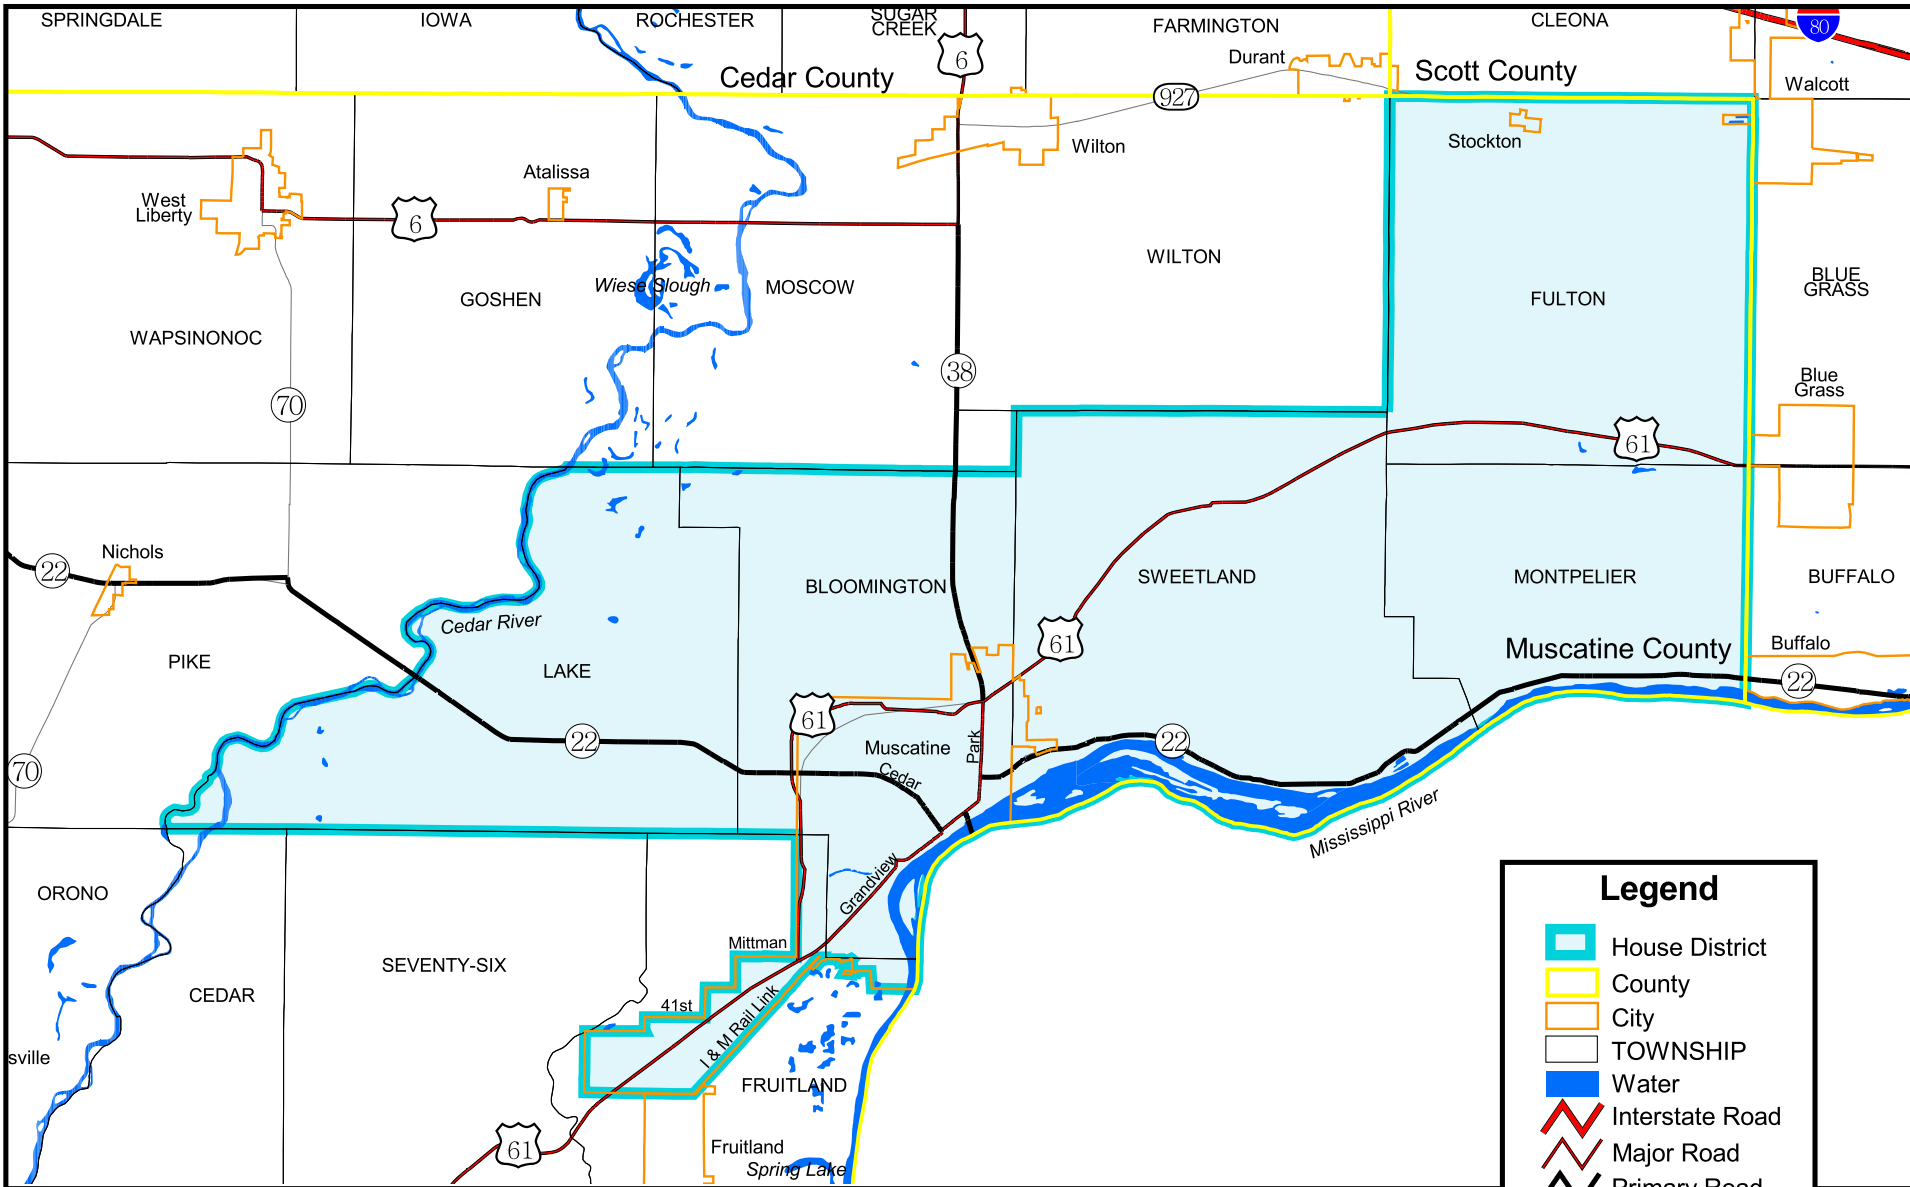

# Iowa House of Representatives District 80

(Effective Beginning with the Elections in 2002 for the 80th General Assembly)

**Legend**

- House District
- County
- City
- TOWNSHIP
- Water
- Interstate Road
- Major Road
- Primary Road
- Local Road
- Railroad

Prepared by the Legislative Service Bureau using Jan. 1, 2000, U.S. Census Bureau geographic information.