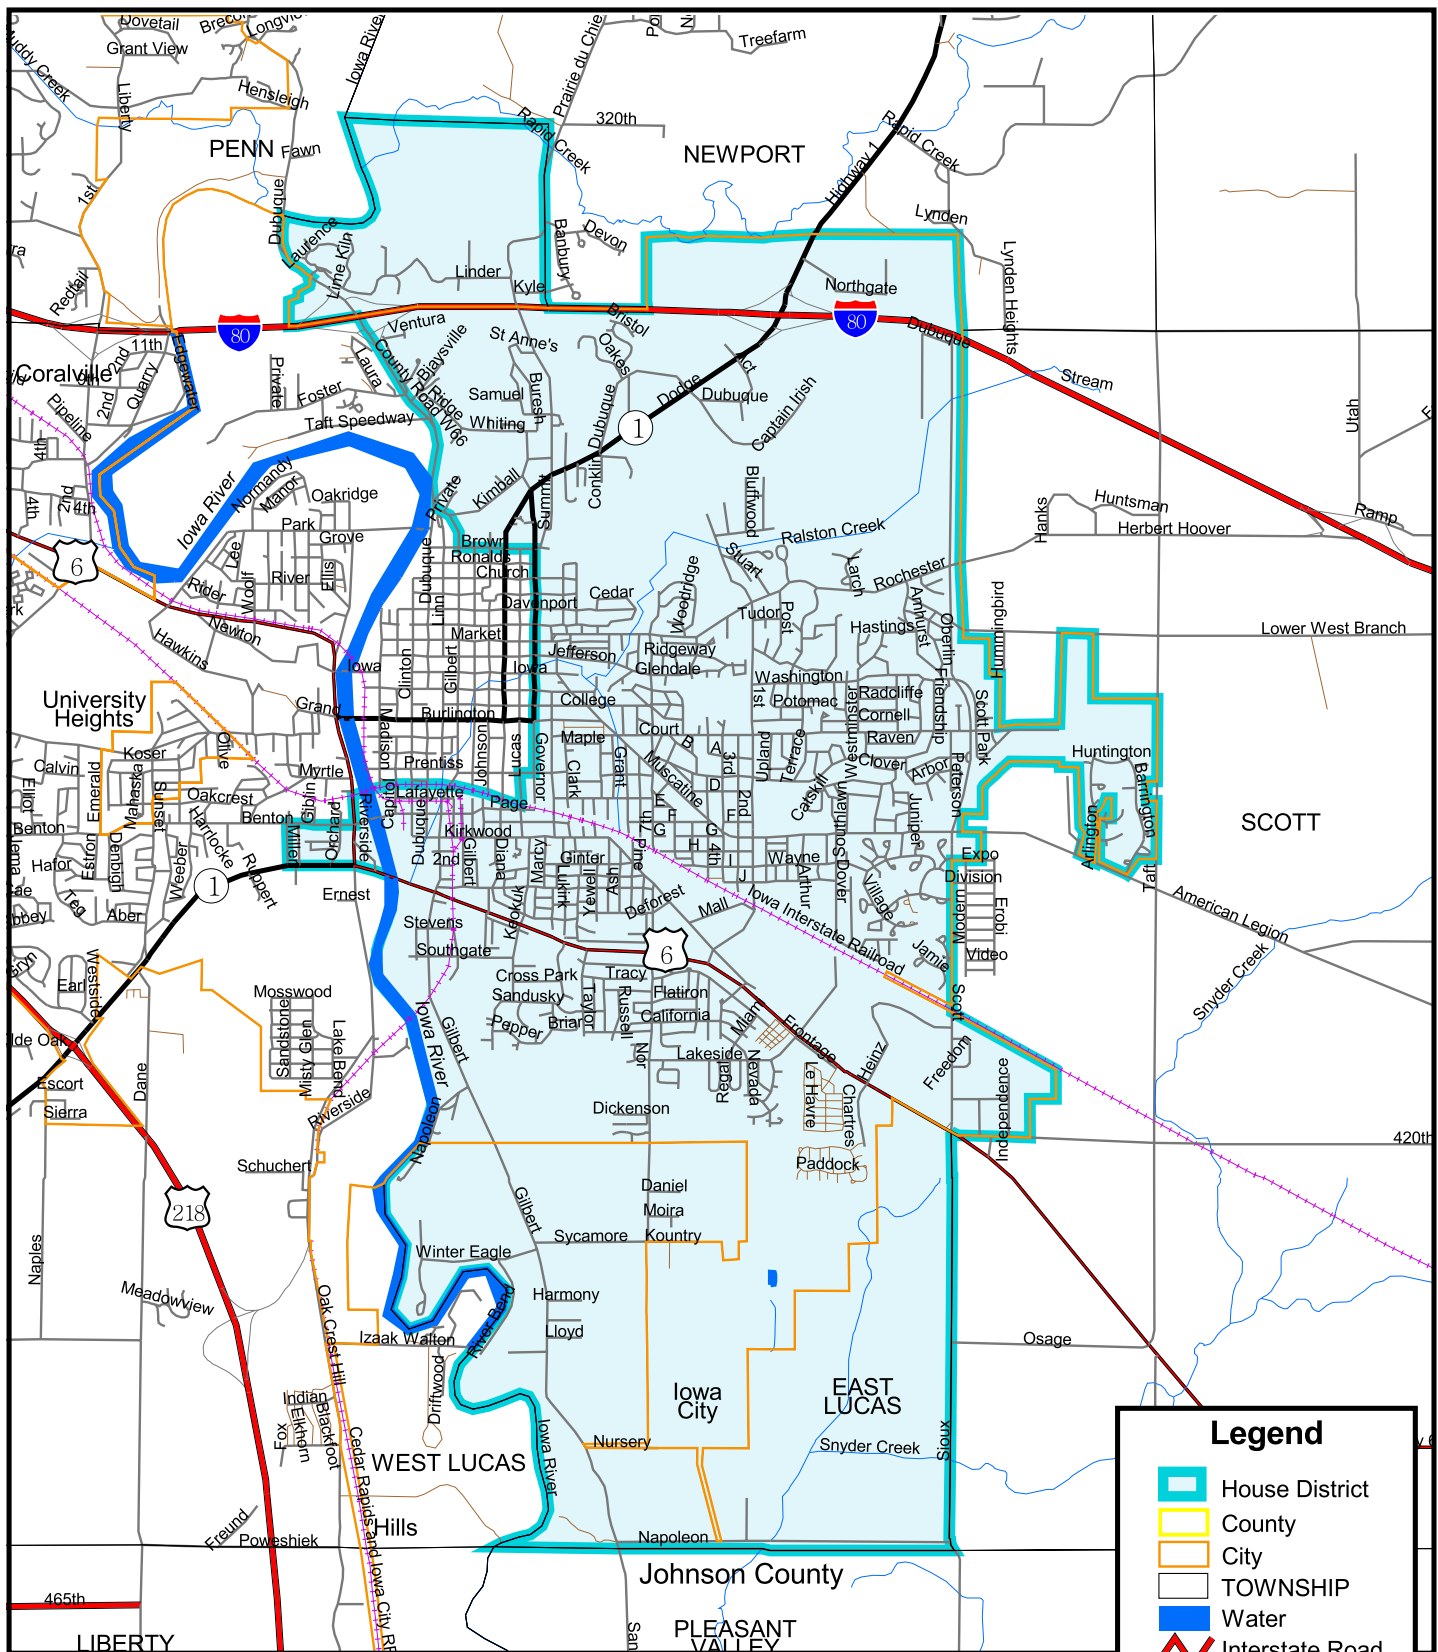

Iowa House of Representatives District 78

(Effective Beginning with the Elections in 2002 for the 80th General Assembly)

Legend

- House District
- County
- City
- TOWNSHIP
- Water
- Interstate Road
- Major Road
- Primary Road
- Local Road
- Railroad

Prepared by the Legislative Service Bureau using Jan. 1, 2000, U.S. Census Bureau geographic information.

0.9 0 0.9 1.8 Miles