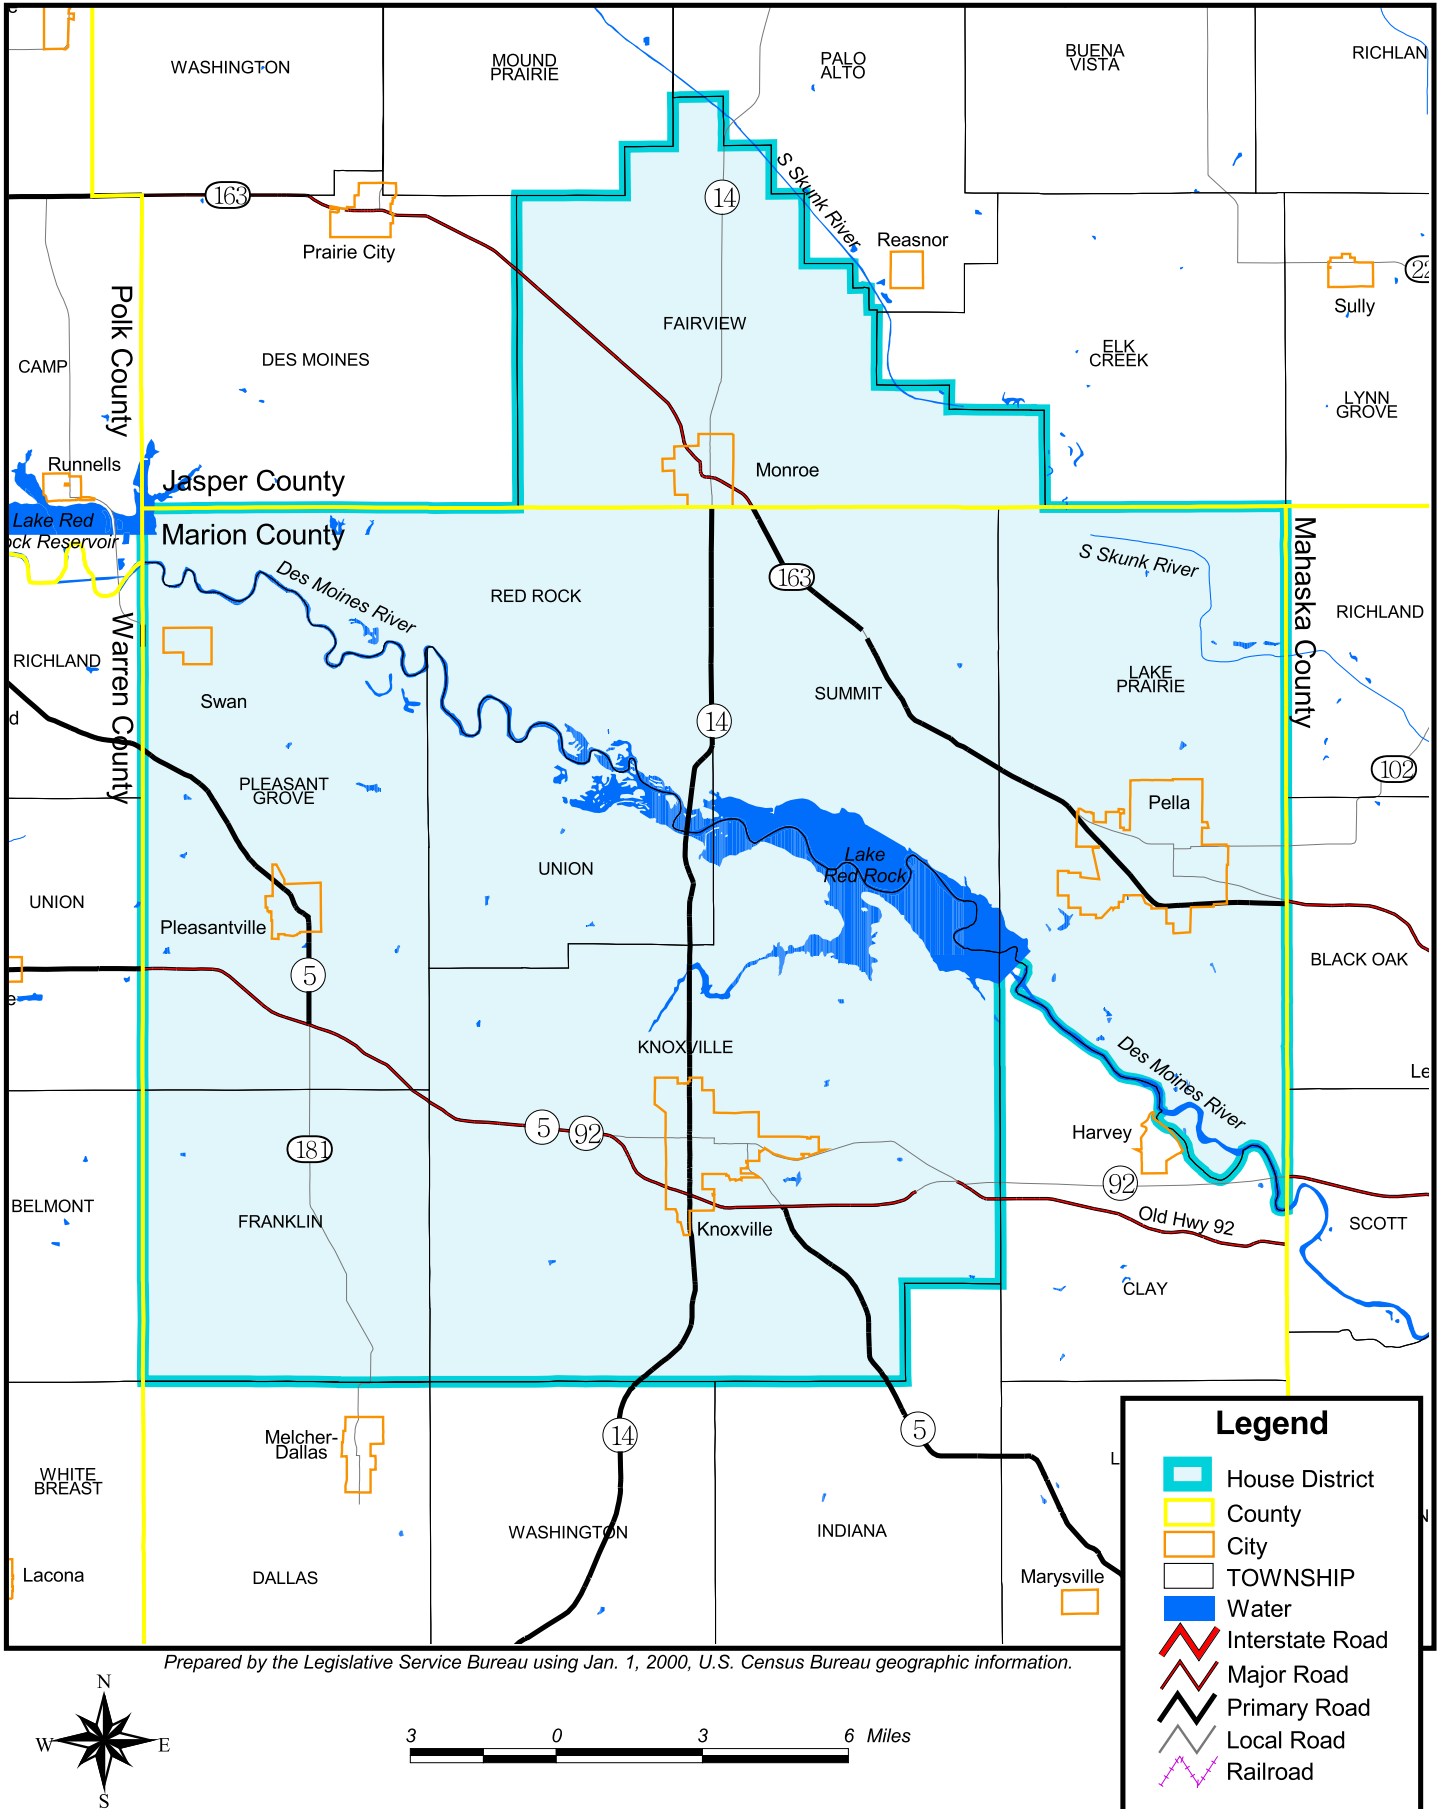

Iowa House of Representatives District 71

(Effective Beginning with the Elections in 2002 for the 80th General Assembly)

Prepared by the Legislative Service Bureau using Jan. 1, 2000, U.S. Census Bureau geographic information.