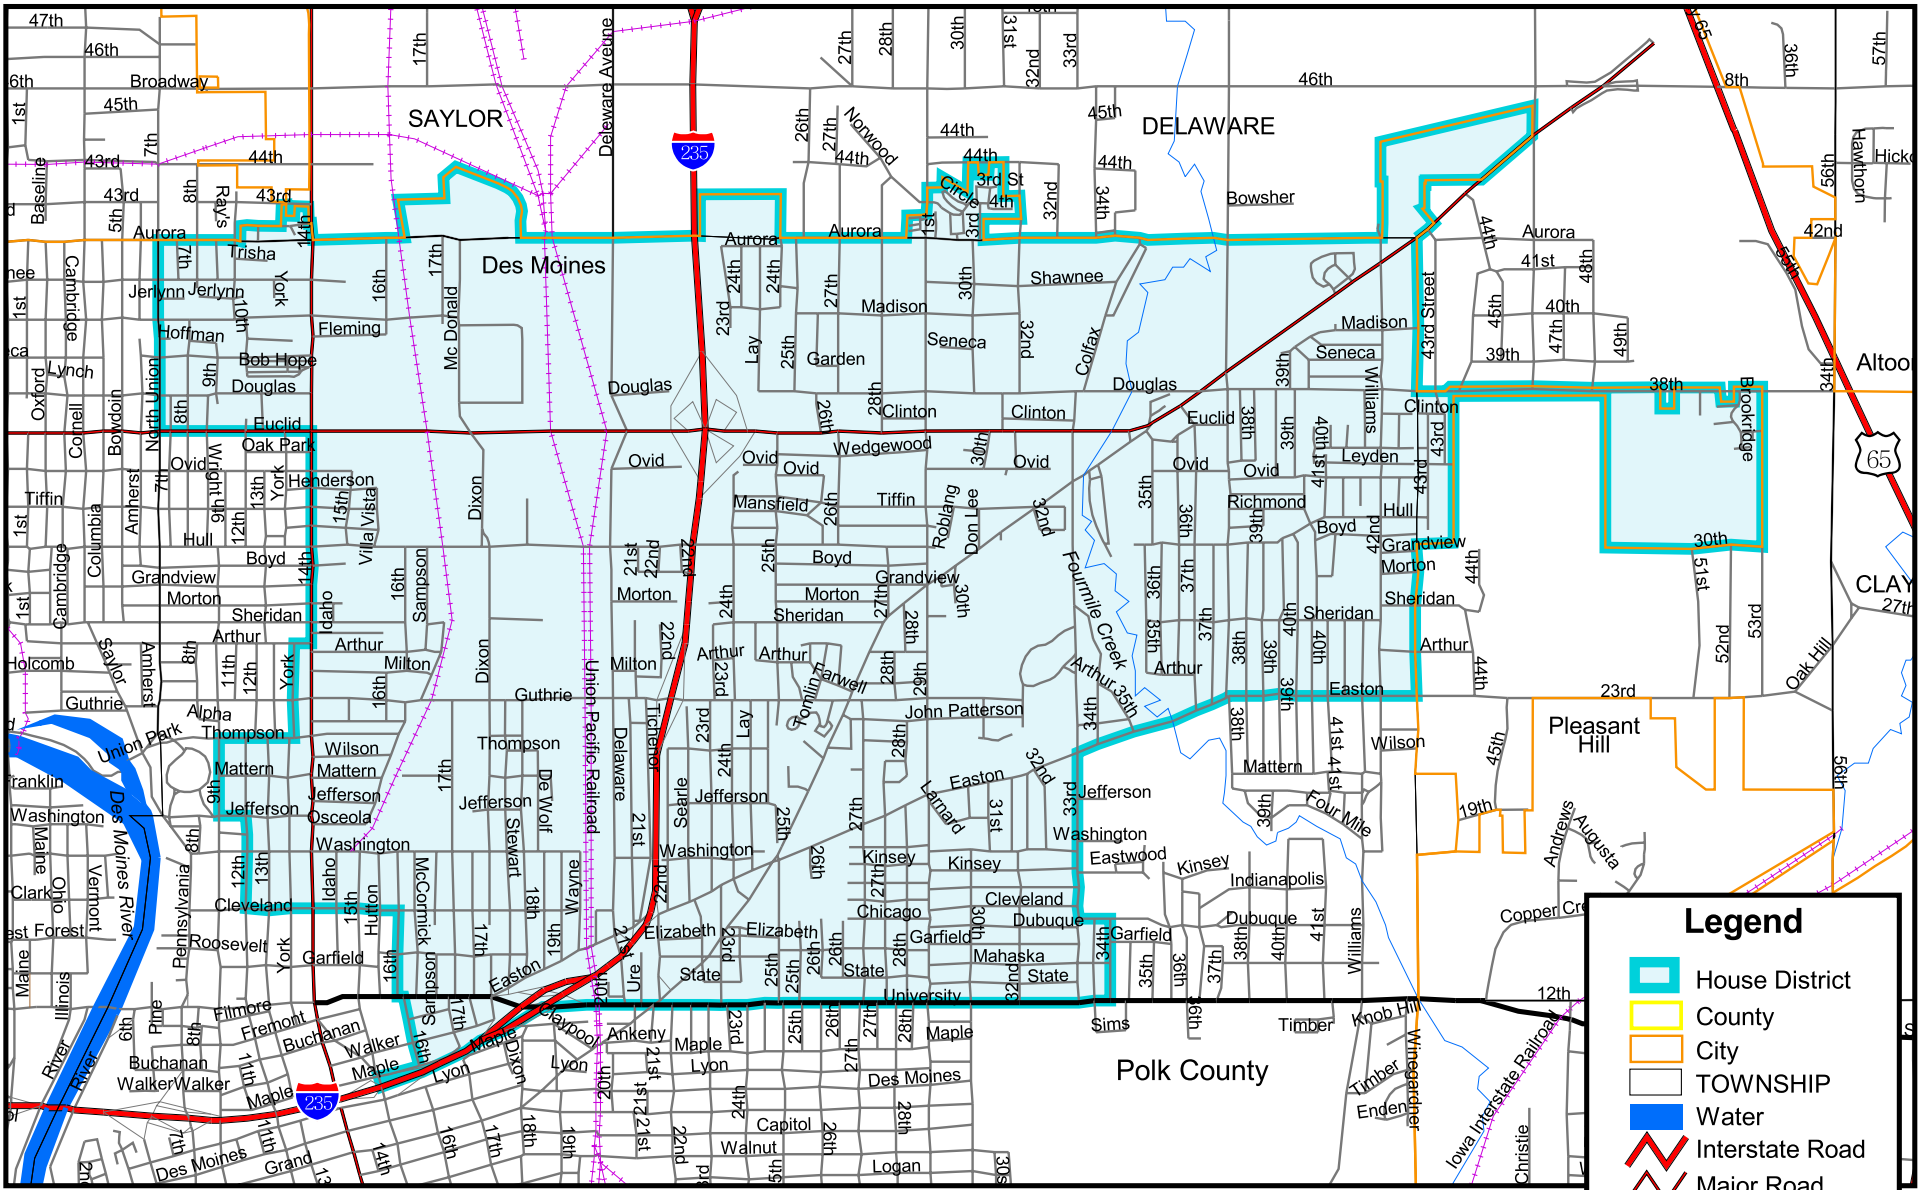

# Iowa House of Representatives District 68

(Effective Beginning with the Elections in 2002 for the 80th General Assembly)

### Legend

-  House District
-  County
-  City
-  TOWNSHIP
-  Water
-  Interstate Road
-  Major Road
-  Primary Road
-  Local Road
-  Railroad

Prepared by the Legislative Service Bureau using Jan. 1, 2000, U.S. Census Bureau geographic information.