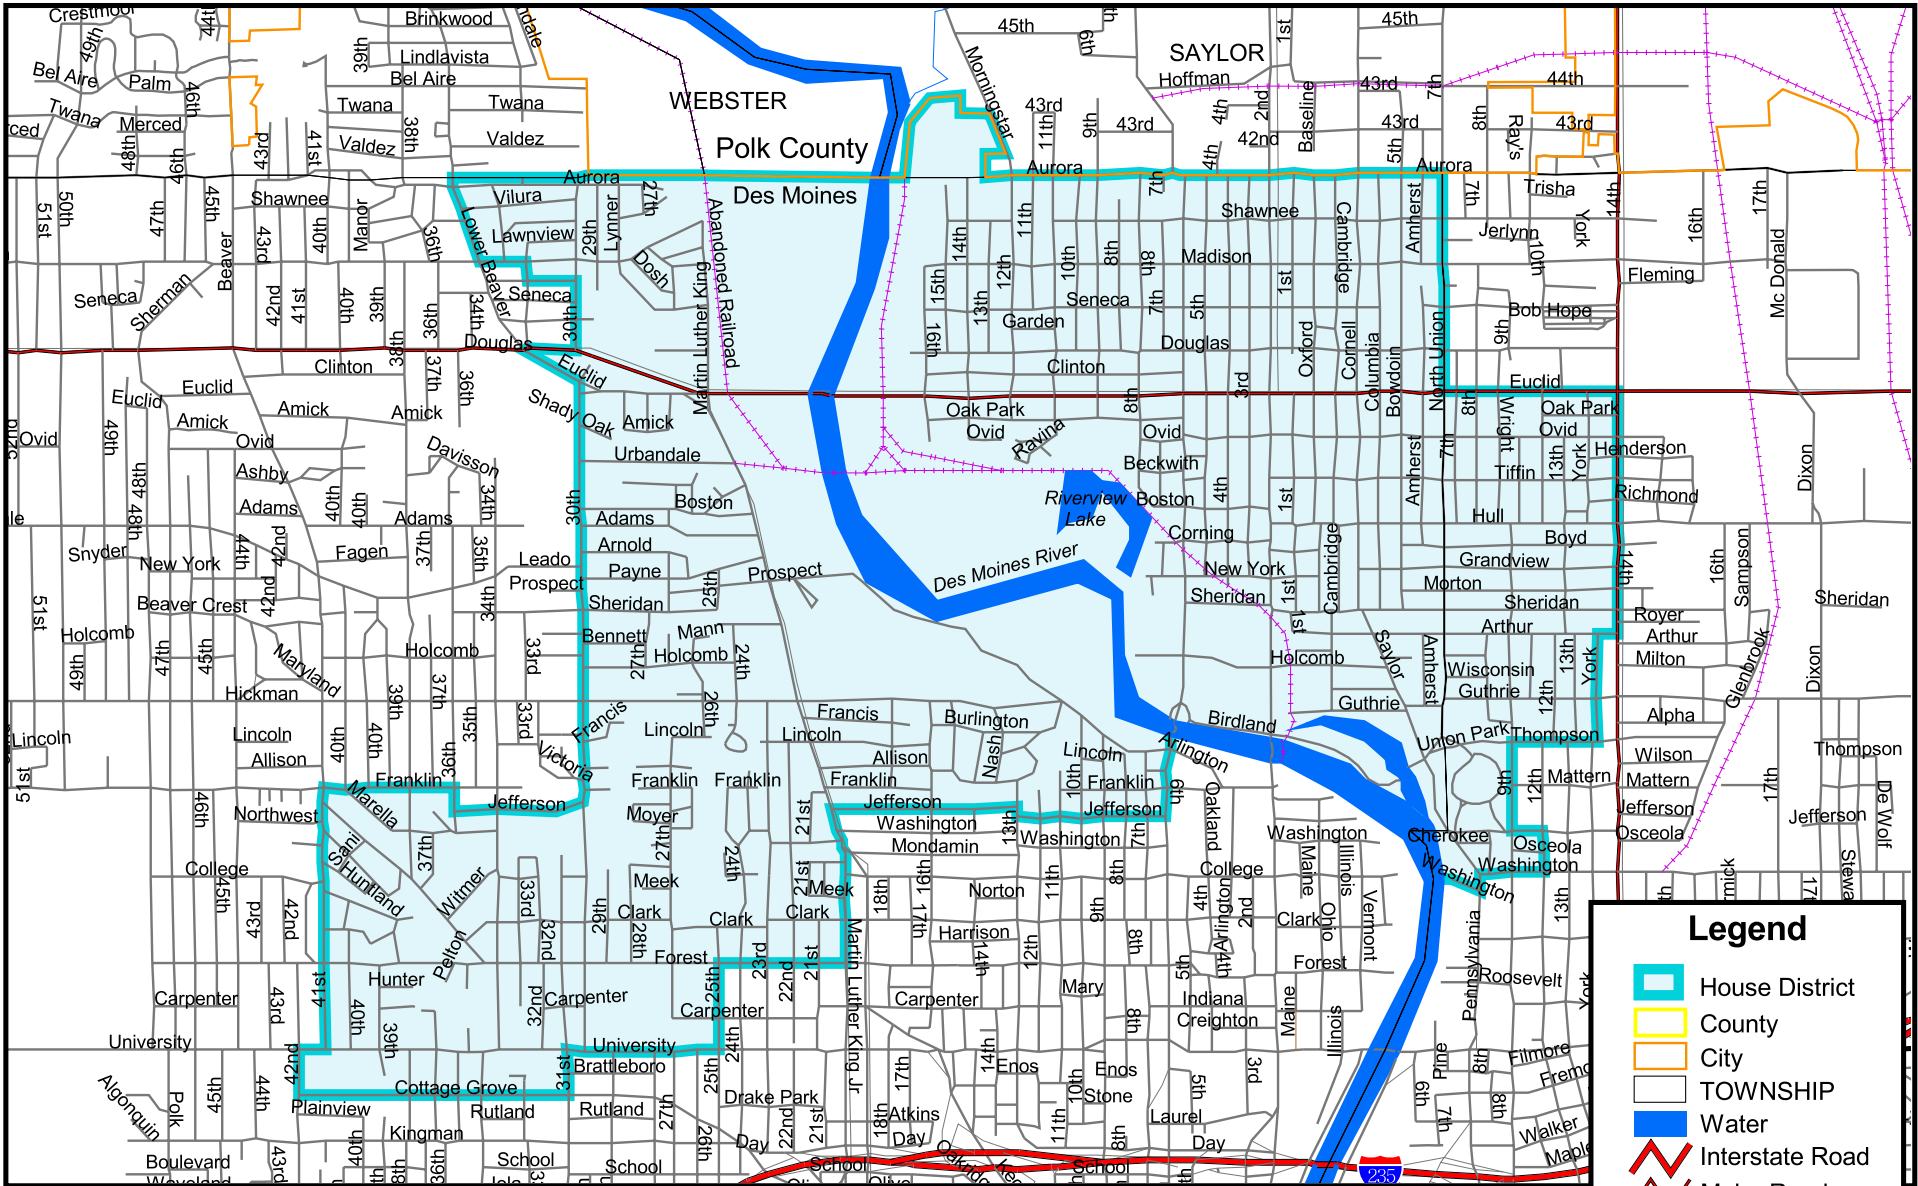

# Iowa House of Representatives District 65

(Effective Beginning with the Elections in 2002 for the 80th General Assembly)

Prepared by the Legislative Service Bureau using Jan. 1, 2000, U.S. Census Bureau geographic information.

0.7 0 0.7 1.4 Miles