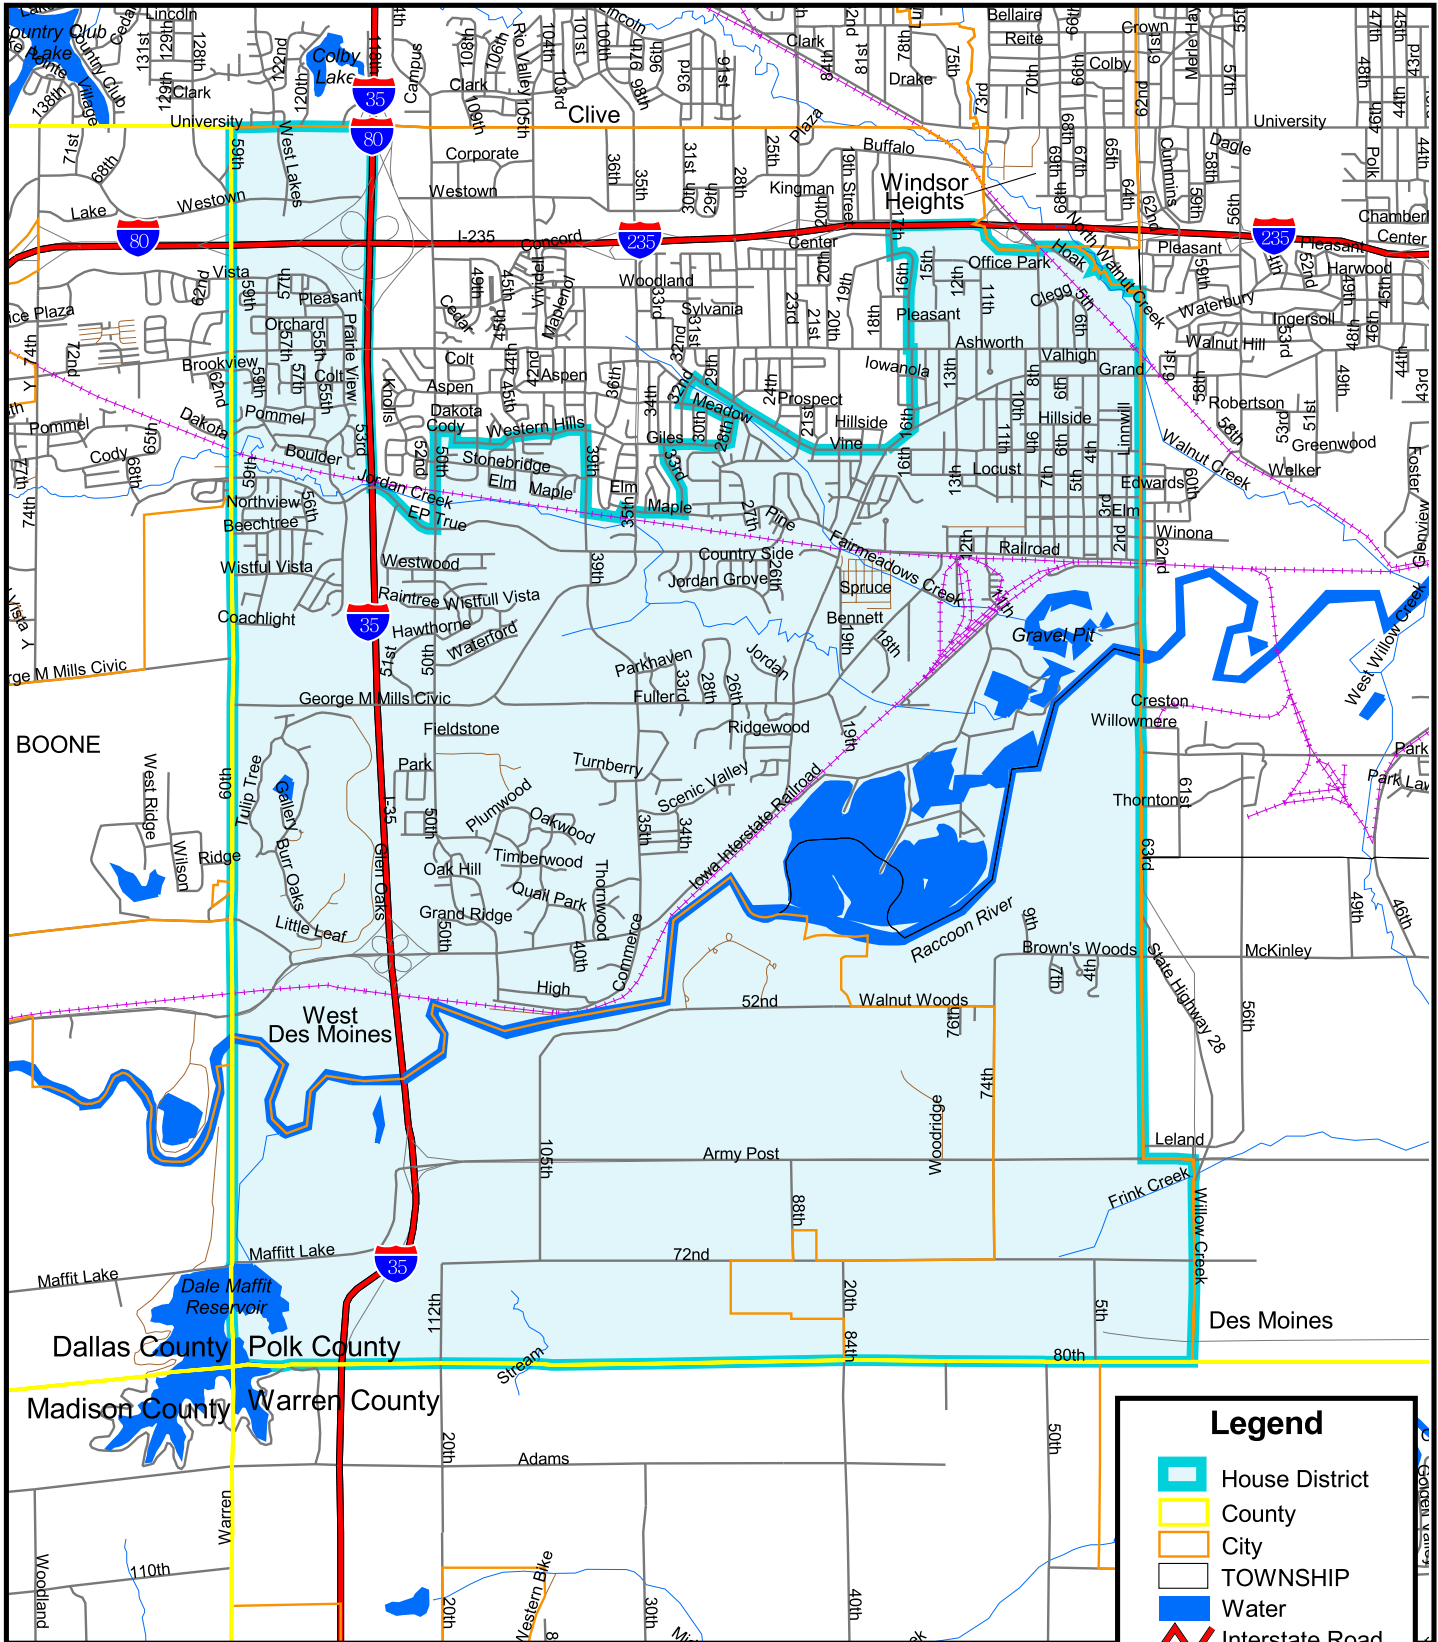

Iowa House of Representatives District 60

(Effective Beginning with the Elections in 2002 for the 80th General Assembly)

Prepared by the Legislative Service Bureau using Jan. 1, 2000, U.S. Census Bureau geographic information.

0.8 0 0.8 1.6 Miles

Legend

-  House District
-  County
-  City
-  TOWNSHIP
-  Water
-  Interstate Road
-  Major Road
-  Primary Road
- Local Road
- Railroad