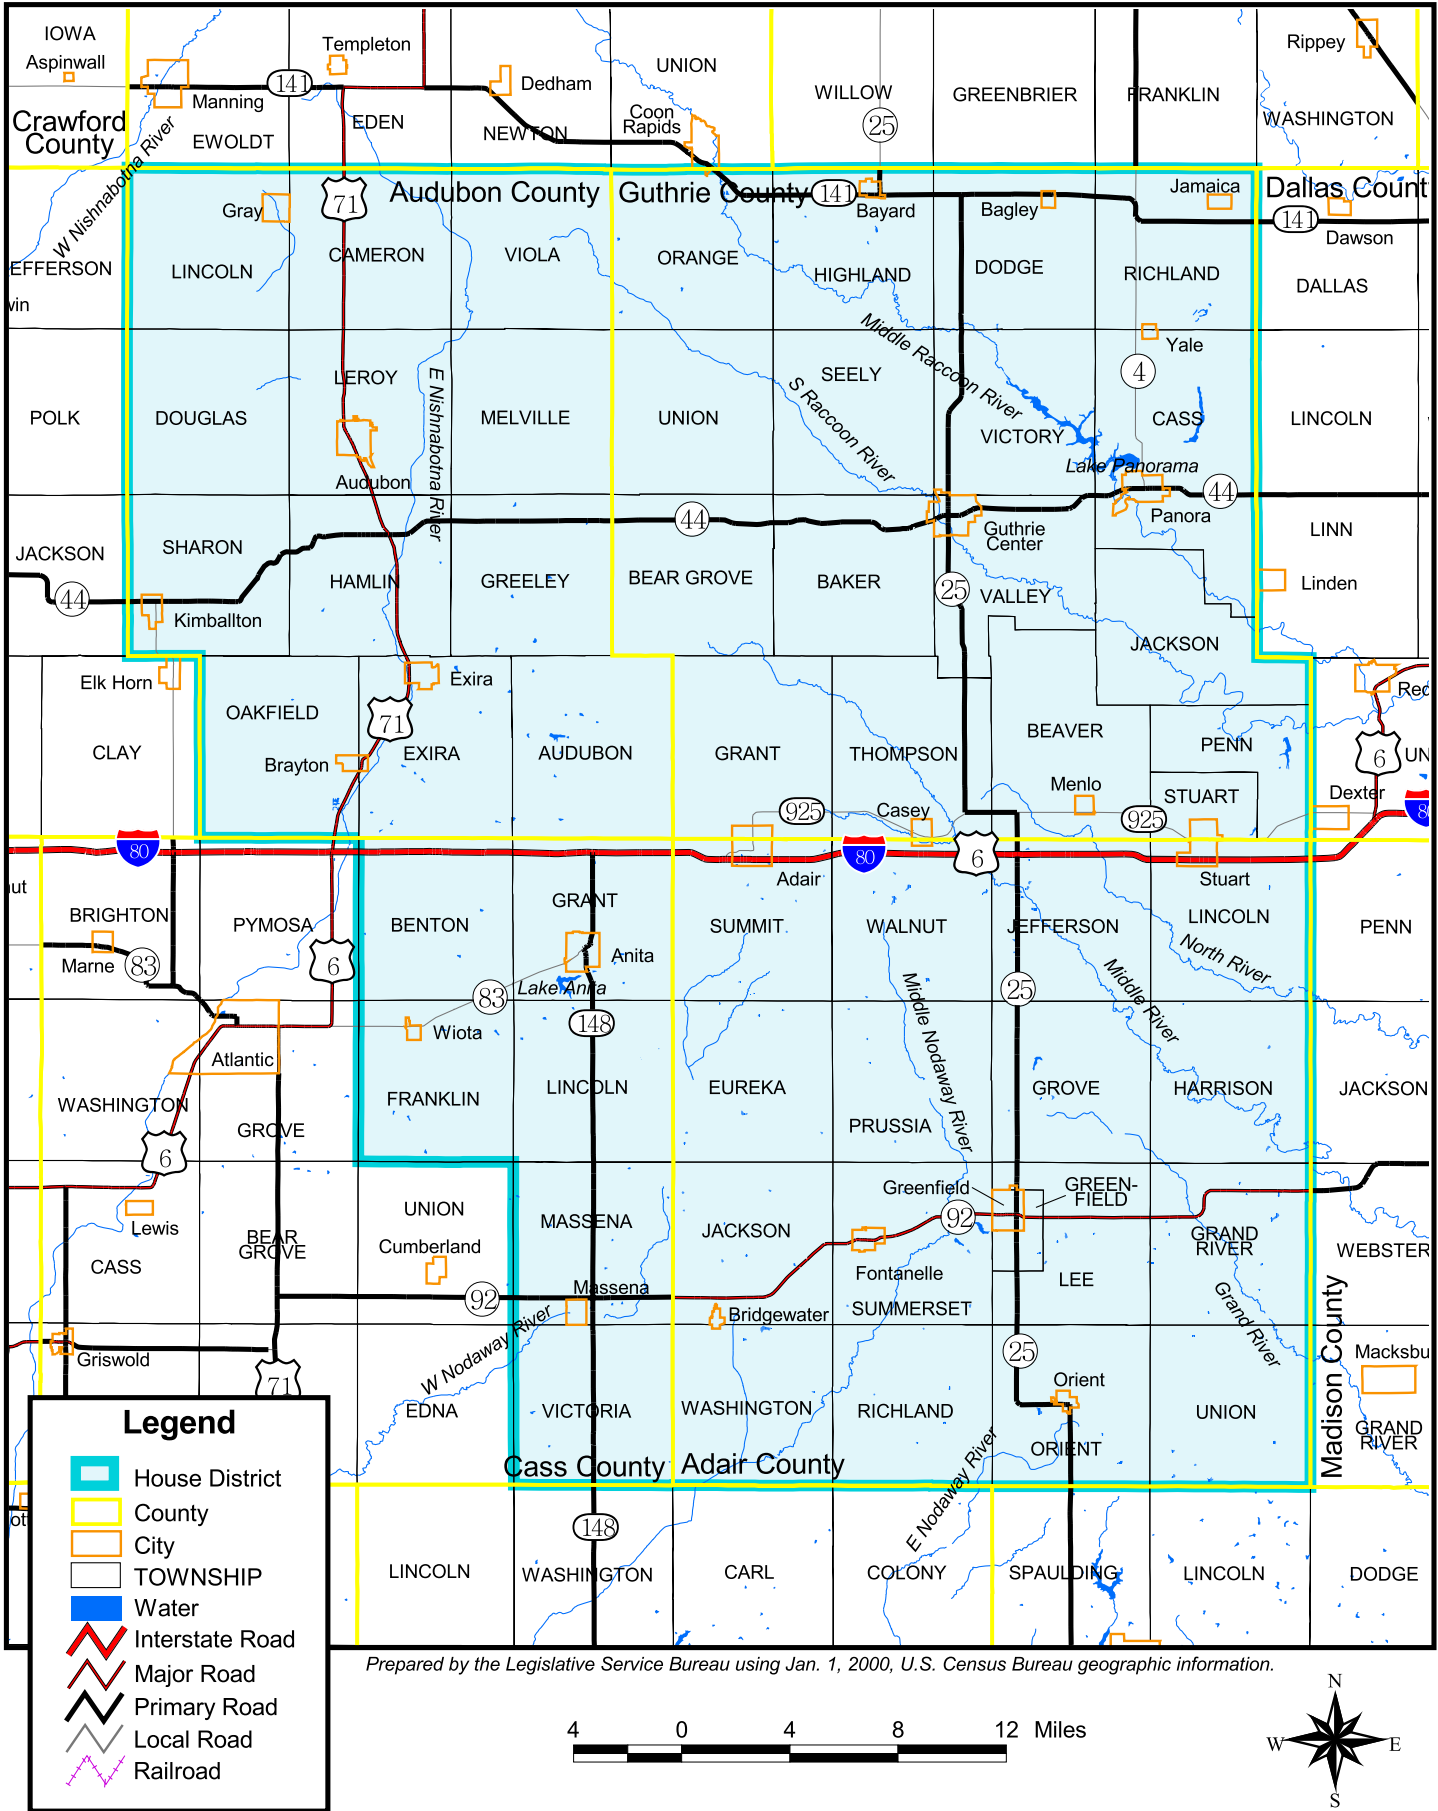

Iowa House of Representatives District 58

(Effective Beginning with the Elections in 2002 for the 80th General Assembly)

Prepared by the Legislative Service Bureau using Jan. 1, 2000, U.S. Census Bureau geographic information.