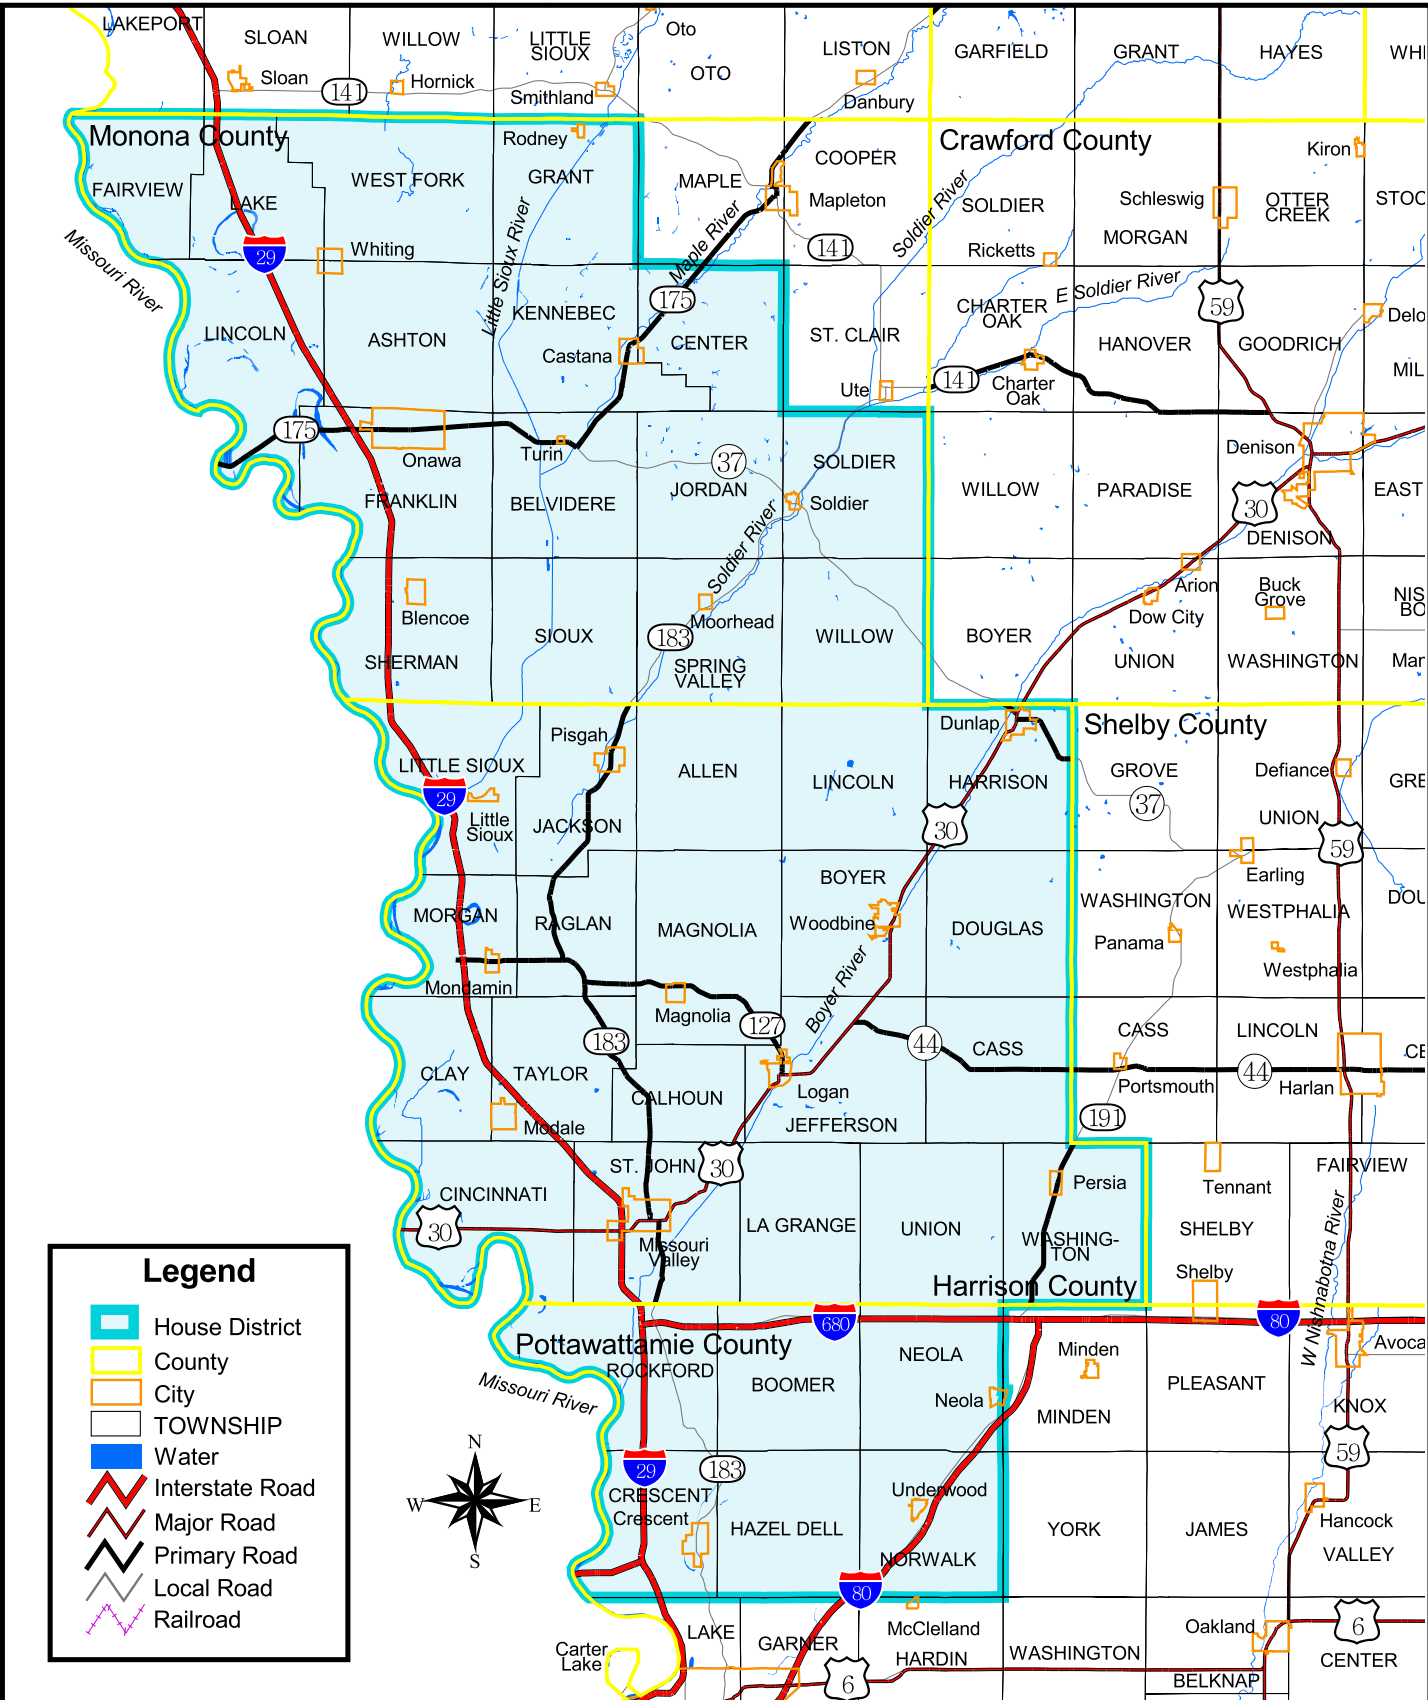

# Iowa House of Representatives District 56

(Effective Beginning with the Elections in 2002 for the 80th General Assembly)

Prepared by the Legislative Service Bureau using Jan. 1, 2000, U.S. Census Bureau geographic information.

9 0 9 18 Miles