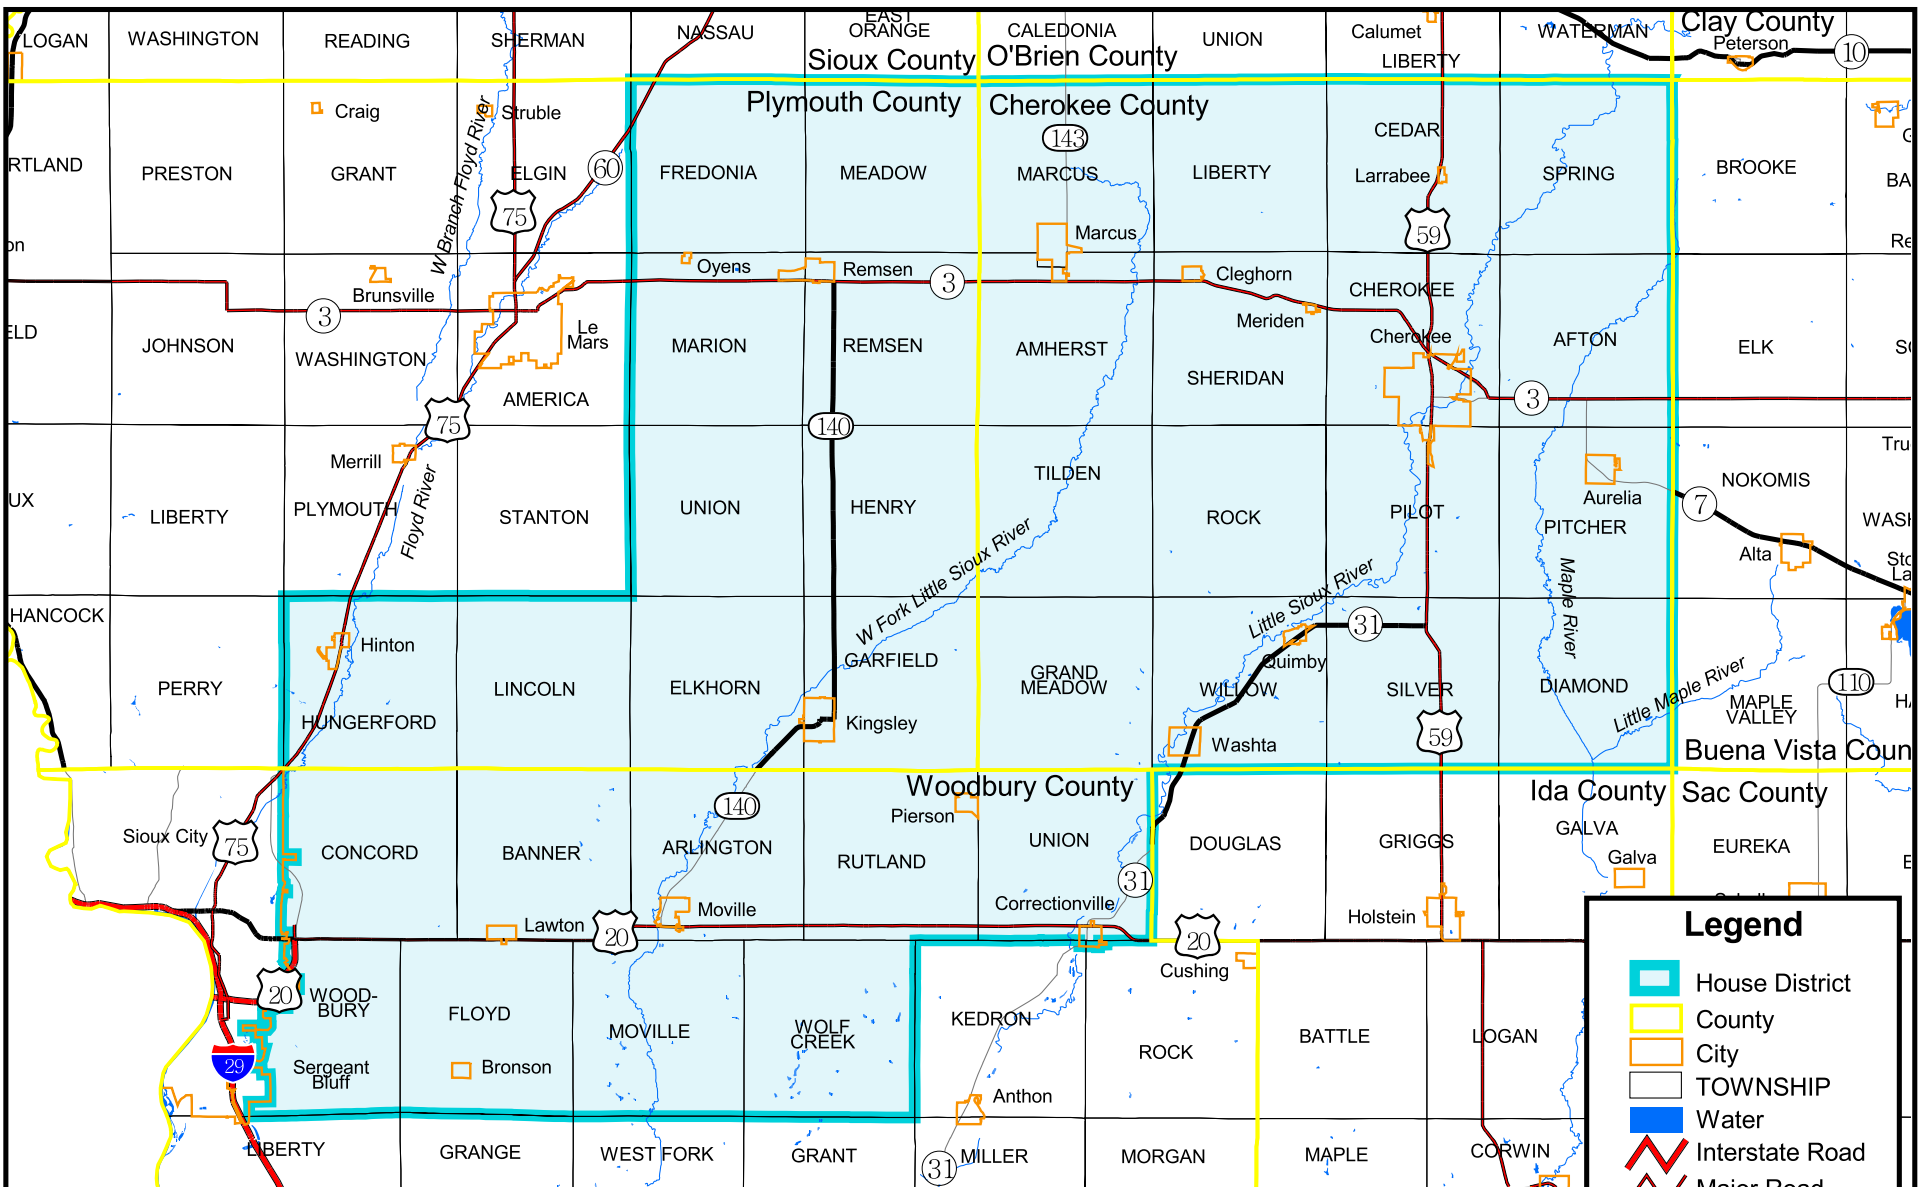

Iowa House of Representatives District 53

(Effective Beginning with the Elections in 2002 for the 80th General Assembly)

Legend

- House District
- County
- City
- TOWNSHIP
- Water
- Interstate Road
- Major Road
- Primary Road
- Local Road
- Railroad

Prepared by the Legislative Service Bureau using Jan. 1, 2000, U.S. Census Bureau geographic information.