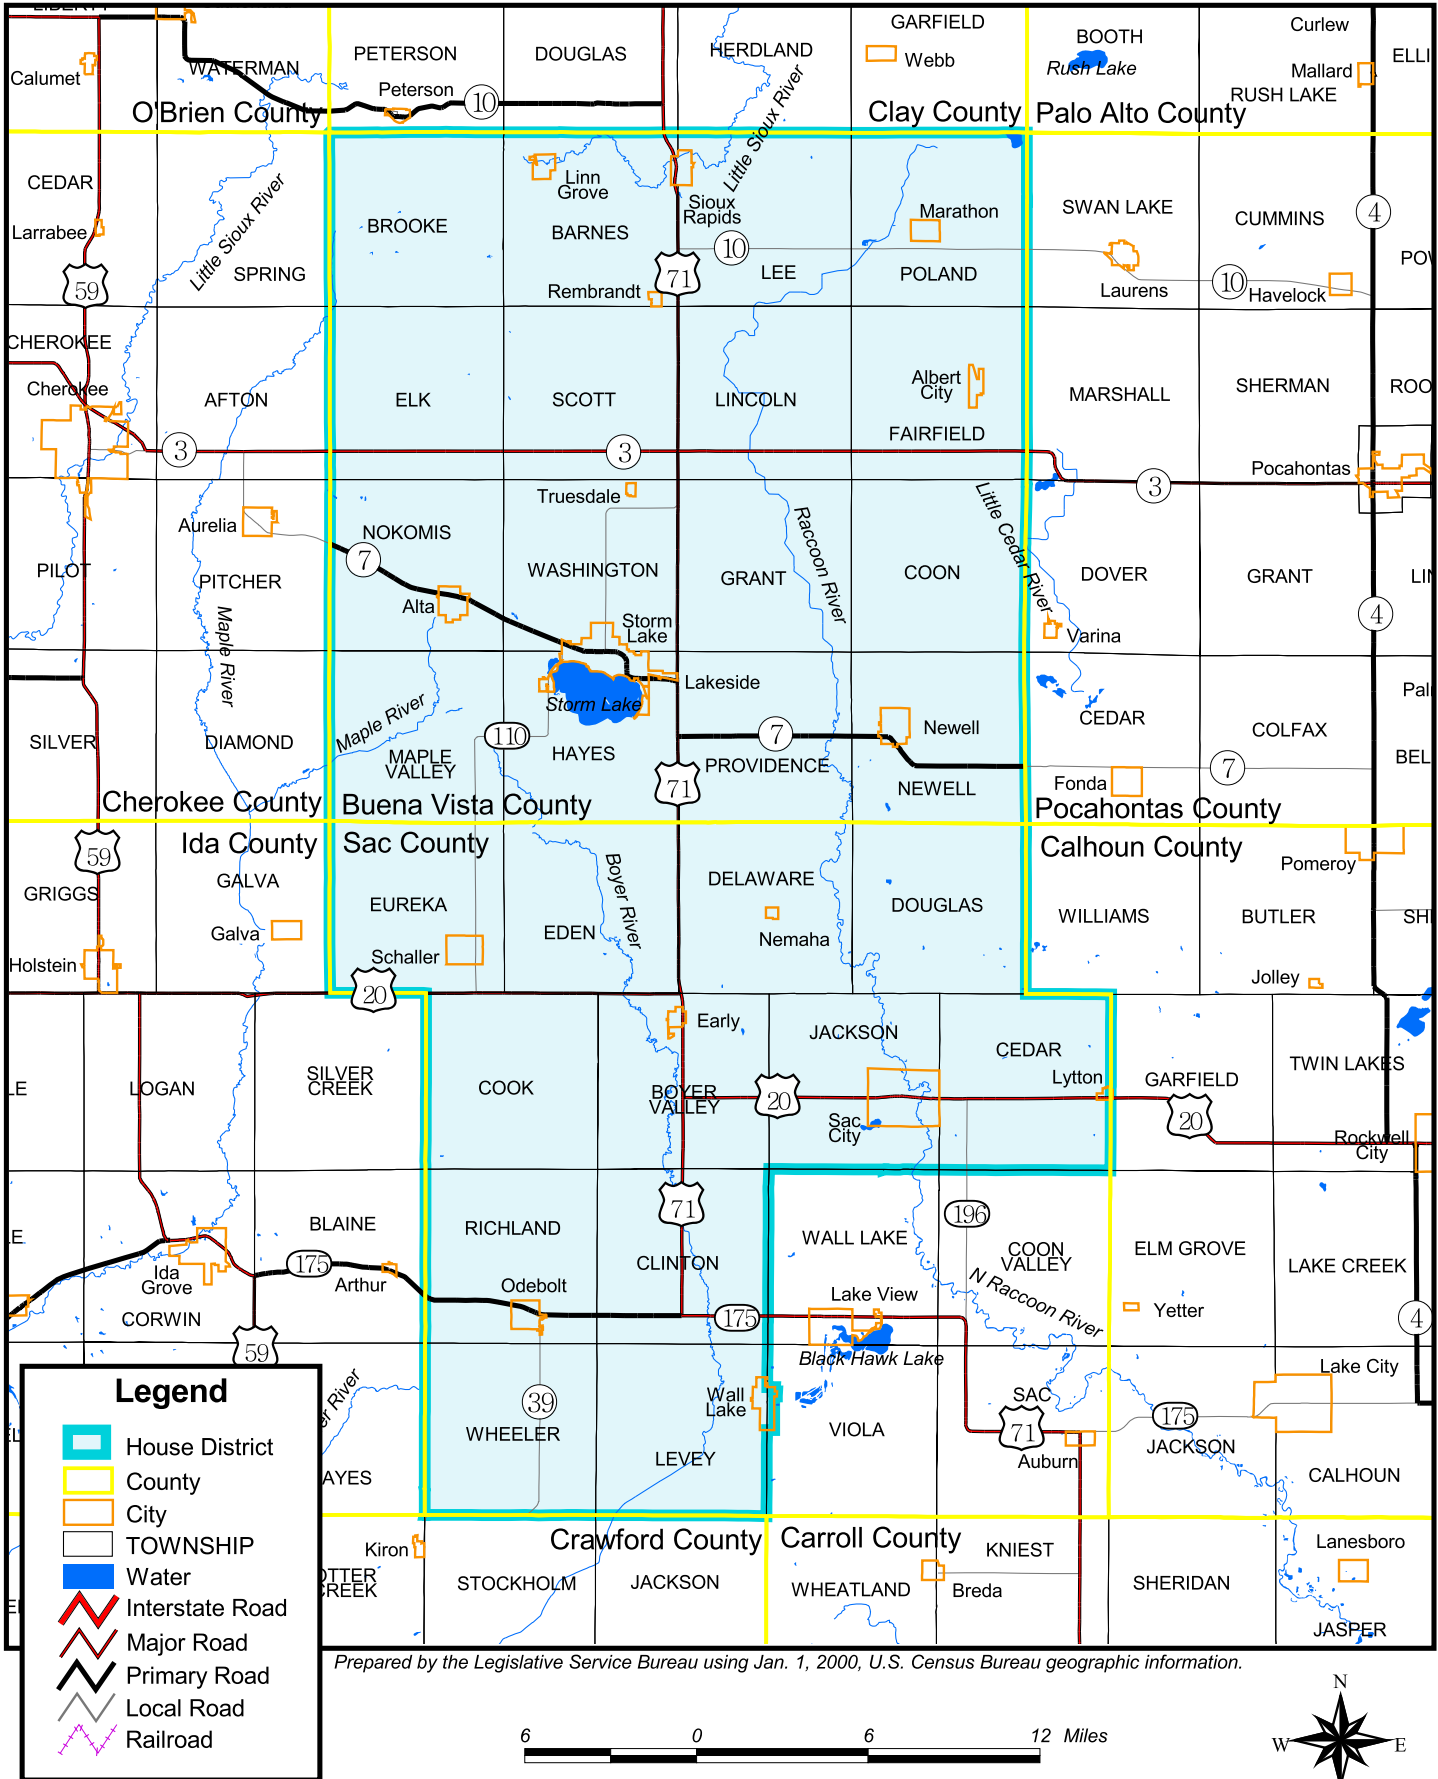

Iowa House of Representatives District 52

(Effective Beginning with the Elections in 2002 for the 80th General Assembly)

Prepared by the Legislative Service Bureau using Jan. 1, 2000, U.S. Census Bureau geographic information.