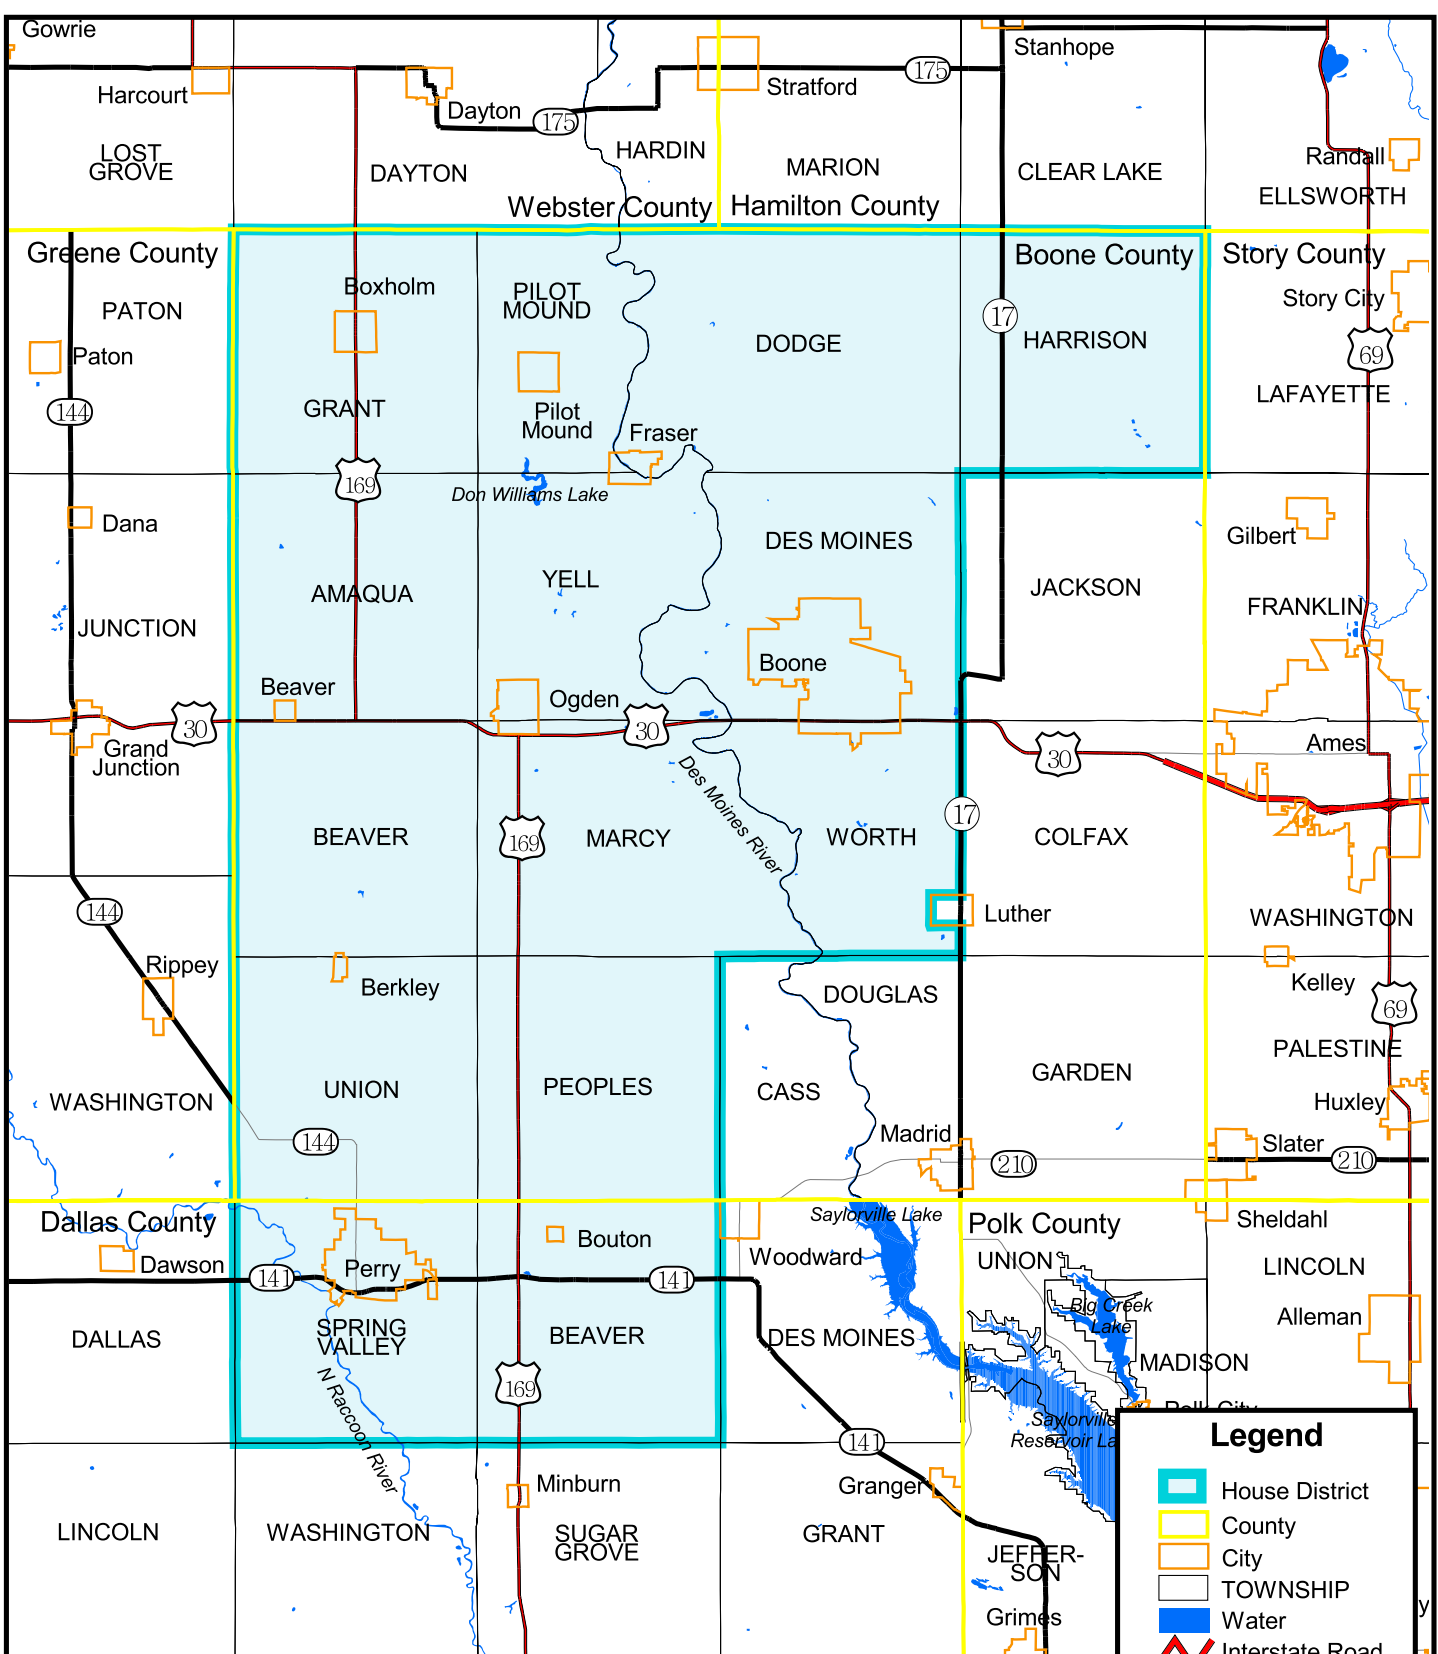

# Iowa House of Representatives District 48

(Effective Beginning with the Elections in 2002 for the 80th General Assembly)

Prepared by the Legislative Service Bureau using Jan. 1, 2000, U.S. Census Bureau geographic information.

**Legend**

- House District
- County
- City
- TOWNSHIP
- Water
- Interstate Road
- Major Road
- Primary Road
- Local Road
- Railroad