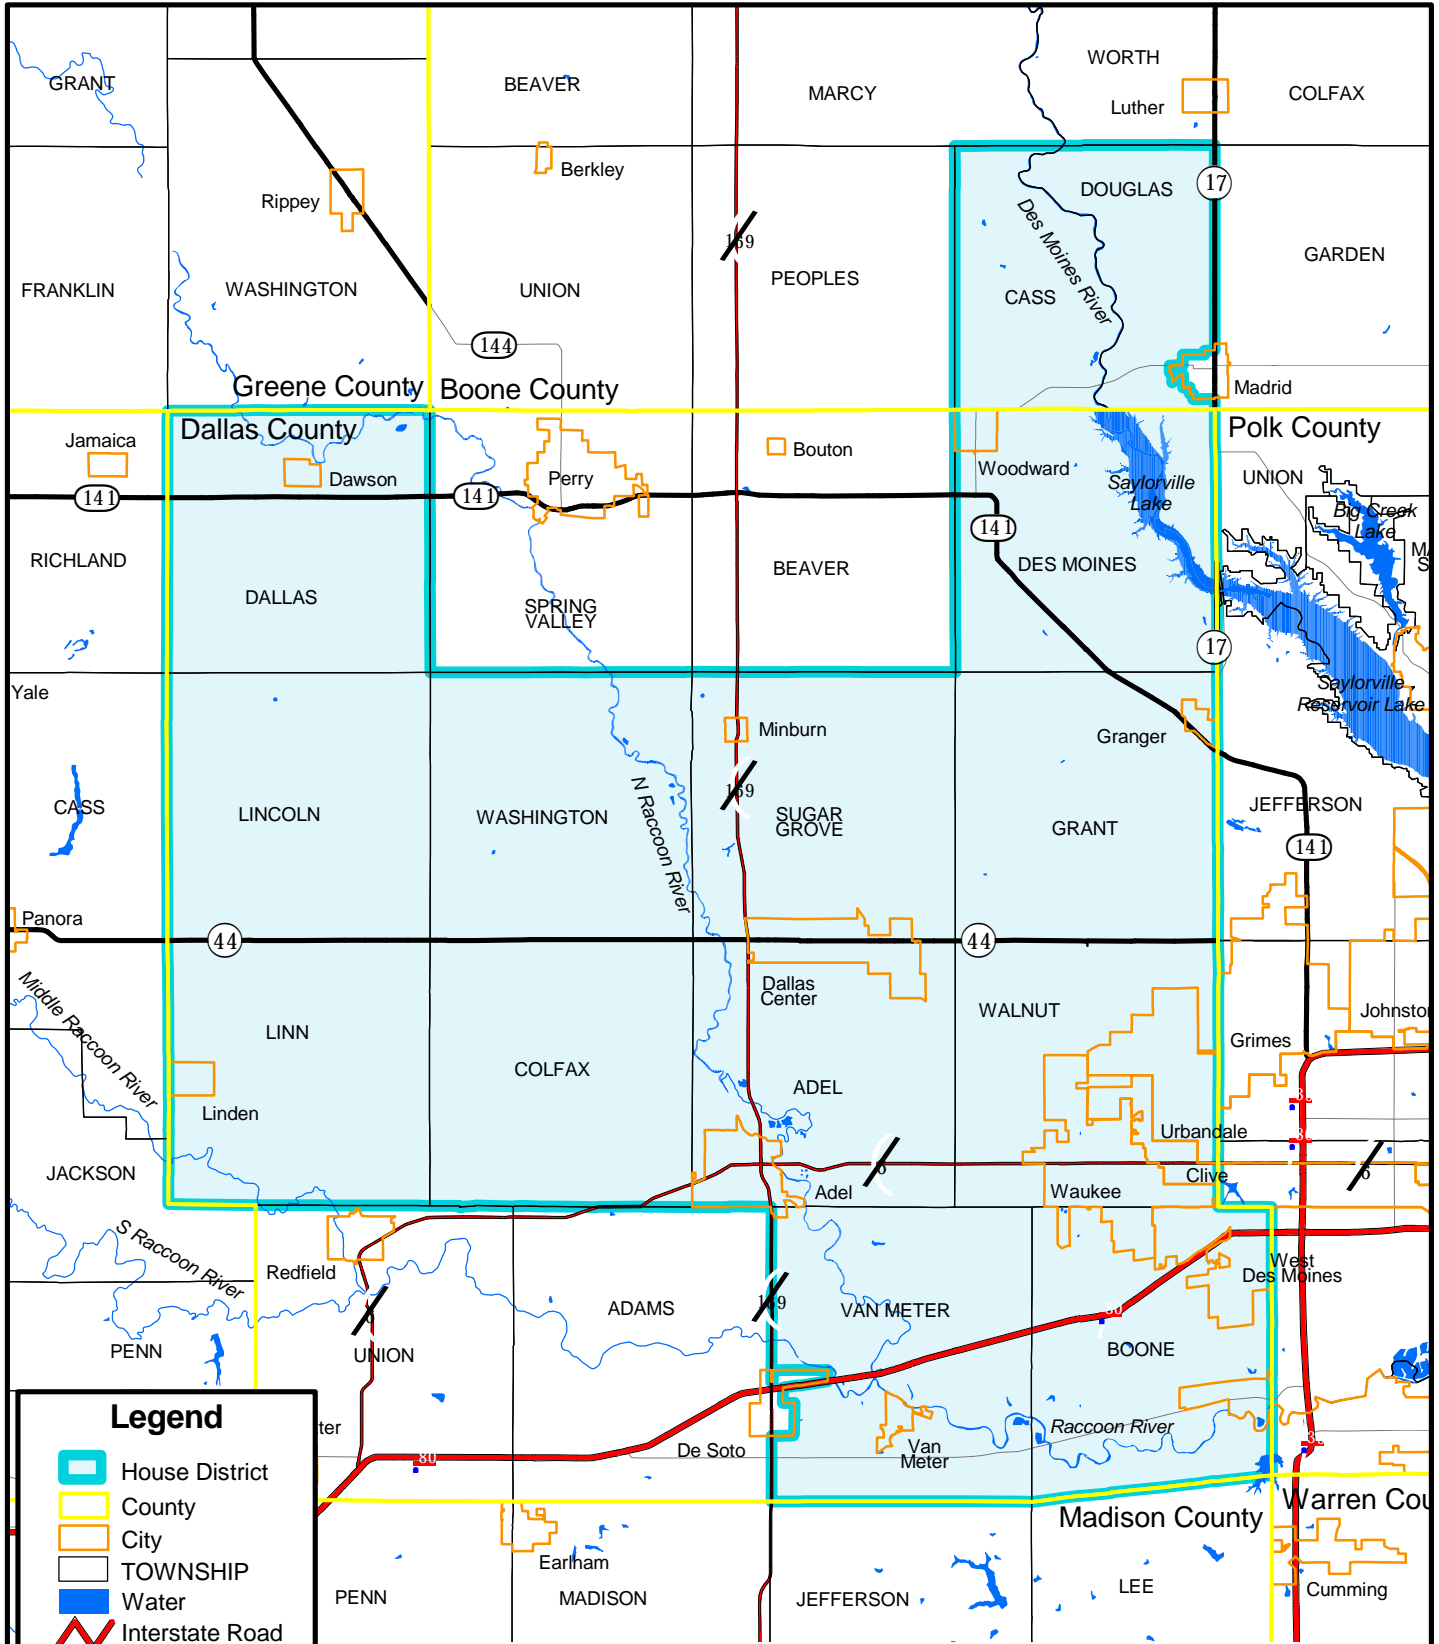

# Iowa House of Representatives District 47

(Effective Beginning with the Elections in 2002 for the 80th General Assembly)

Prepared by the Legislative Service Bureau using Jan. 1, 2000, U.S. Census Bureau geographic information.