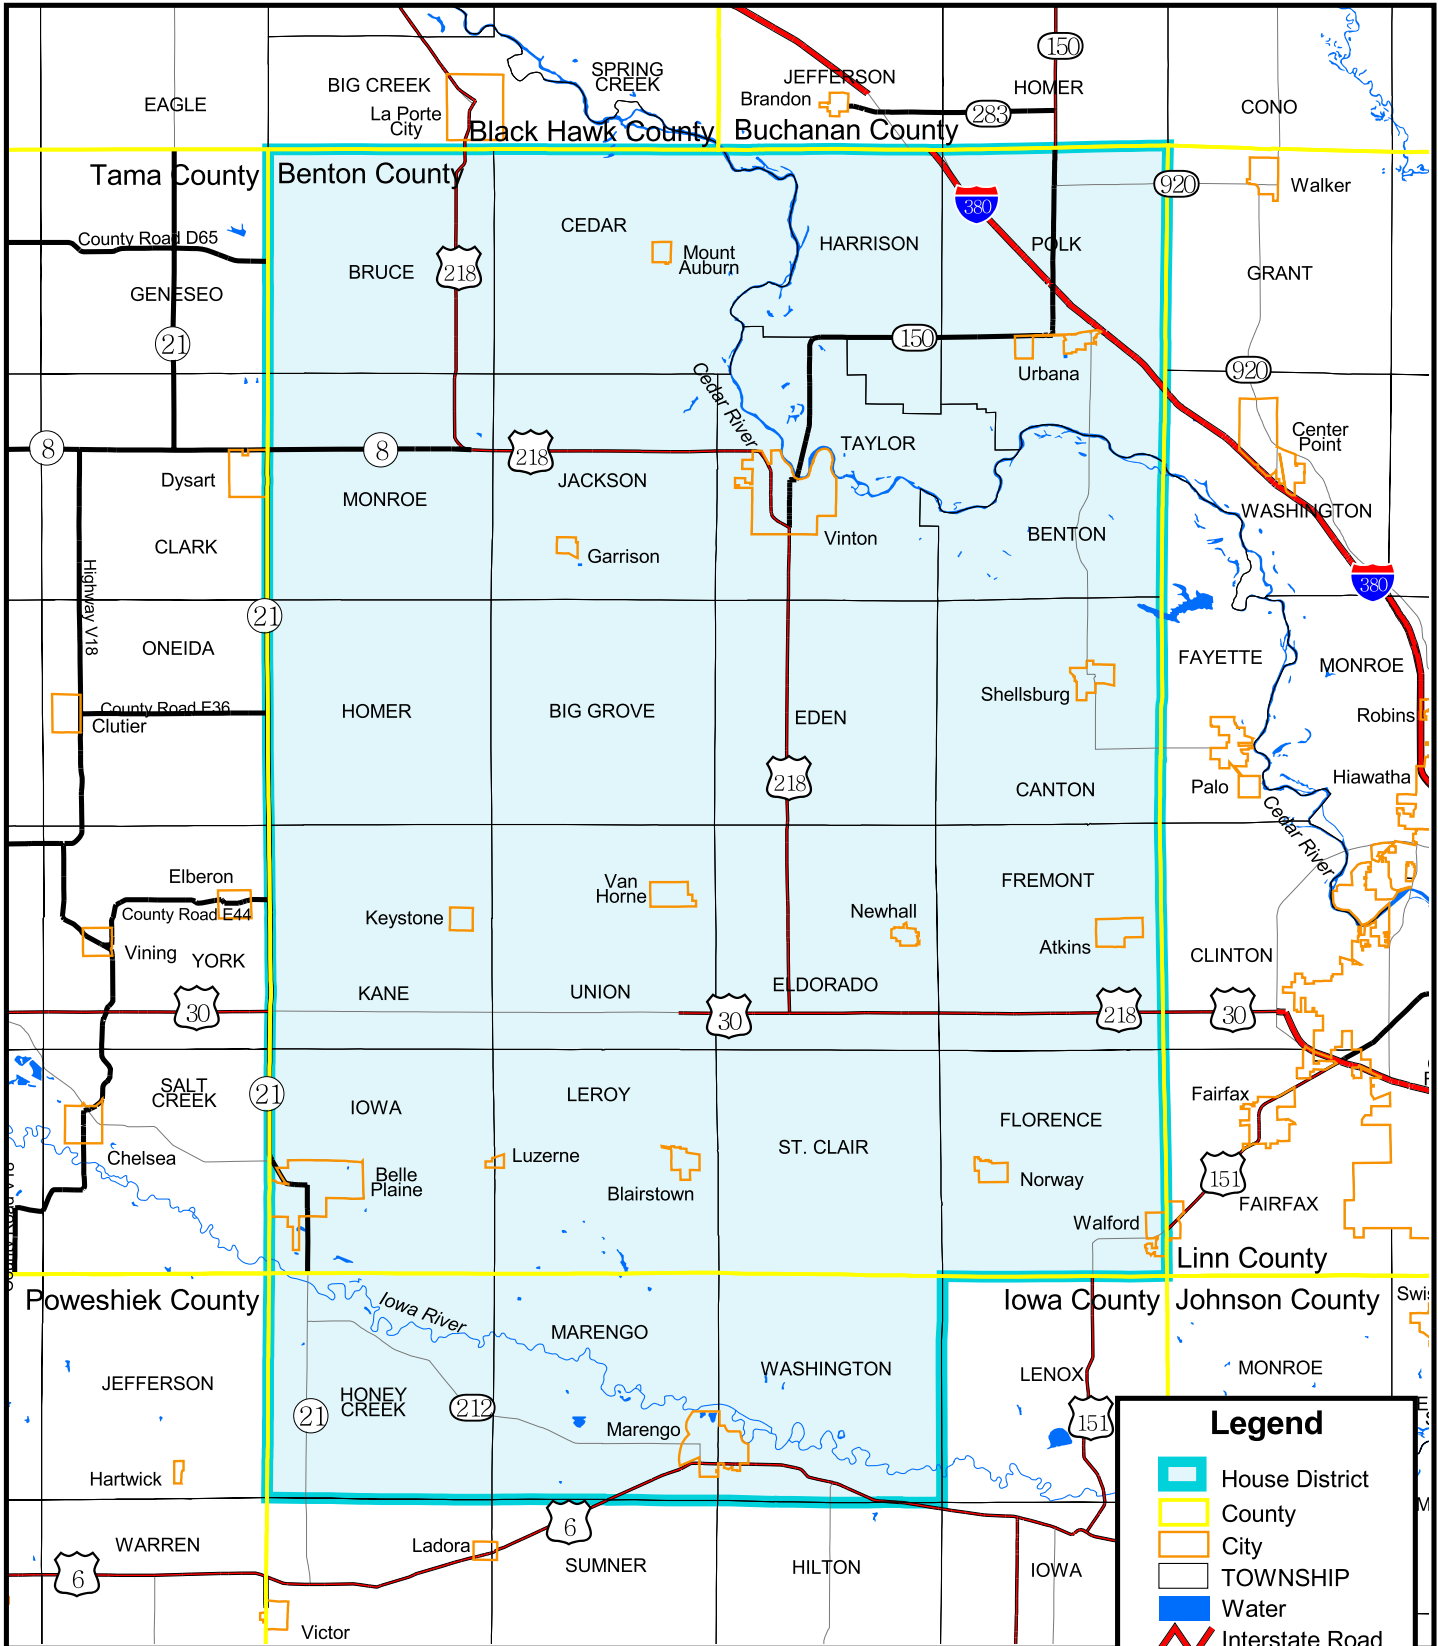

Iowa House of Representatives District 39

(Effective Beginning with the Elections in 2002 for the 80th General Assembly)

Prepared by the Legislative Service Bureau using Jan. 1, 2000, U.S. Census Bureau geographic information.

4 0 4 8 Miles