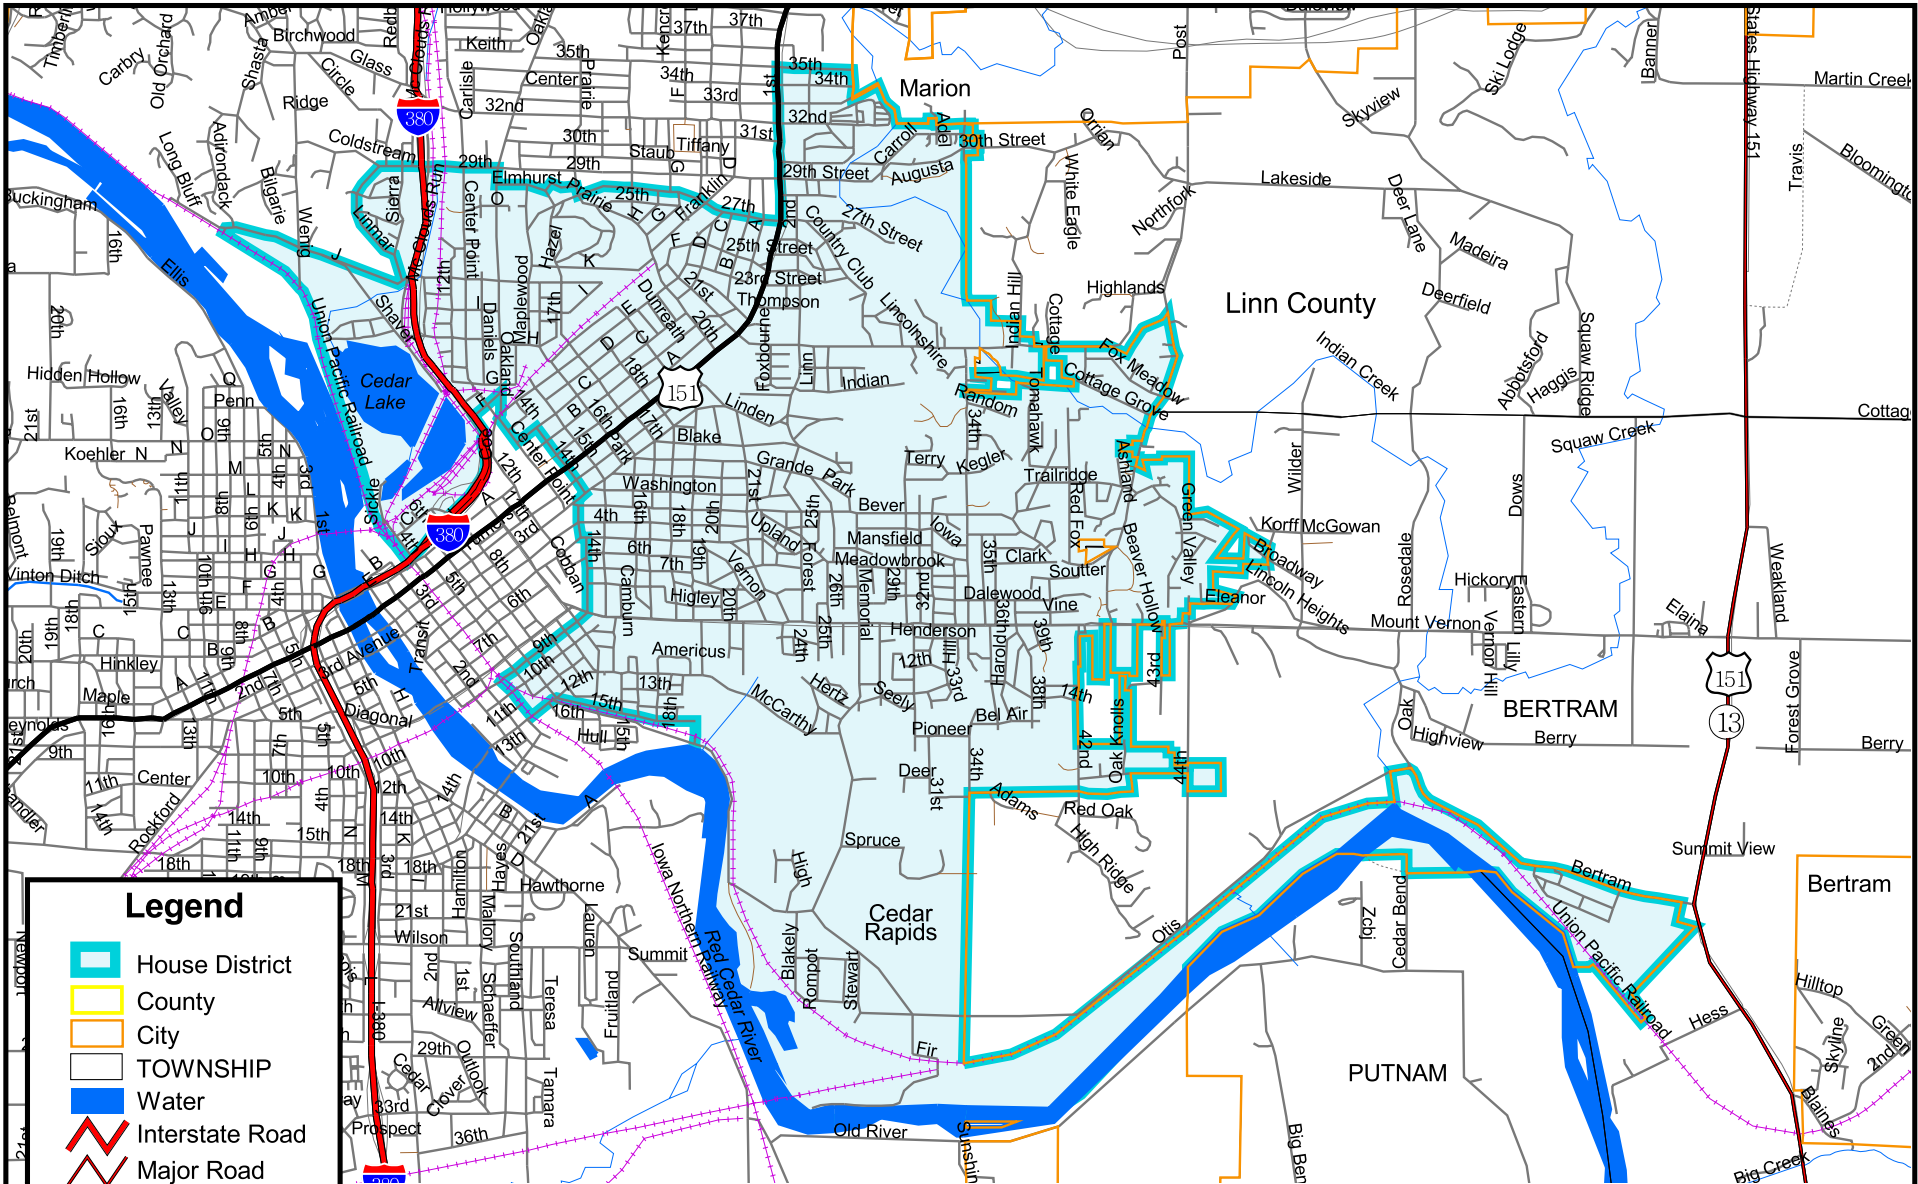

# Iowa House of Representatives District 38

(Effective Beginning with the Elections in 2002 for the 80th General Assembly)

Prepared by the Legislative Service Bureau using Jan. 1, 2000, U.S. Census Bureau geographic information.

0.9 0 0.9 1.8 Miles