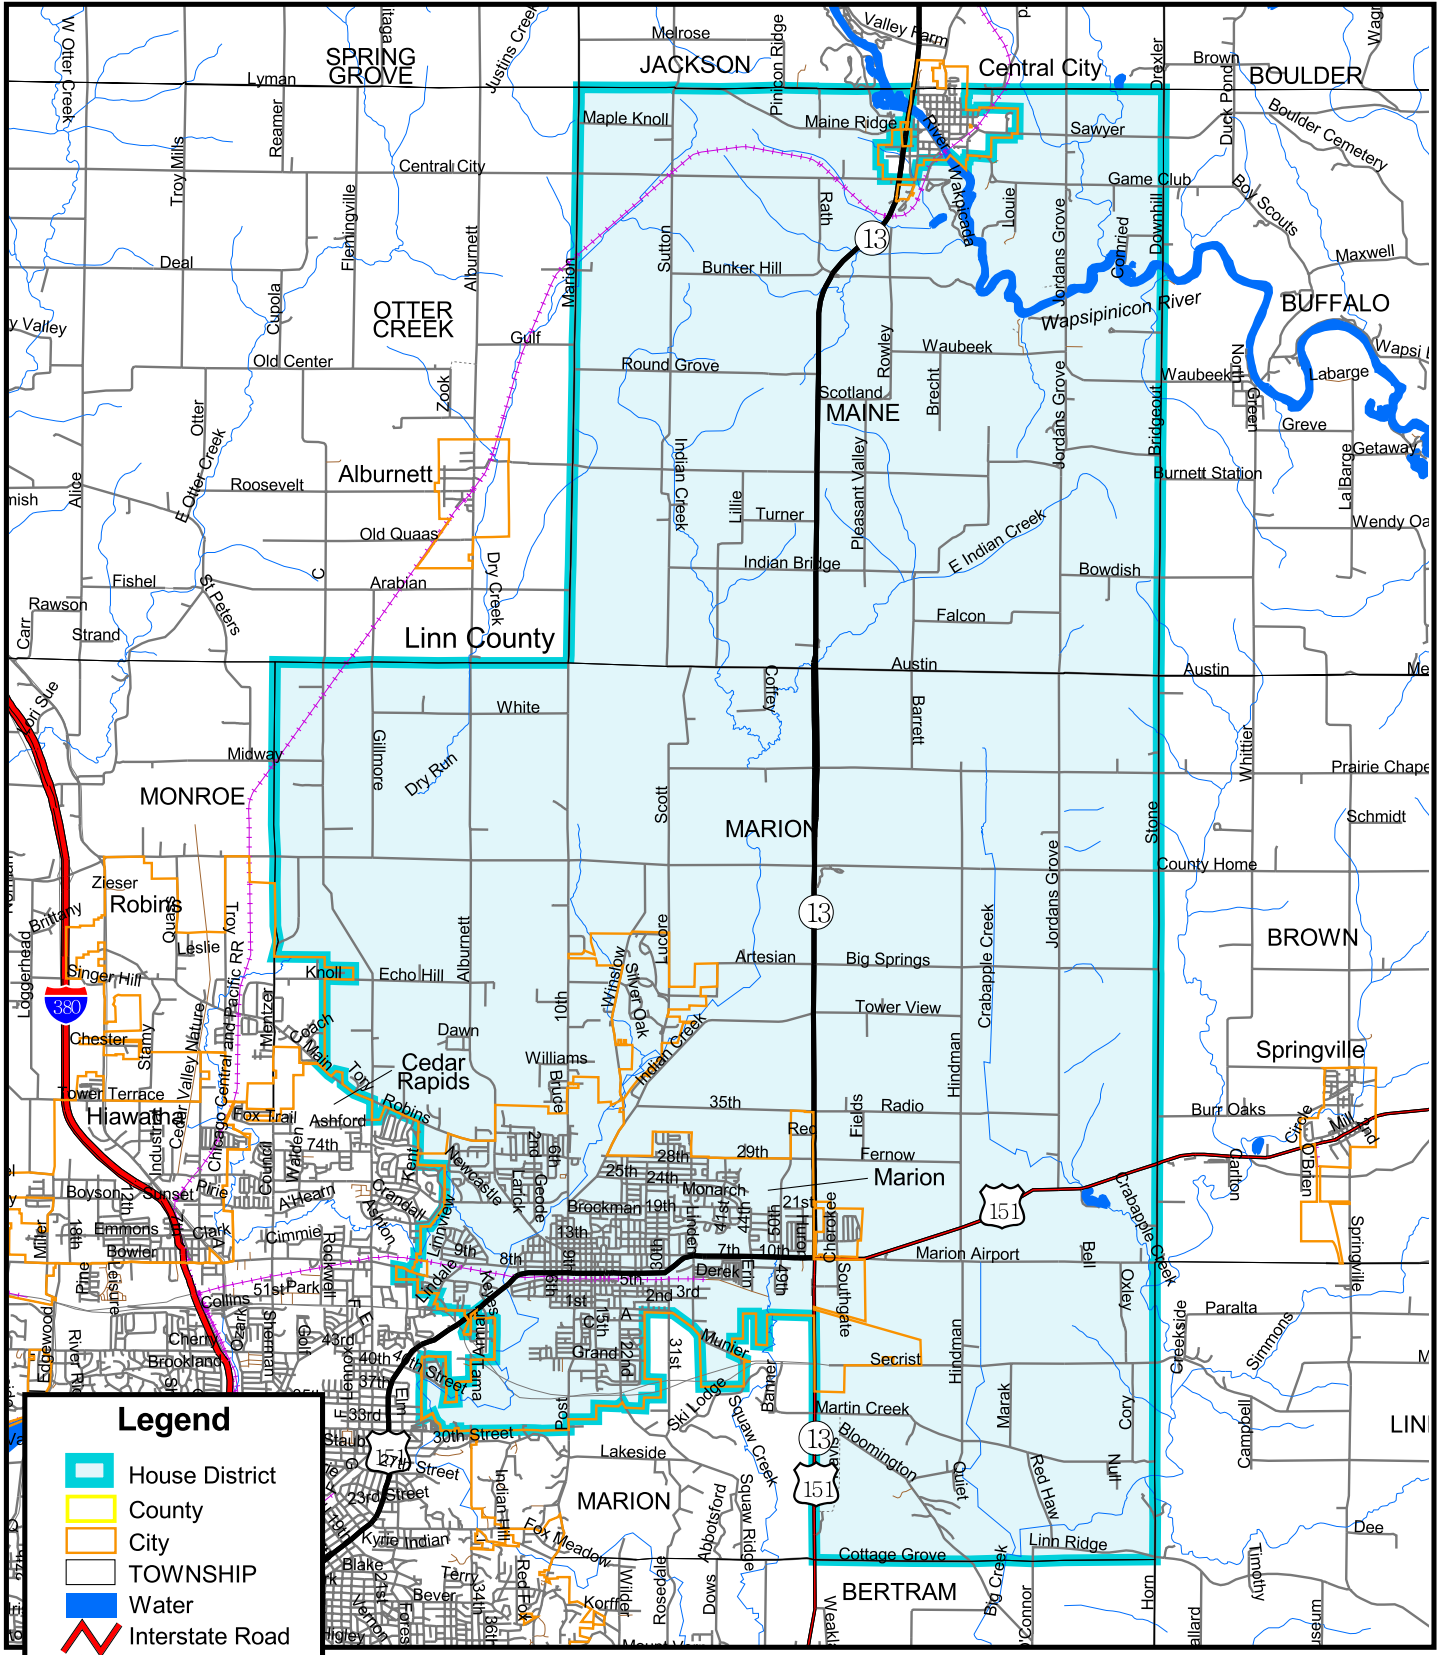

Iowa House of Representatives District 36

(Effective Beginning with the Elections in 2002 for the 80th General Assembly)

Prepared by the Legislative Service Bureau using Jan. 1, 2000, U.S. Census Bureau geographic information.