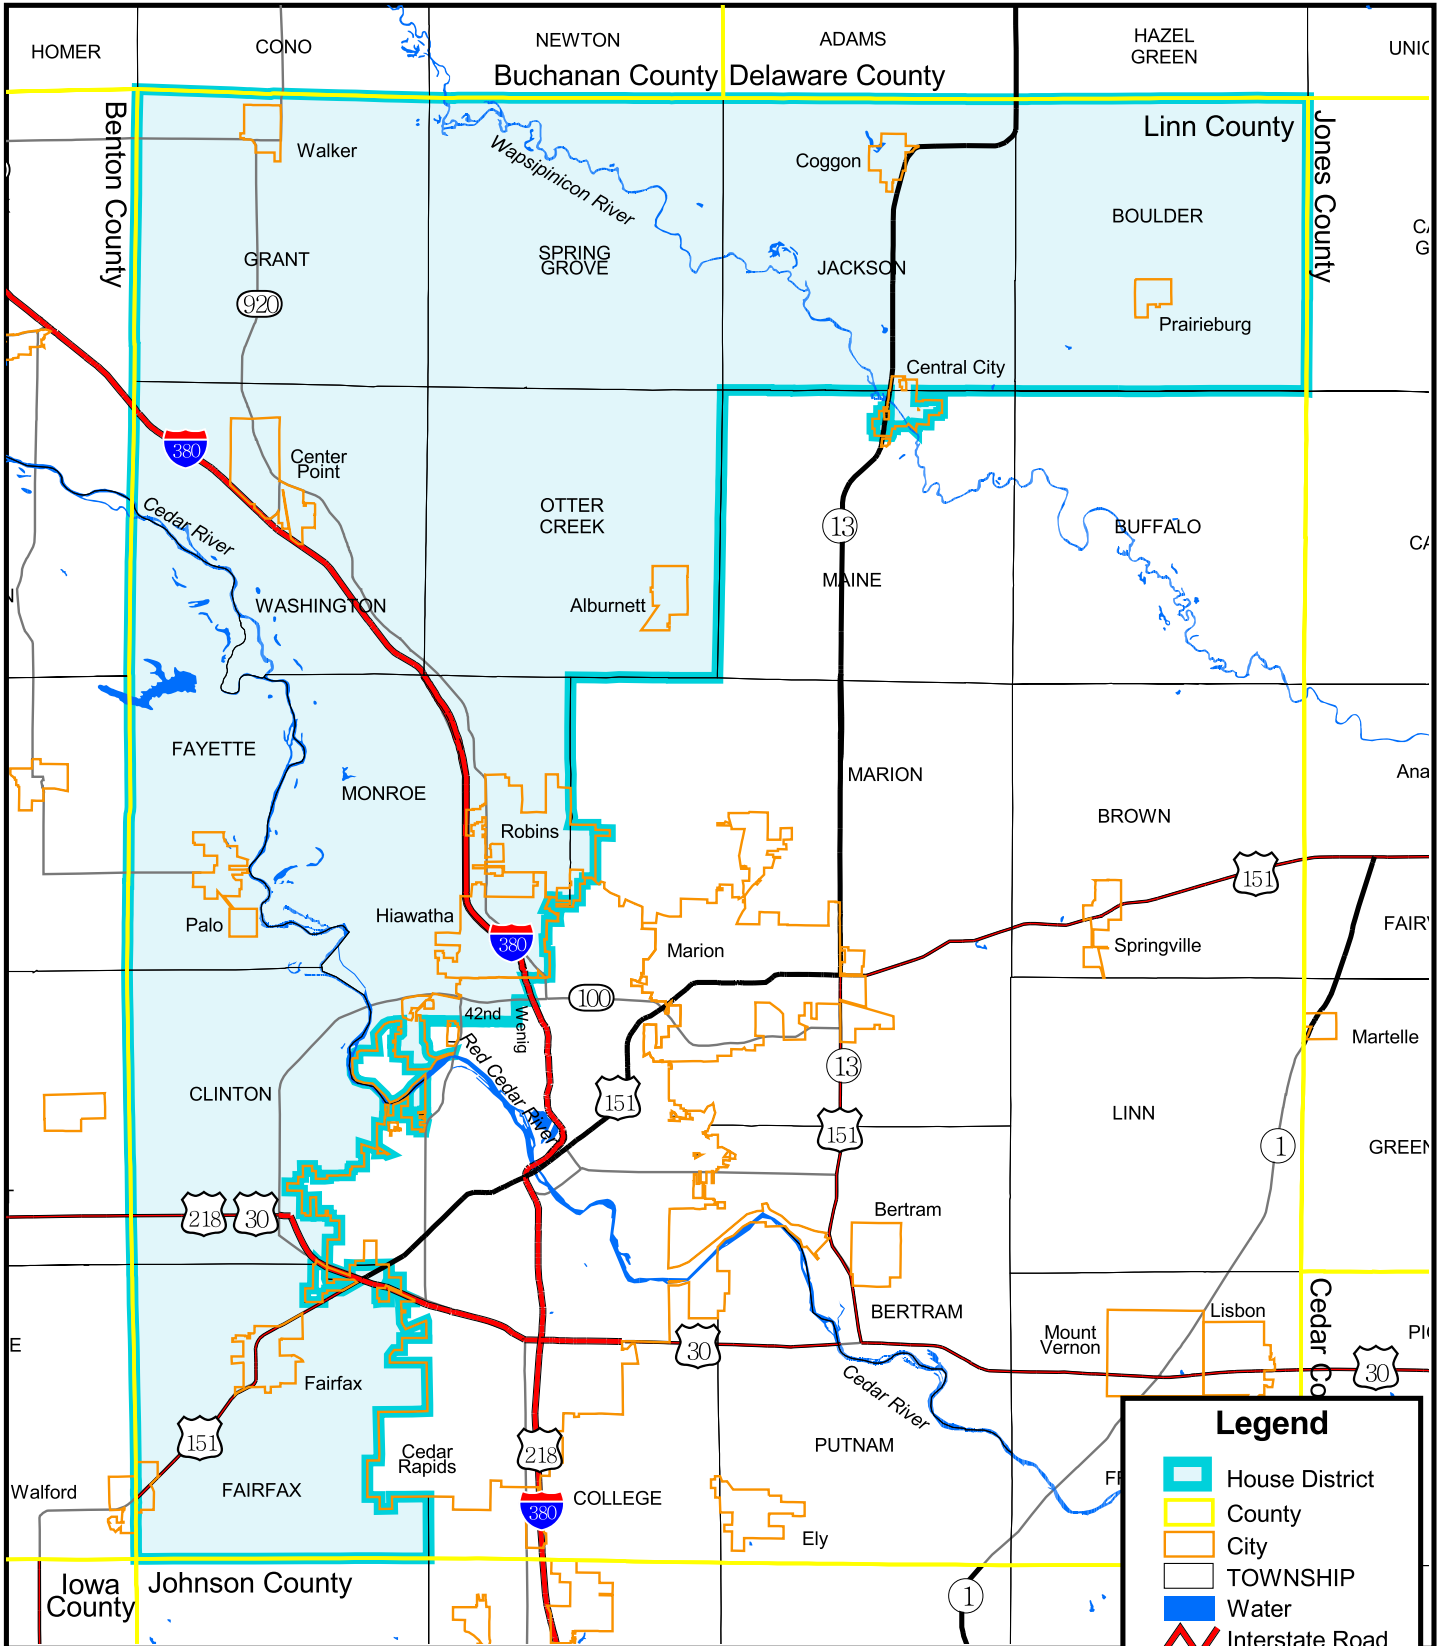

Iowa House of Representatives District 35

(Effective Beginning with the Elections in 2002 for the 80th General Assembly)

Prepared by the Legislative Service Bureau using Jan. 1, 2000, U.S. Census Bureau geographic information.

Legend

- House District
- County
- City
- TOWNSHIP
- Water
- Interstate Road
- Major Road
- Primary Road
- Local Road
- Railroad