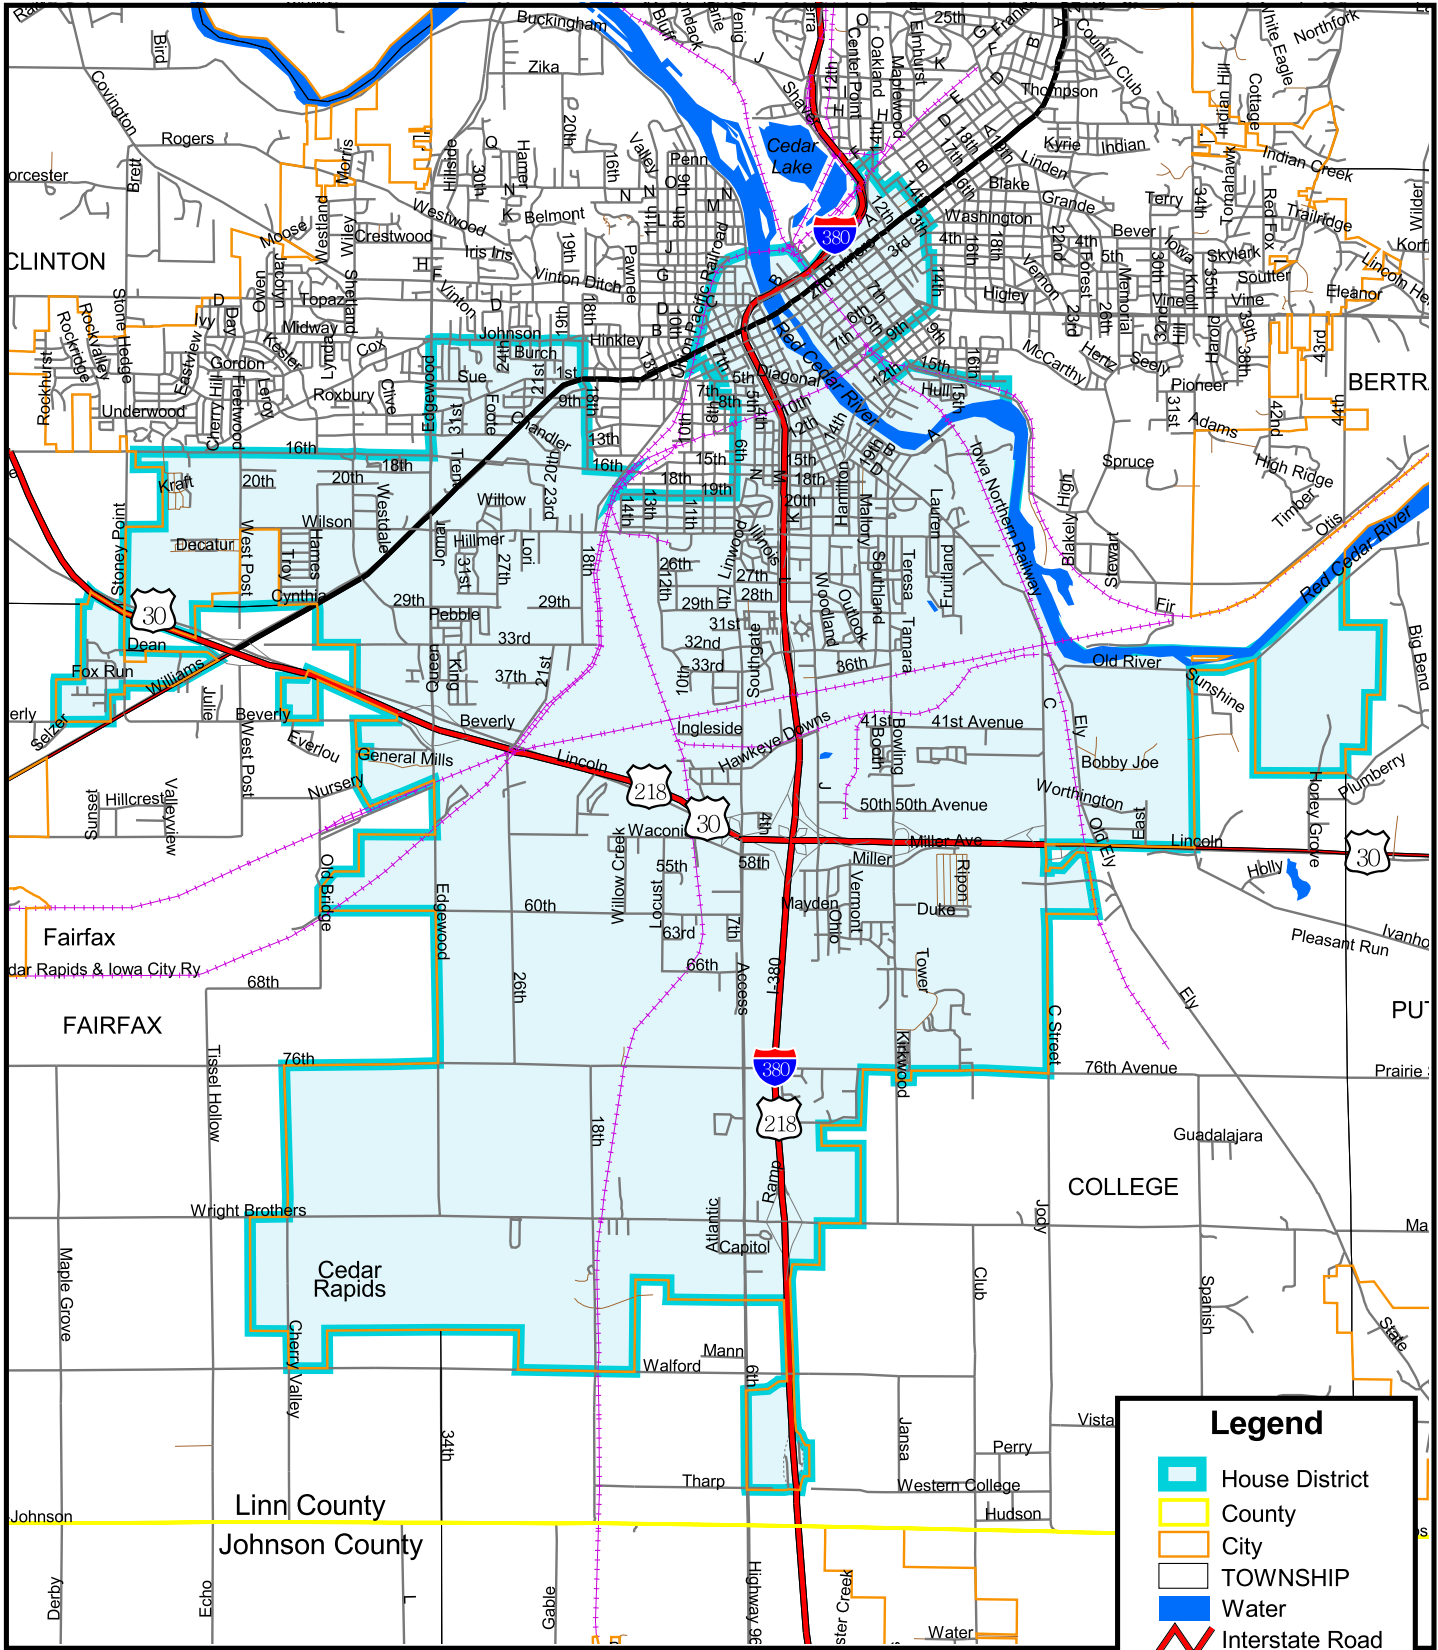

Iowa House of Representatives District 33

(Effective Beginning with the Elections in 2002 for the 80th General Assembly)

Prepared by the Legislative Service Bureau using Jan. 1, 2000, U.S. Census Bureau geographic information.

0.7 0 0.7 1.4 2.1 Miles