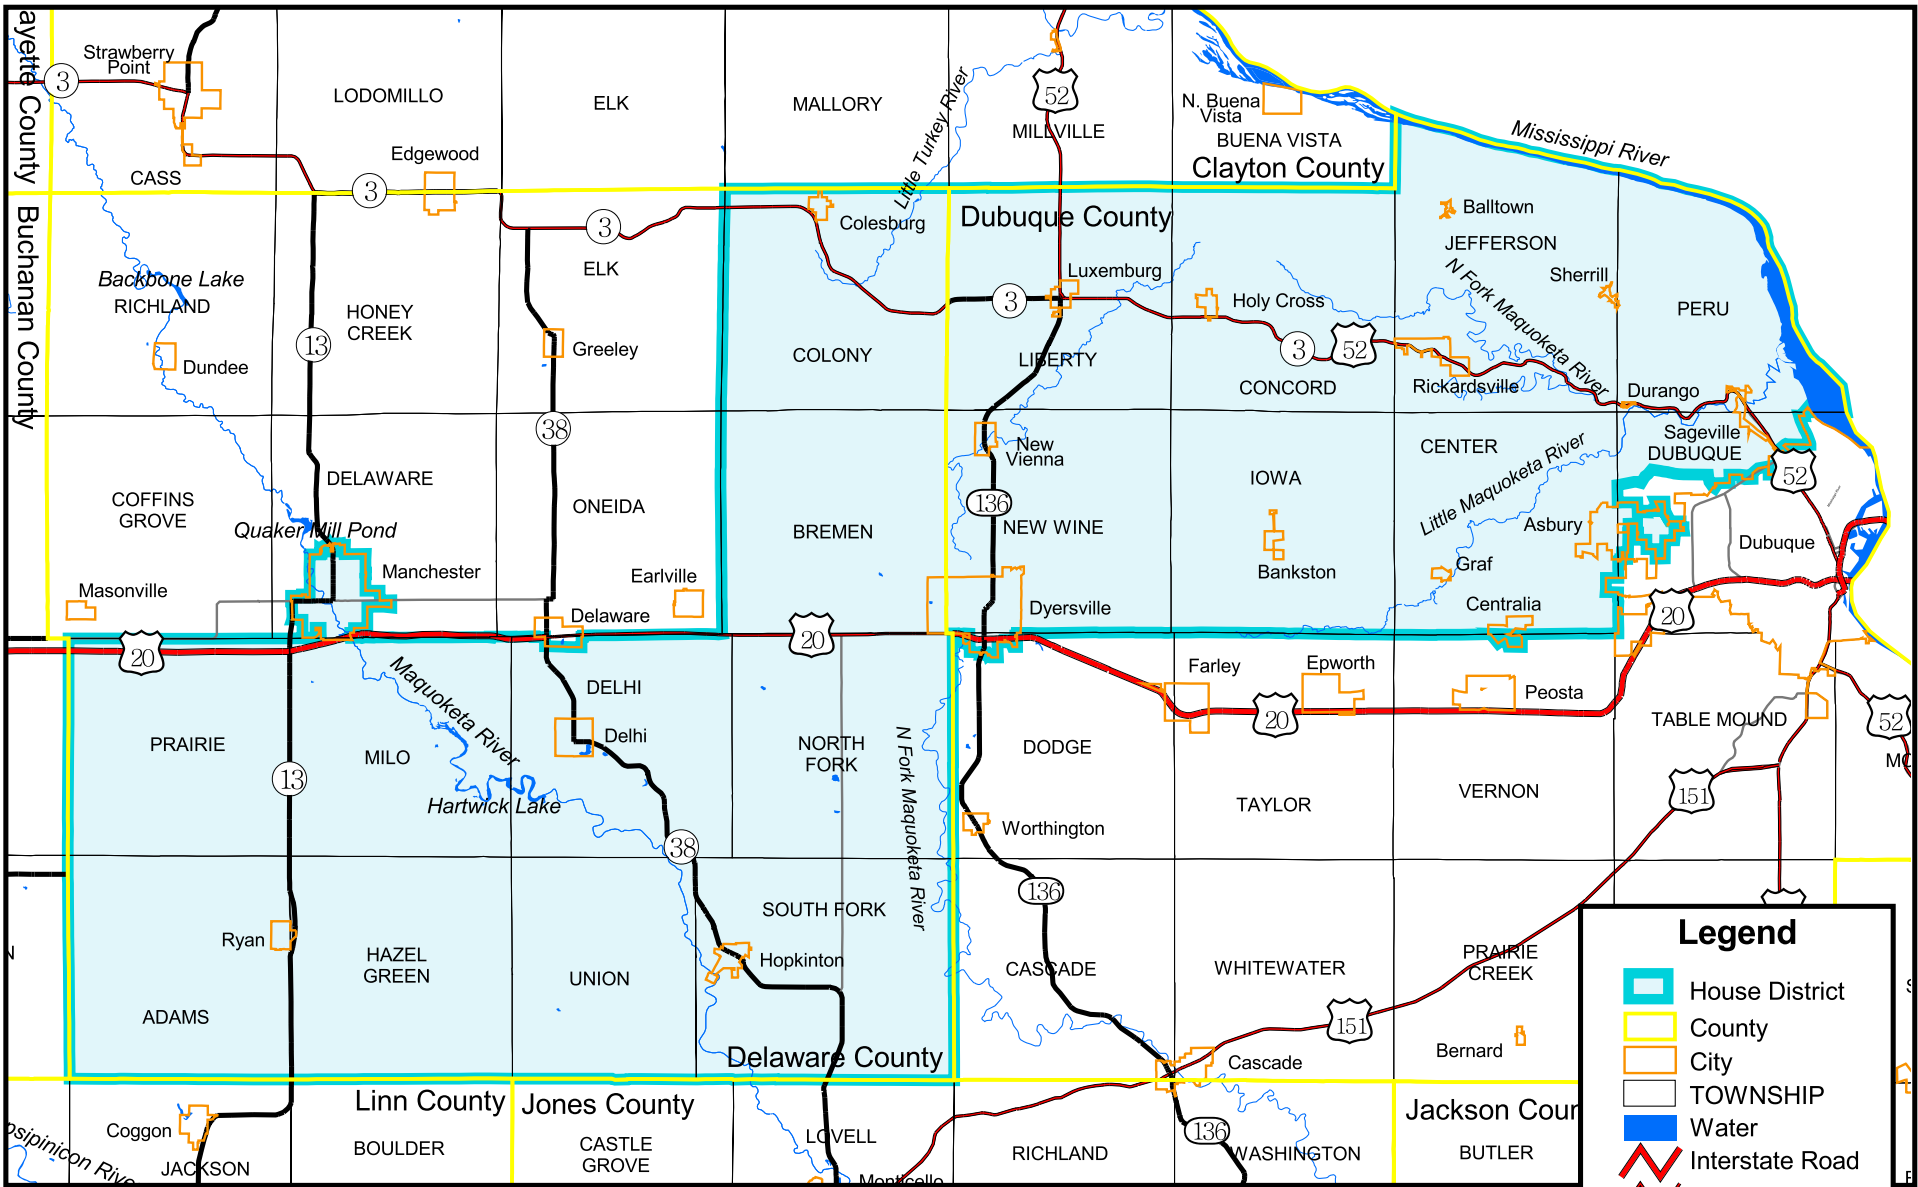

Iowa House of Representatives District 32

(Effective Beginning with the Elections in 2002 for the 80th General Assembly)

Legend

- House District
- County
- City
- TOWNSHIP
- Water
- Interstate Road
- Major Road
- Primary Road
- Local Road
- Railroad

Prepared by the Legislative Service Bureau using Jan. 1, 2000, U.S. Census Bureau geographic information.