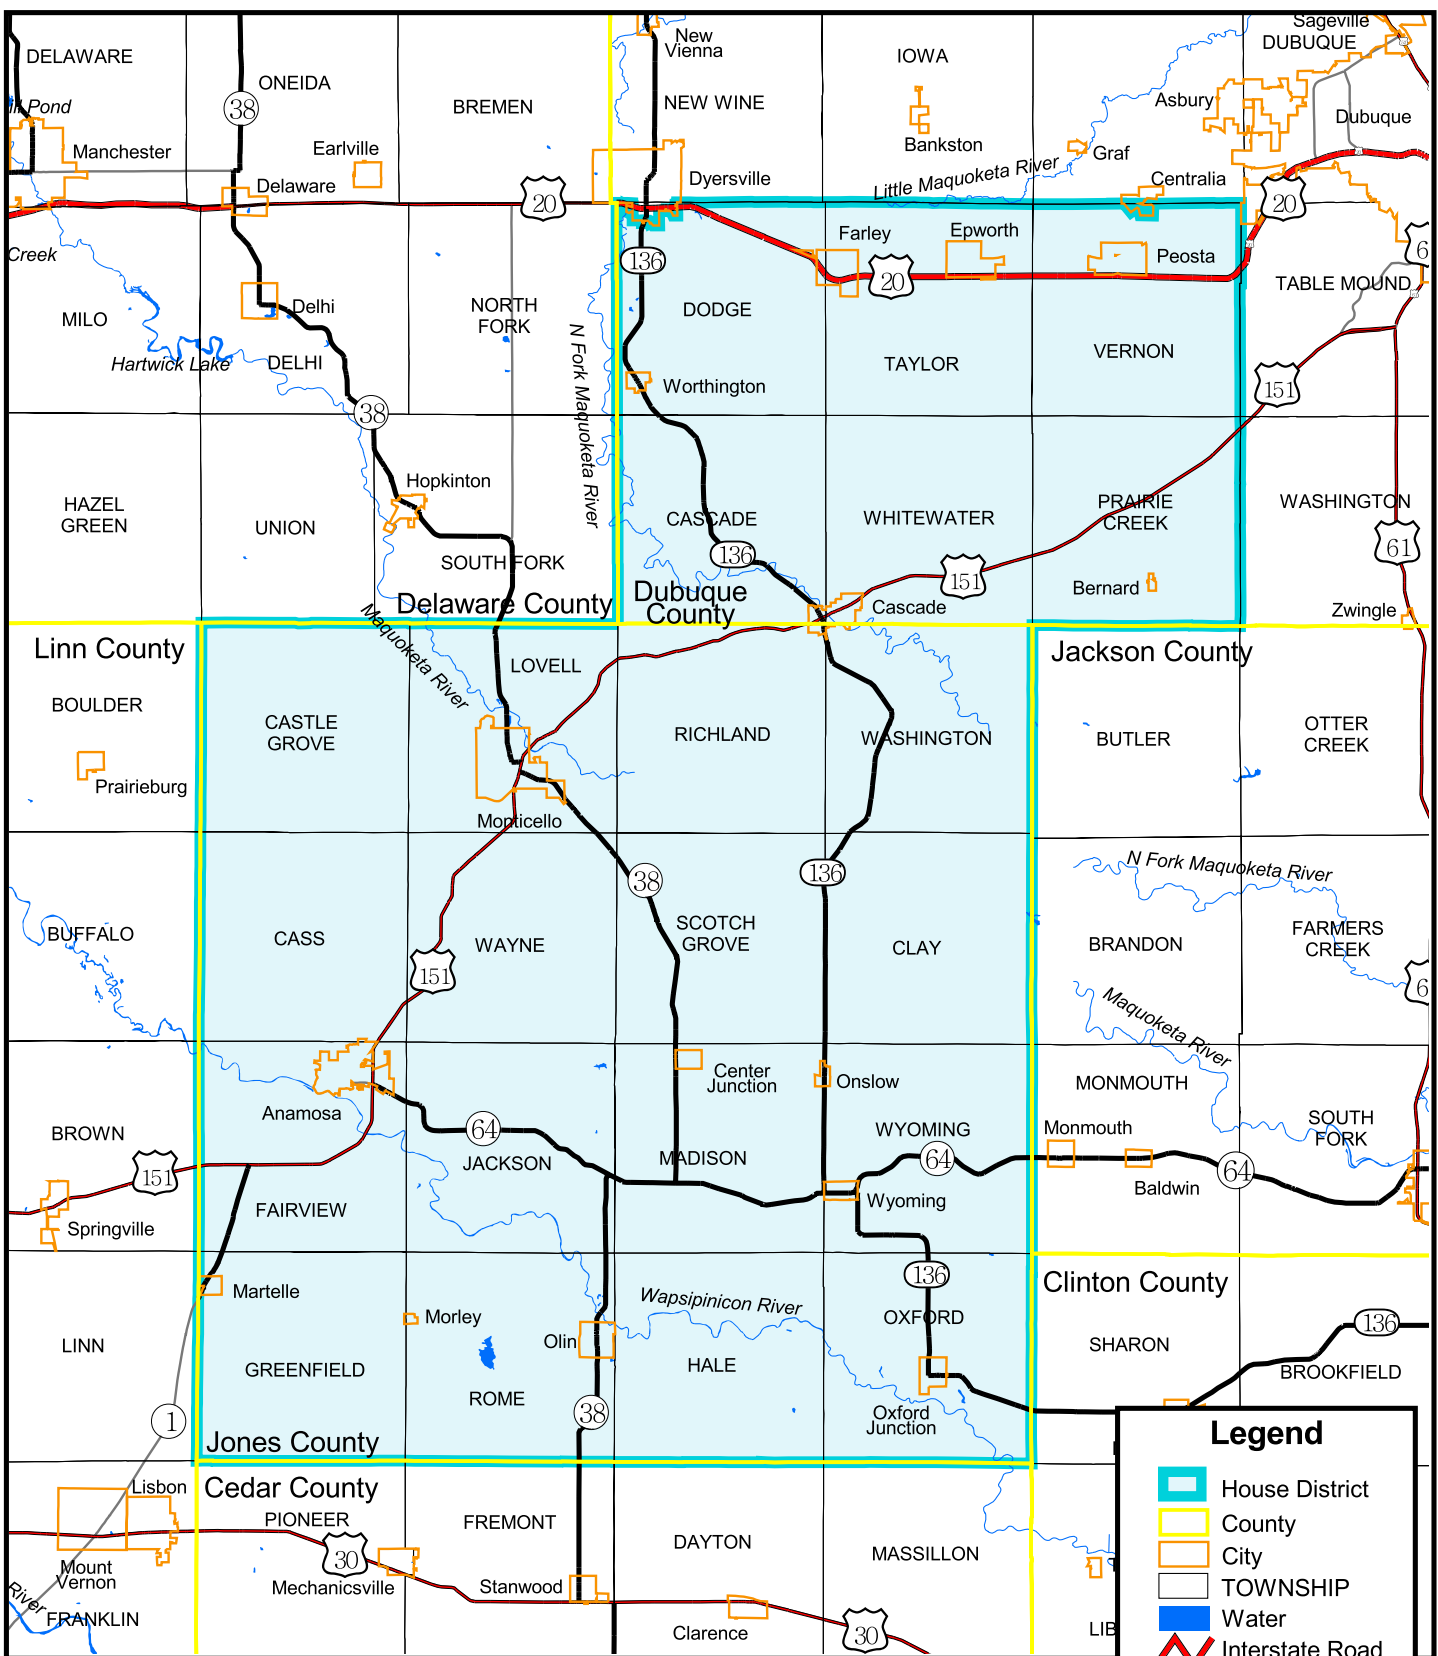

Iowa House of Representatives District 31

(Effective Beginning with the Elections in 2002 for the 80th General Assembly)

Legend

- House District
- County
- City
- TOWNSHIP
- Water
- Interstate Road
- Major Road
- Primary Road
- Local Road
- Railroad

Prepared by the Legislative Service Bureau using Jan. 1, 2000, U.S. Census Bureau geographic information.