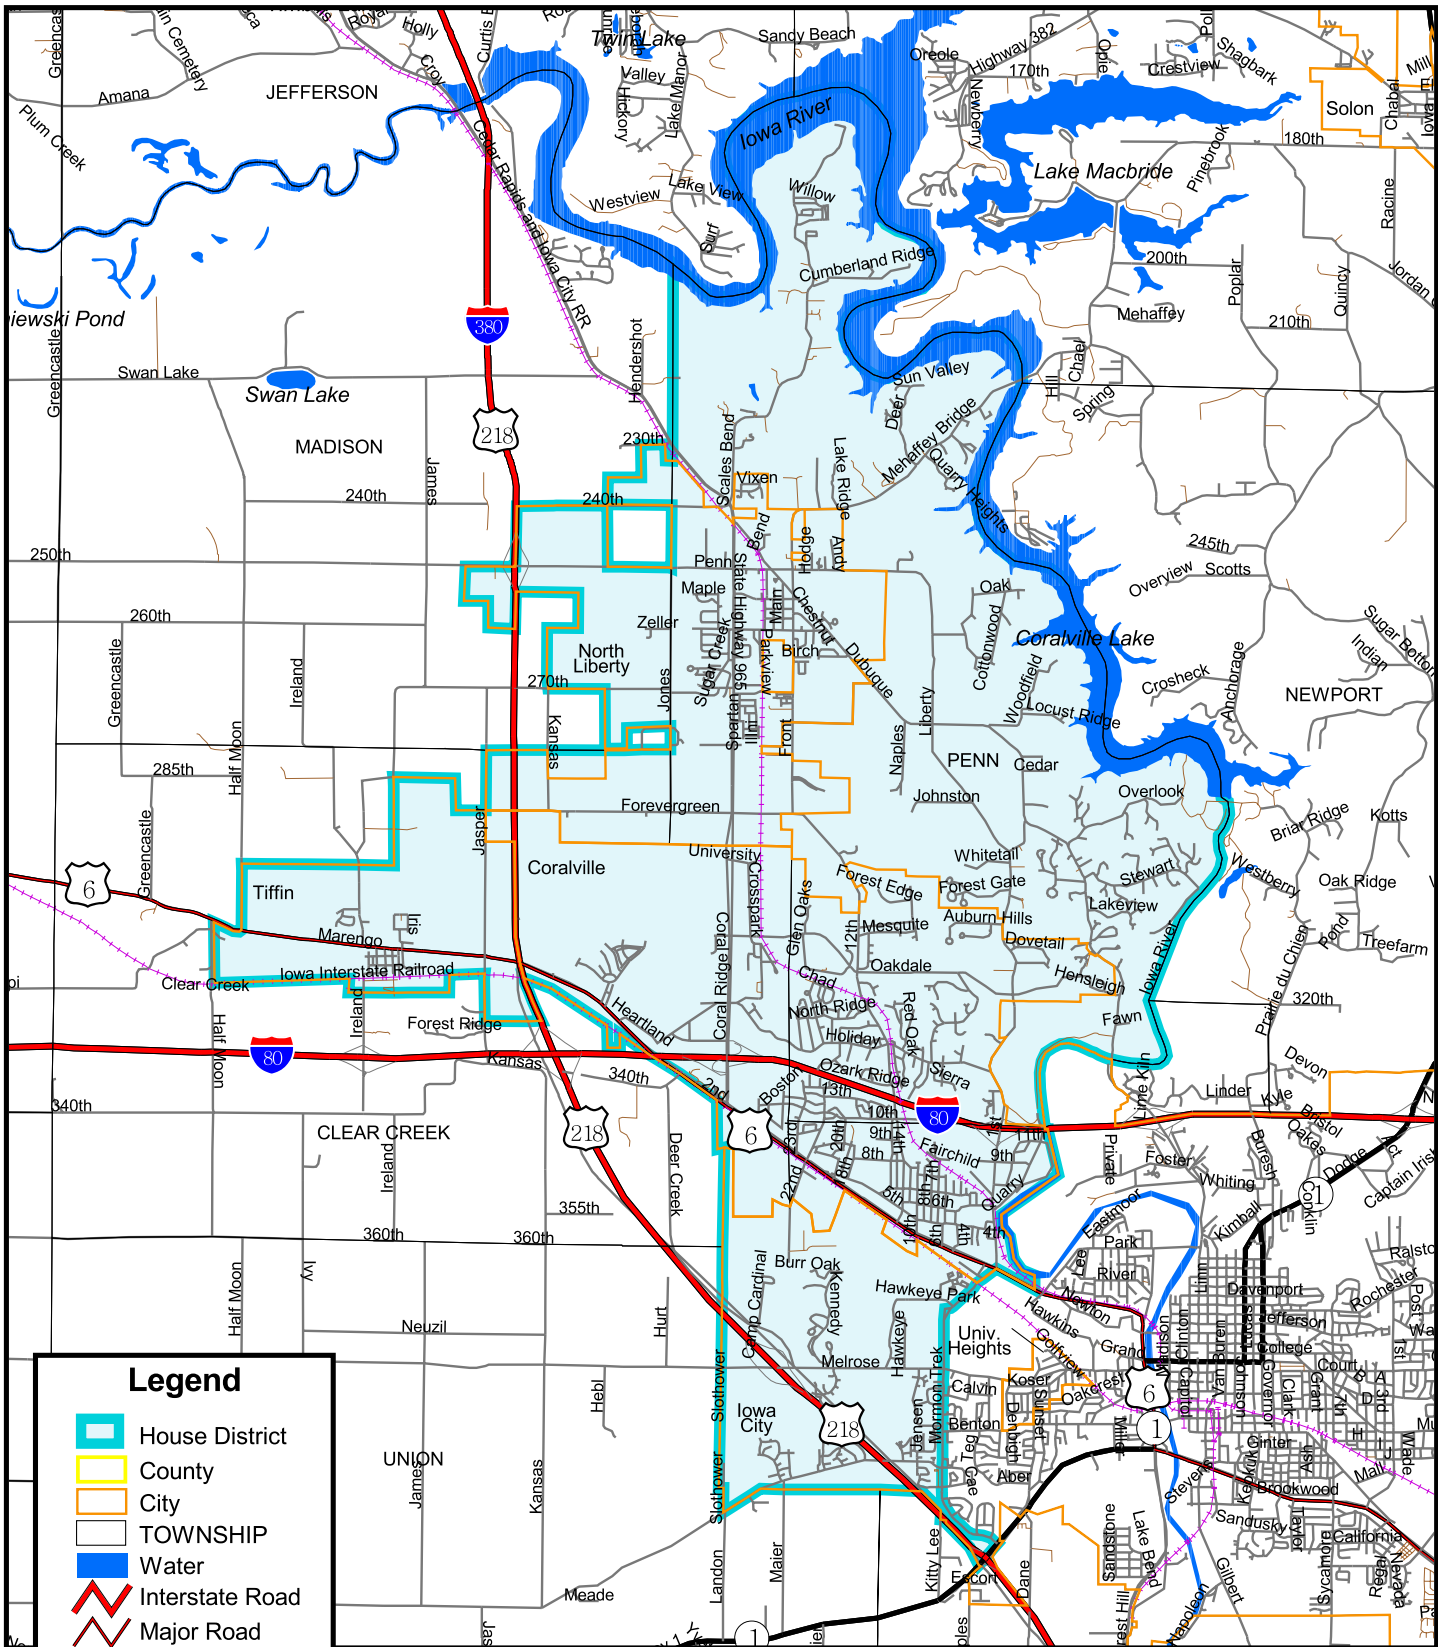

Iowa House of Representatives District 30

(Effective Beginning with the Elections in 2002 for the 80th General Assembly)

Prepared by the Legislative Service Bureau using Jan. 1, 2000, U.S. Census Bureau geographic information.