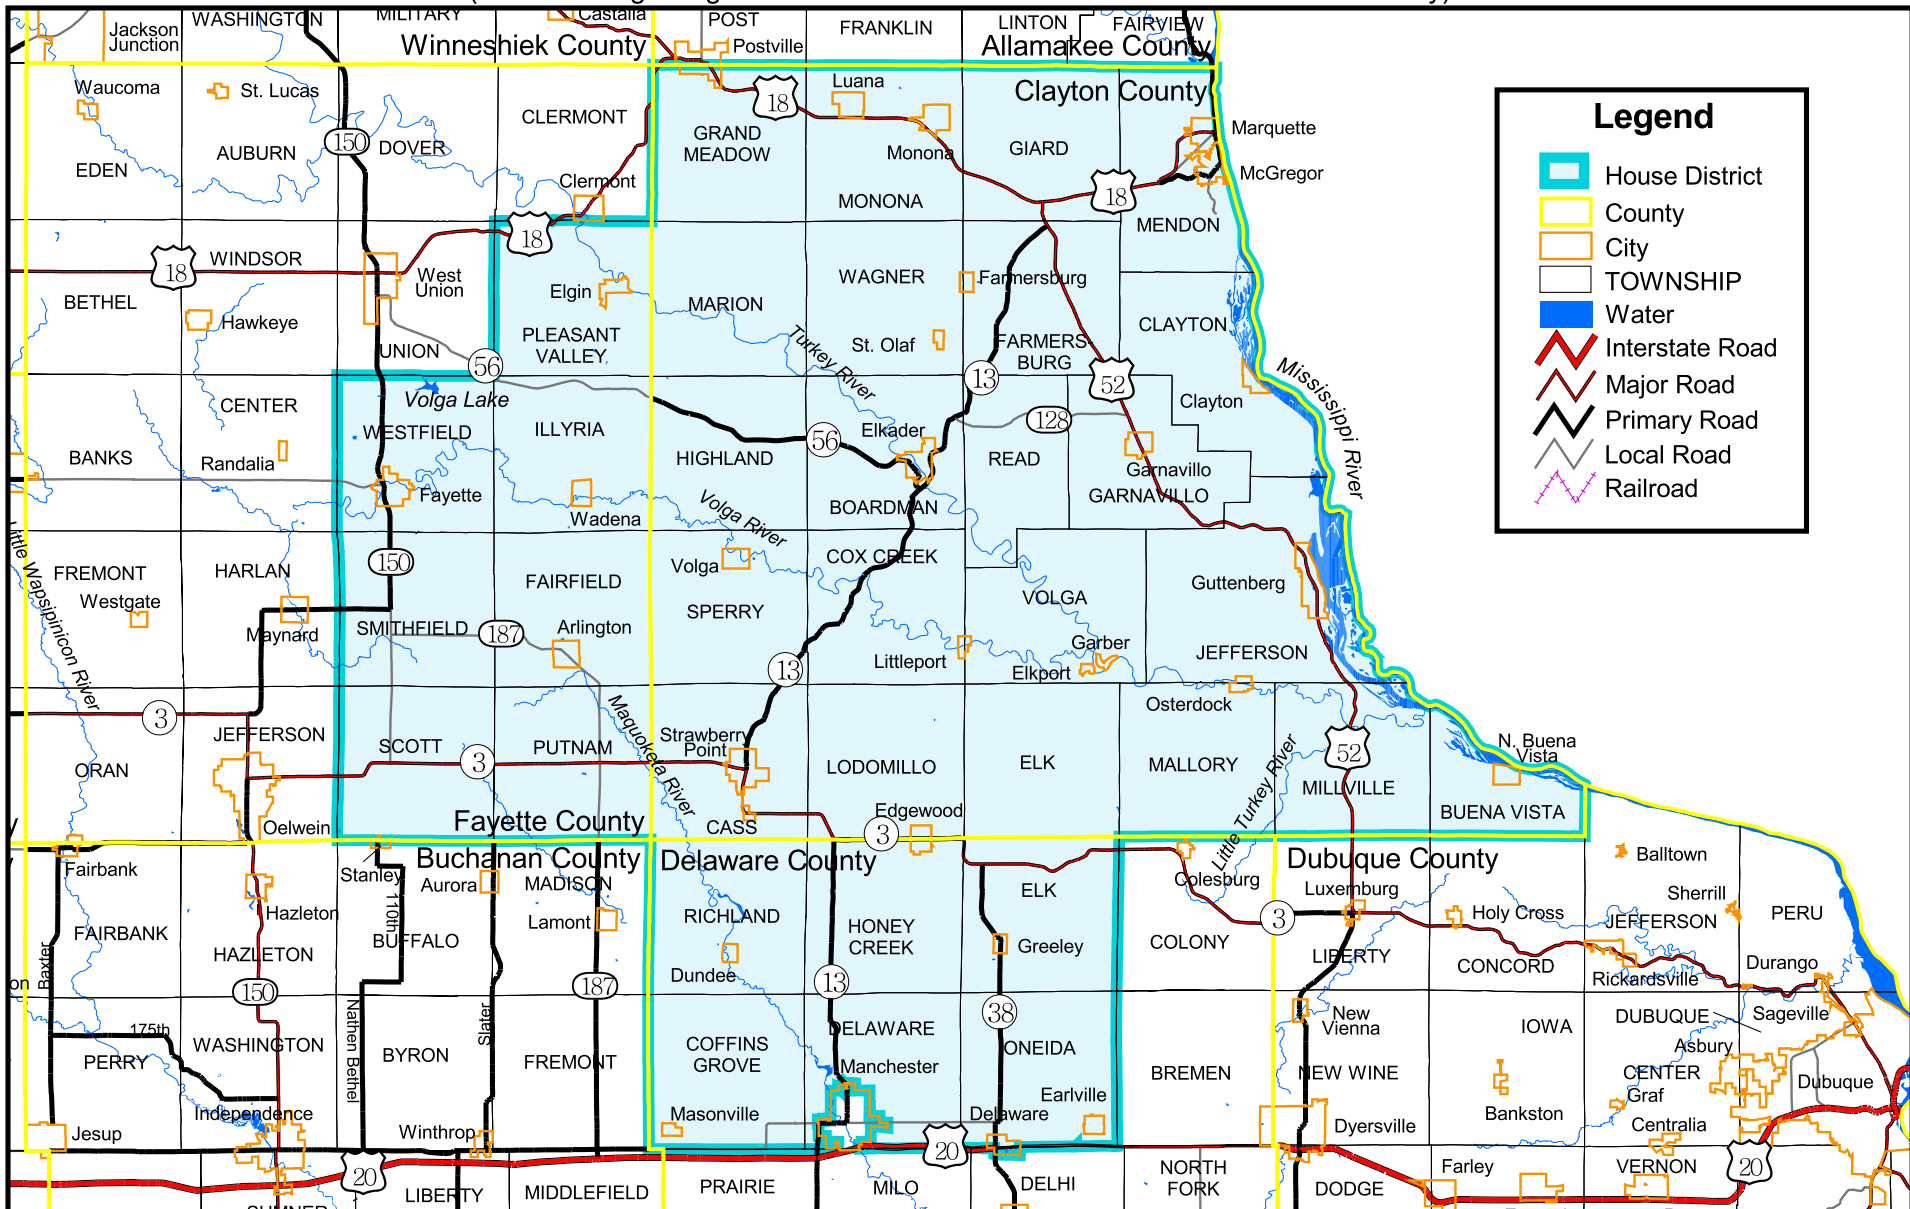

Iowa House of Representatives District 24

(Effective Beginning with the Elections in 2002 for the 80th General Assembly)

Legend

- House District
- County
- City
- TOWNSHIP
- Water
- Interstate Road
- Major Road
- Primary Road
- Local Road
- Railroad

Prepared by the Legislative Service Bureau using Jan. 1, 2000, U.S. Census Bureau geographic information.