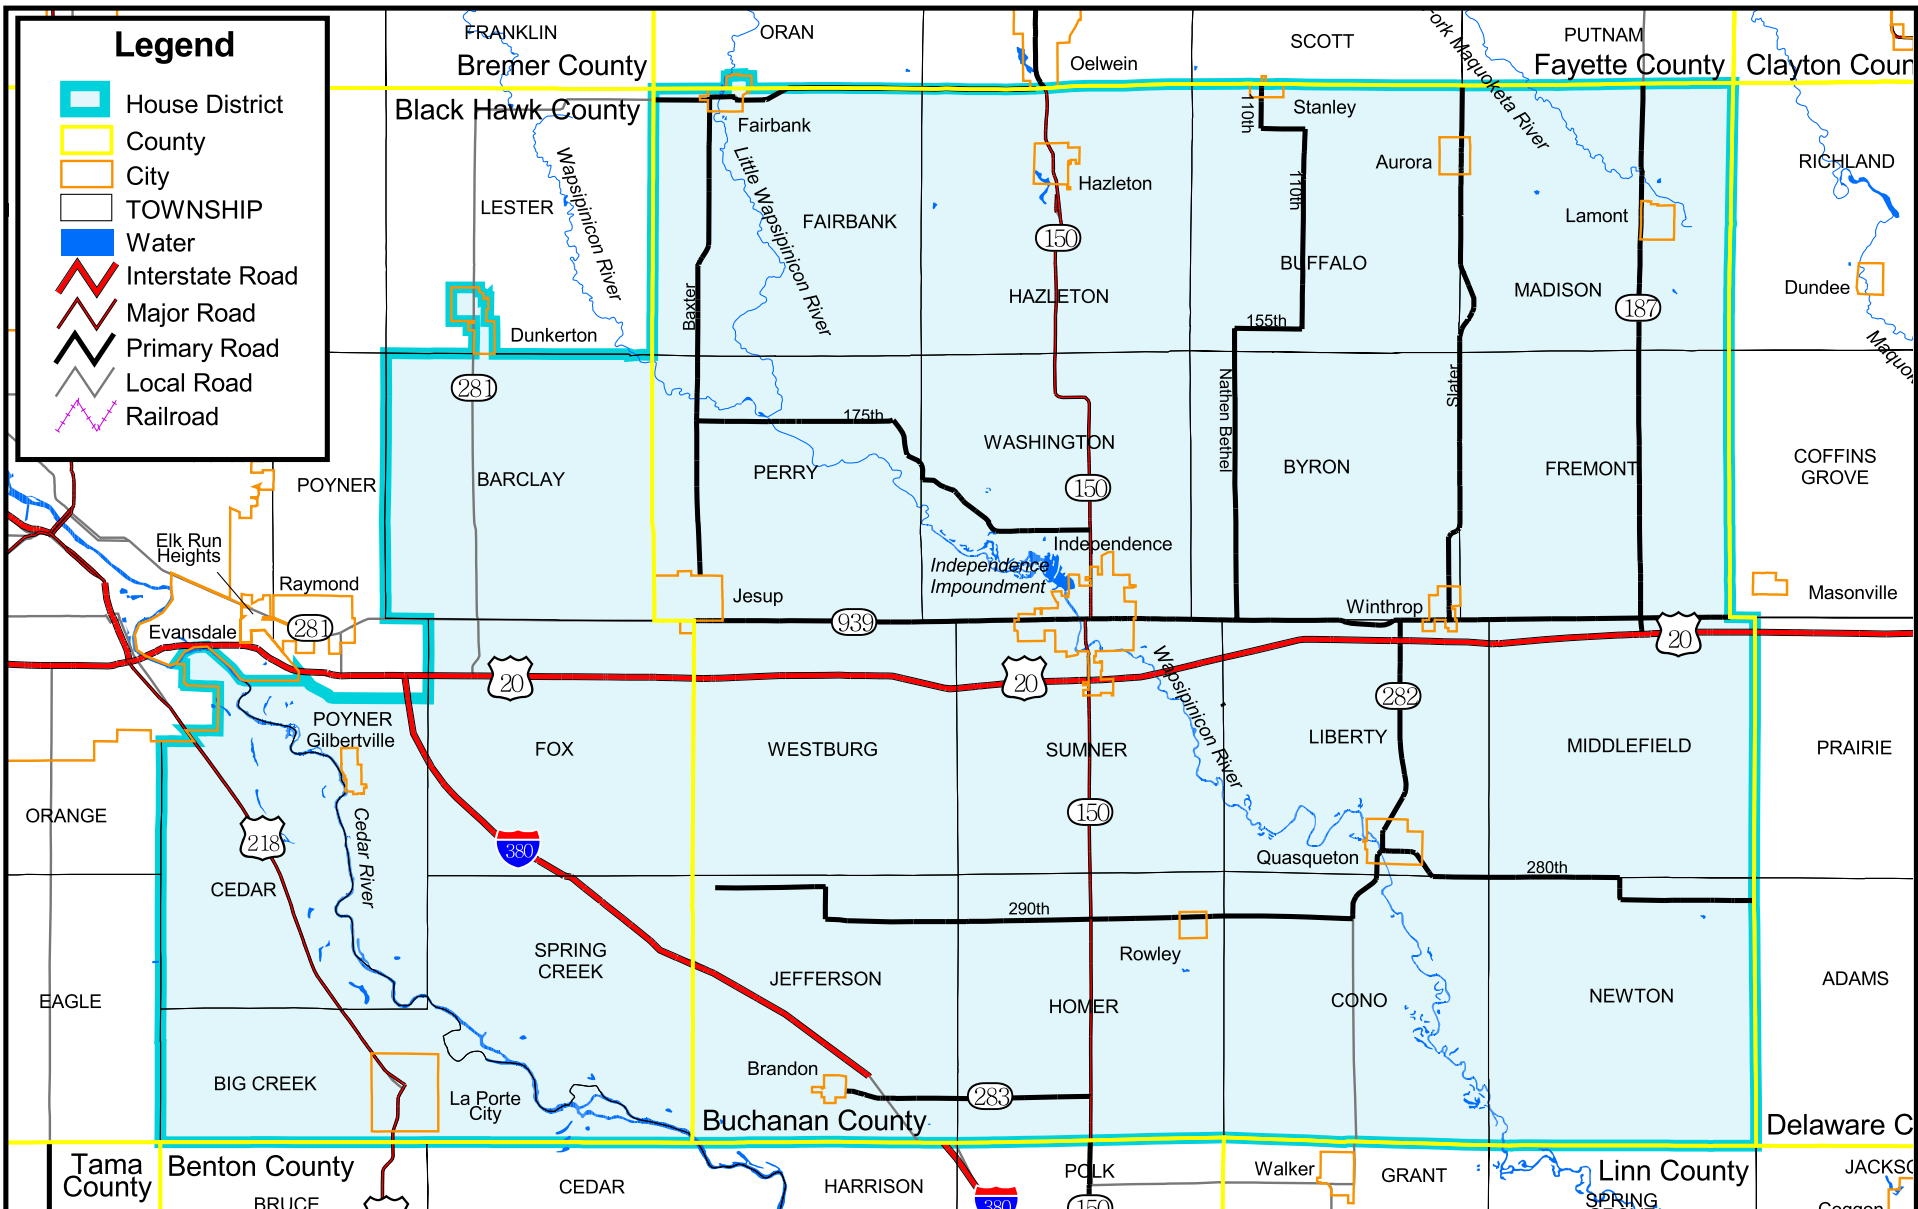

# Iowa House of Representatives District 23

(Effective Beginning with the Elections in 2002 for the 80th General Assembly)

**Legend**

- House District
- County
- City
- TOWNSHIP
- Water
- Interstate Road
- Major Road
- Primary Road
- Local Road
- Railroad

Prepared by the Legislative Service Bureau using Jan. 1, 2000, U.S. Census Bureau geographic information.

5 0 5 10 Miles