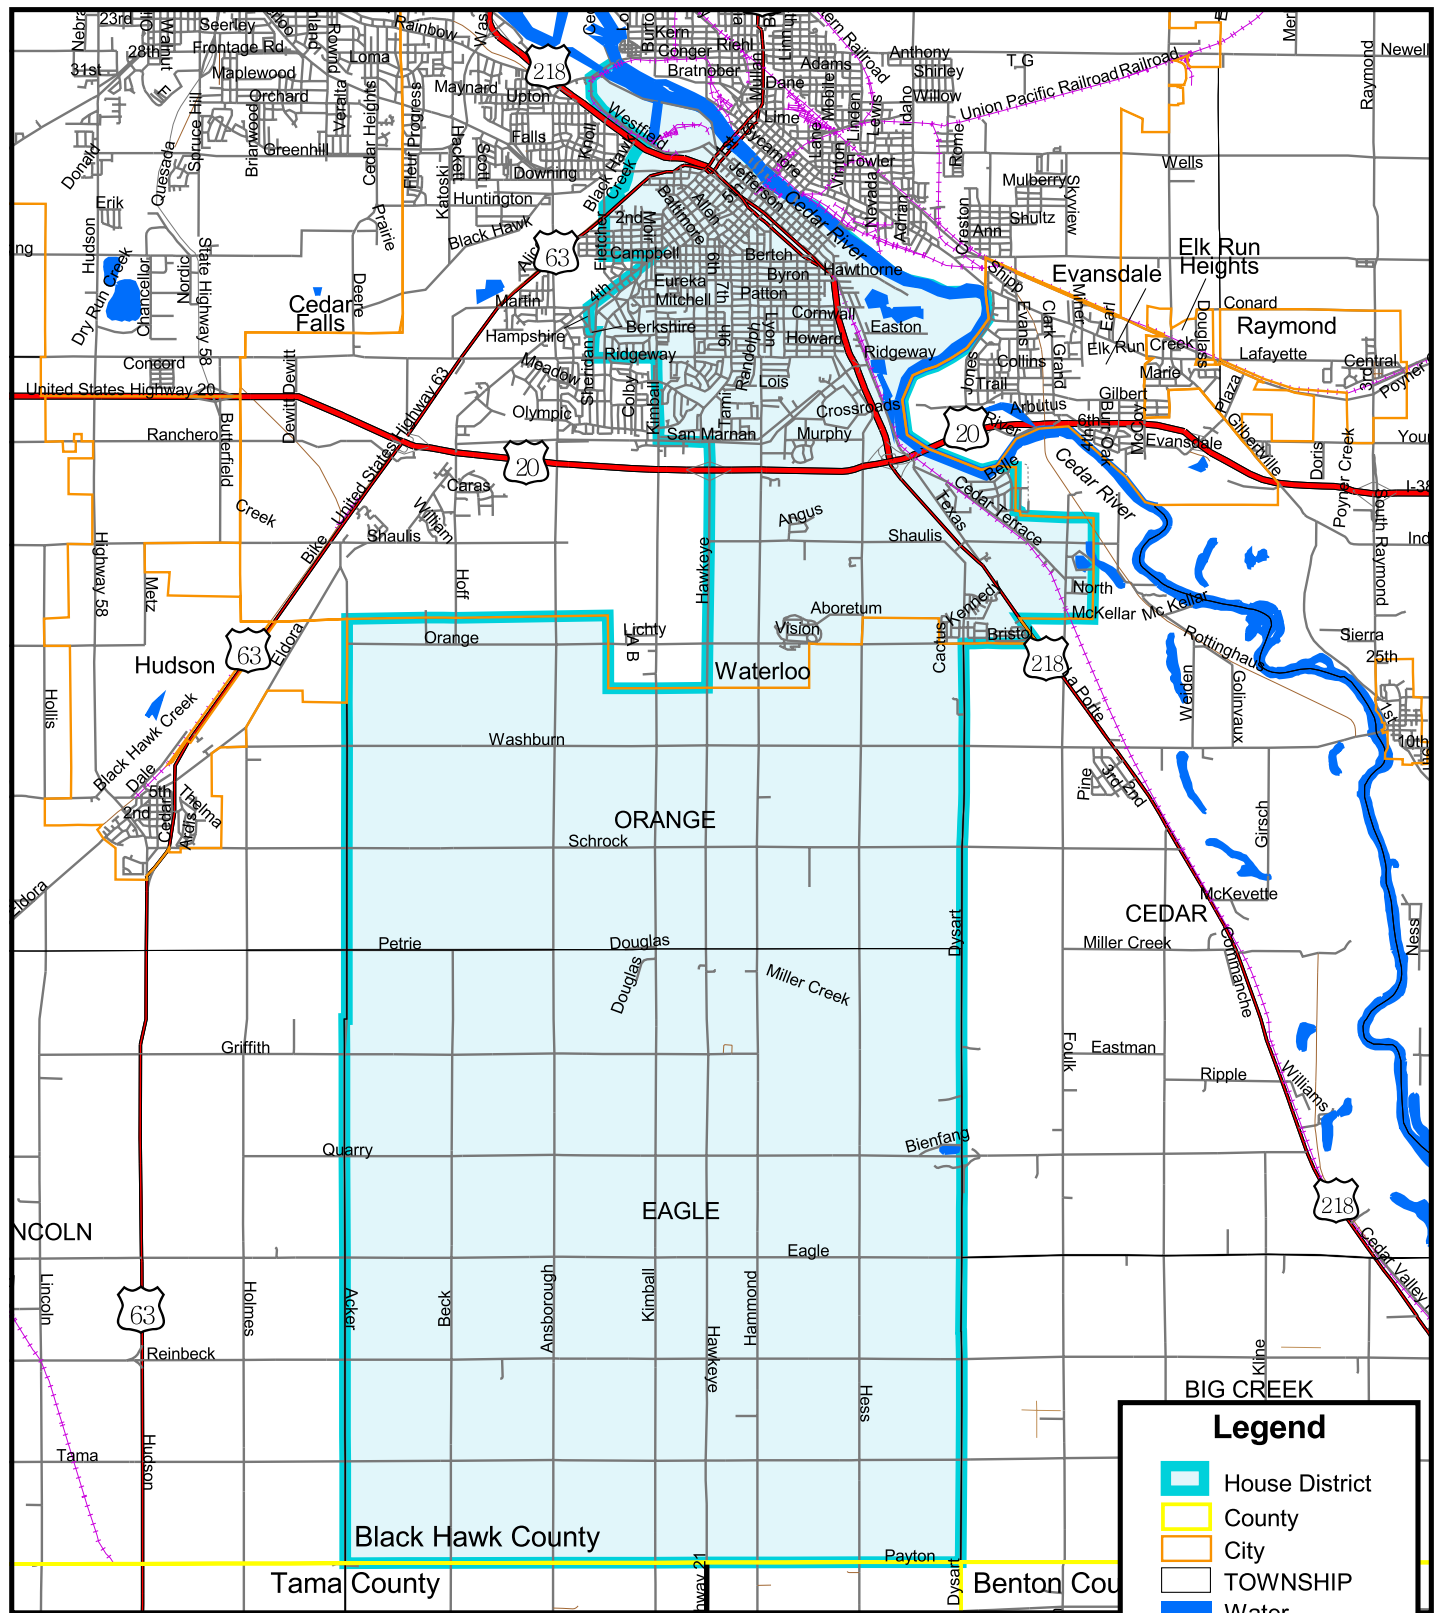

Iowa House of Representatives District 21

(Effective Beginning with the Elections in 2002 for the 80th General Assembly)

Prepared by the Legislative Service Bureau using Jan. 1, 2000, U.S. Census Bureau geographic information.

Legend

- House District
- County
- City
- TOWNSHIP
- Water
- Interstate Road
- Major Road
- Primary Road
- Local Road
- Railroad