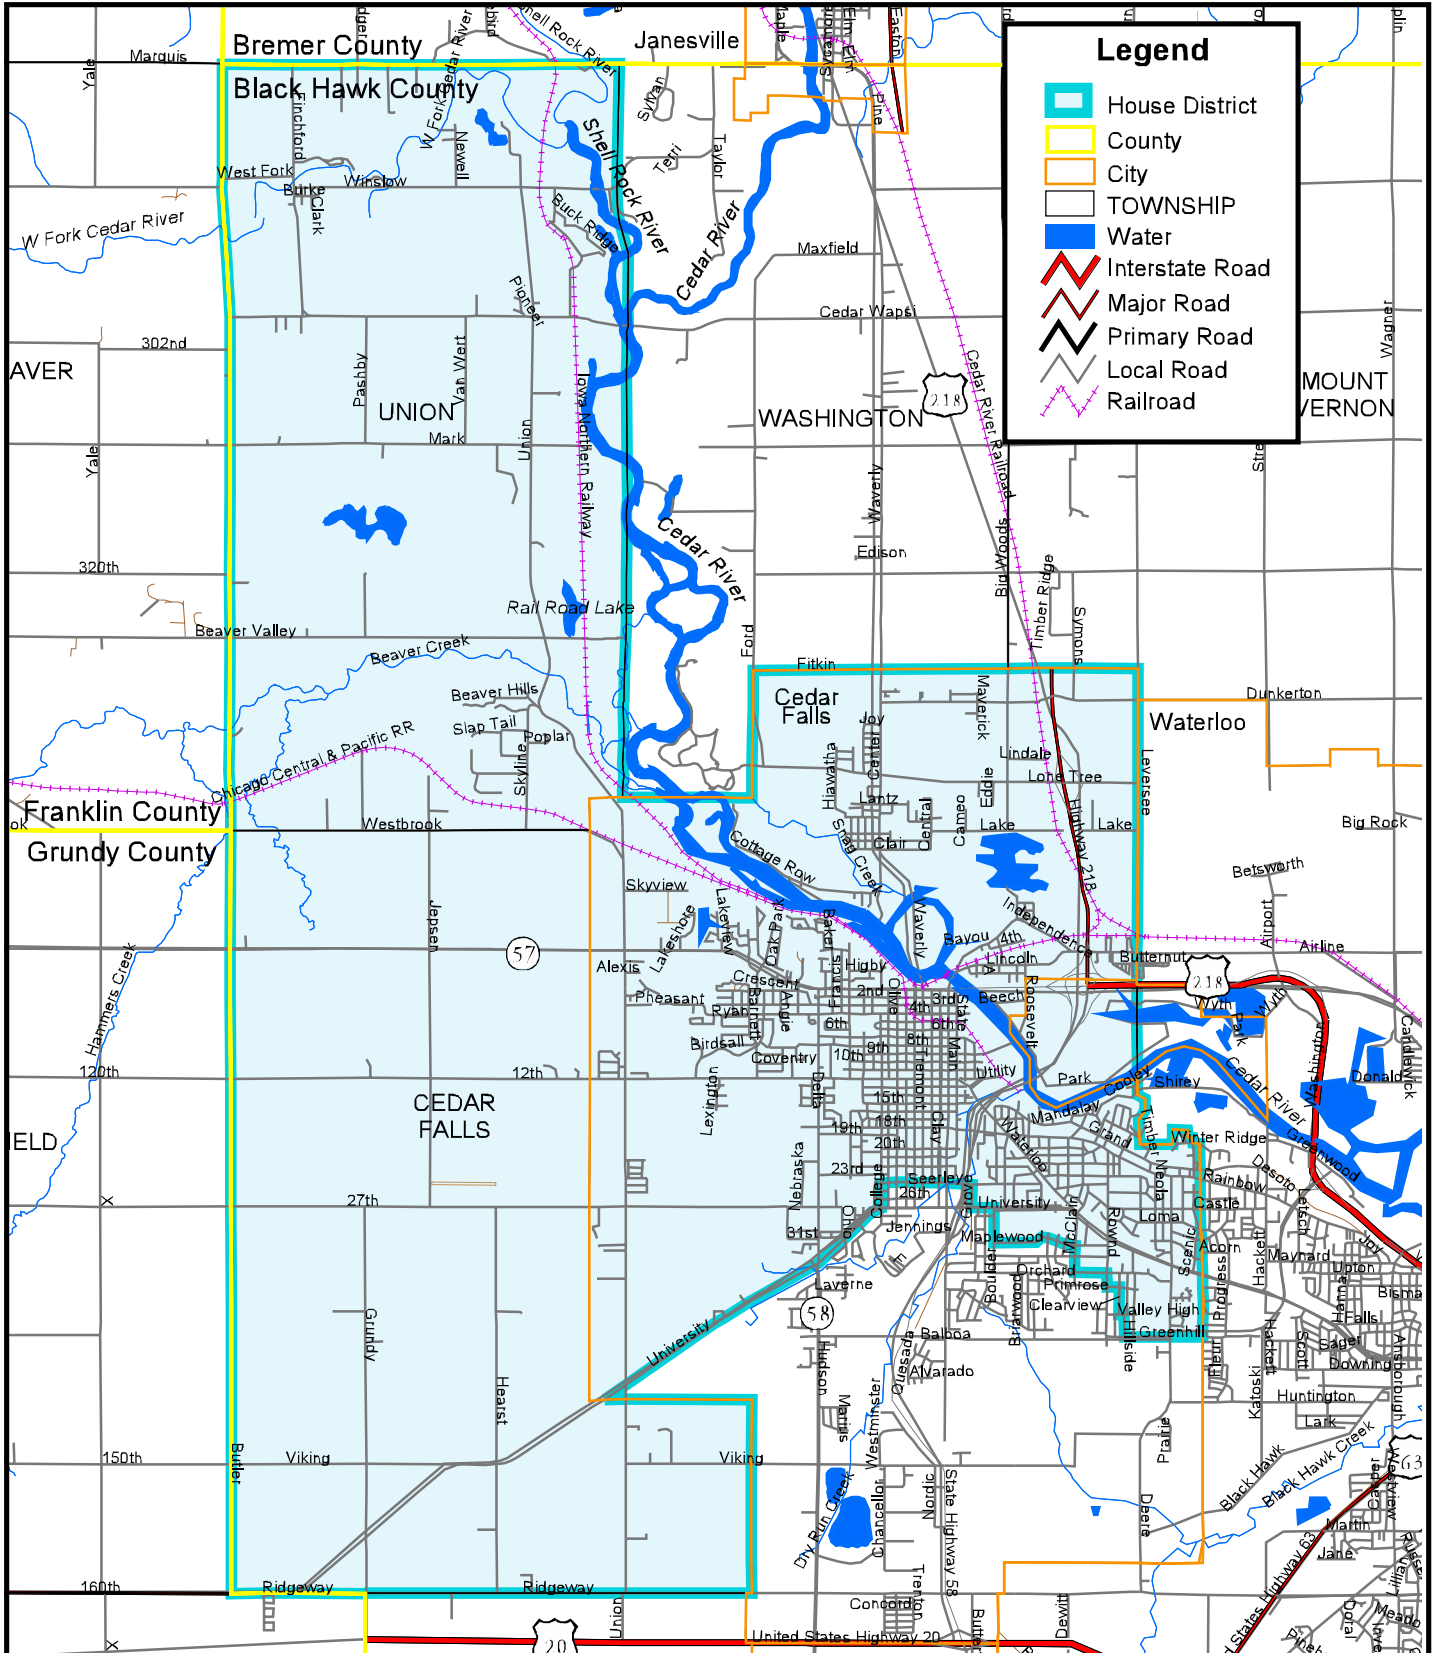

# Iowa House of Representatives District 19

(Effective Beginning with the Elections in 2002 for the 80th General Assembly)

Prepared by the Legislative Service Bureau using Jan. 1, 2000, U.S. Census Bureau geographic information.