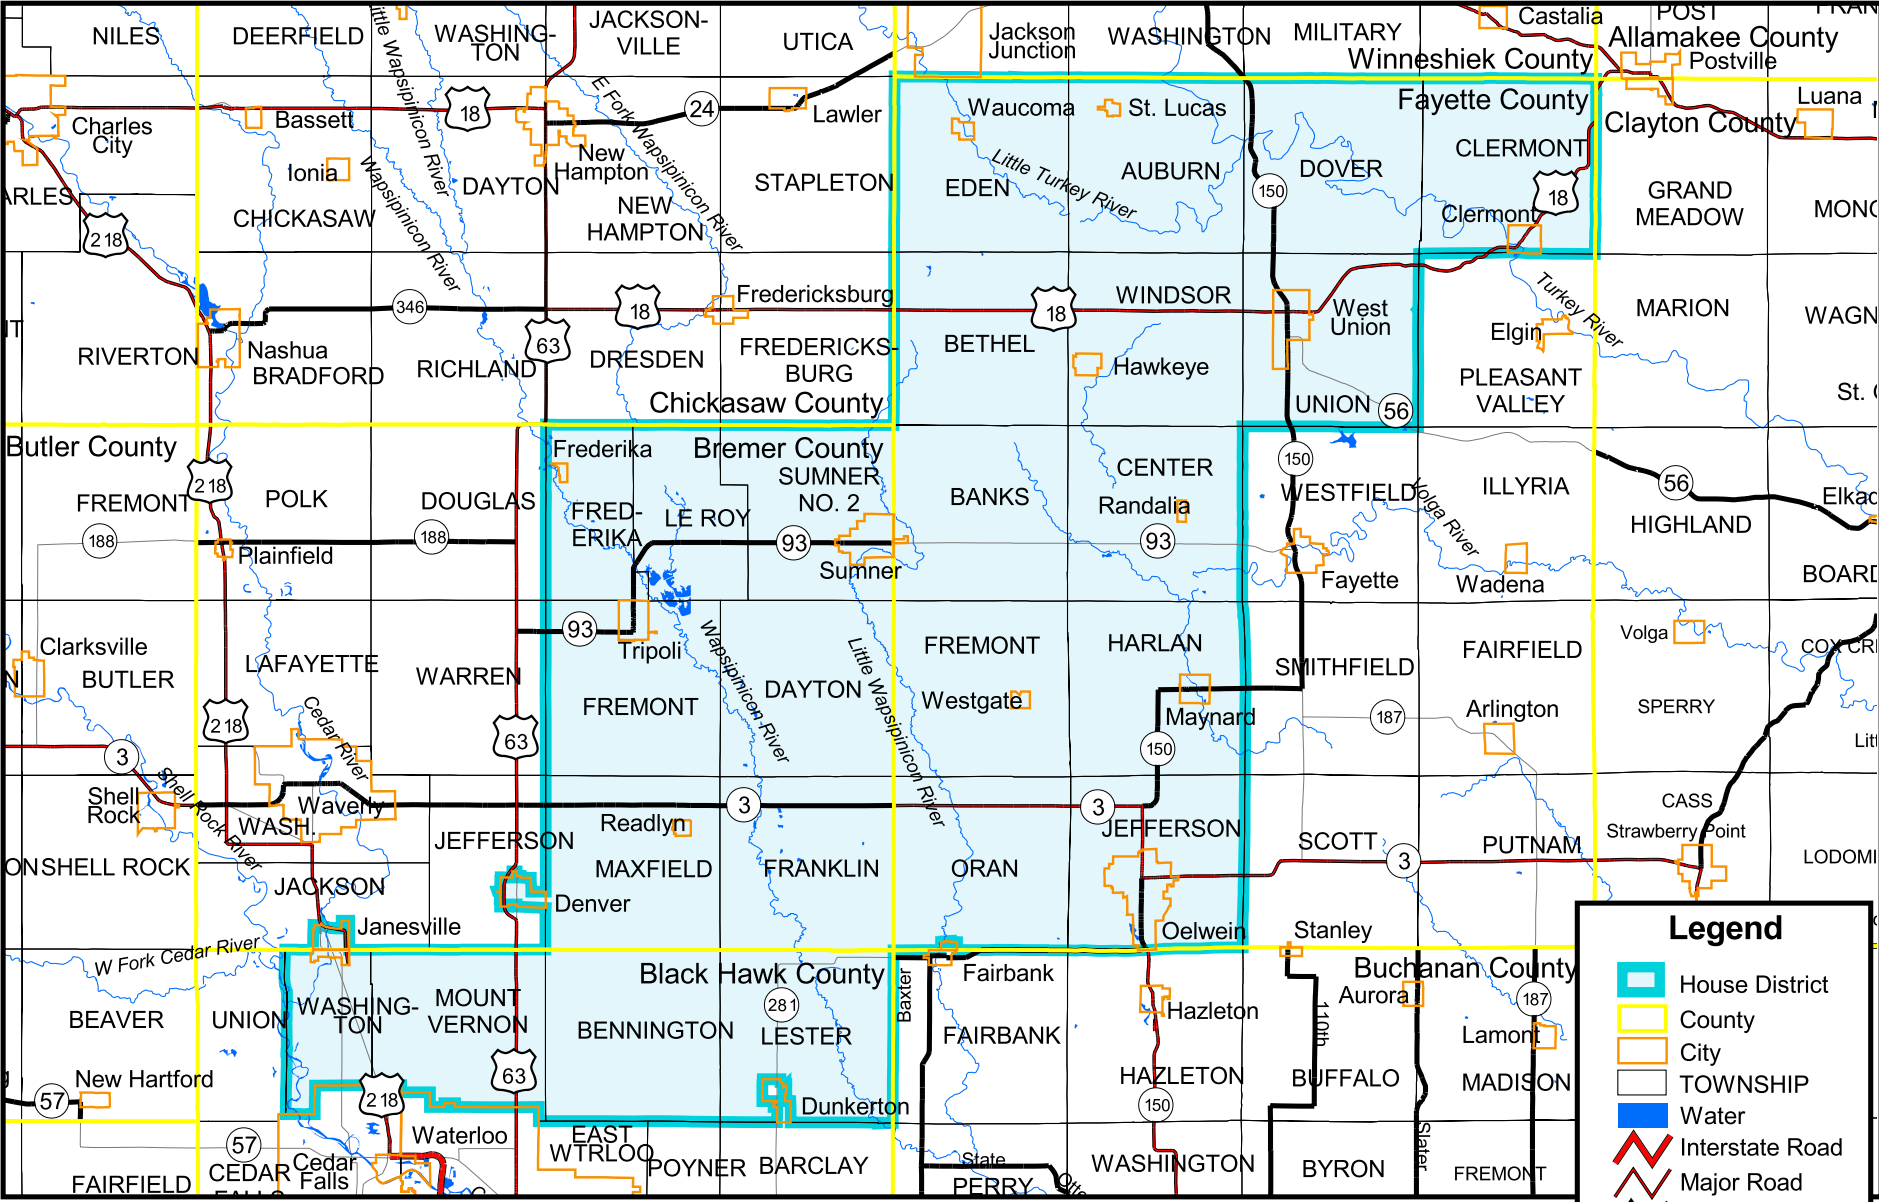

Iowa House of Representatives District 18

(Effective Beginning with the Elections in 2002 for the 80th General Assembly)

Legend

- House District
- County
- City
- TOWNSHIP
- Water
- Interstate Road
- Major Road
- Primary Road
- Local Road
- Railroad

Prepared by the Legislative Service Bureau using Jan. 1, 2000, U.S. Census Bureau geographic information.