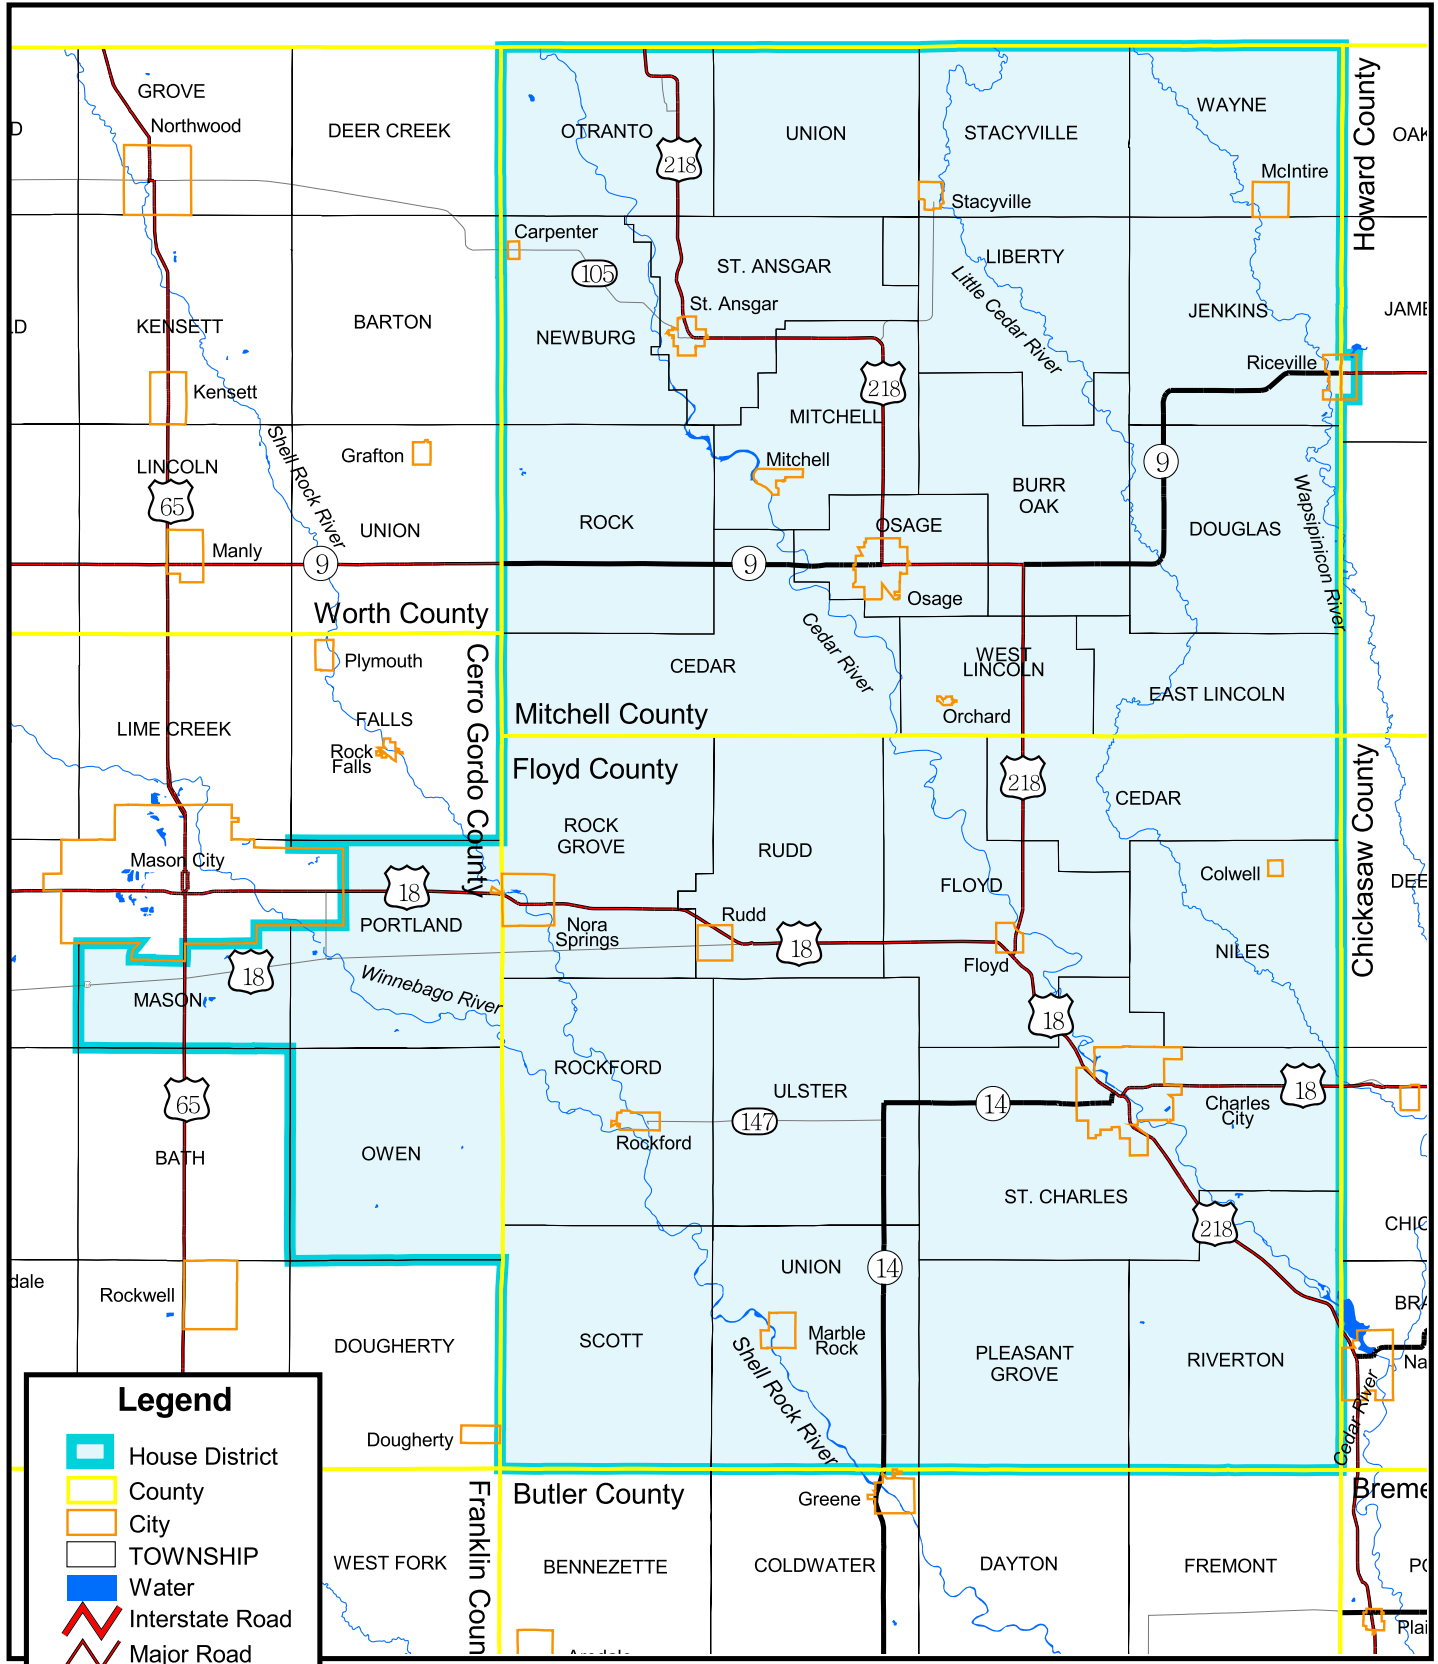

Iowa House of Representatives District 14

(Effective Beginning with the Elections in 2002 for the 80th General Assembly)

Legend

- House District
- County
- City
- TOWNSHIP
- Water
- Interstate Road
- Major Road
- Primary Road
- Local Road
- Railroad

Prepared by the Legislative Service Bureau using Jan. 1, 2000, U.S. Census Bureau geographic information.