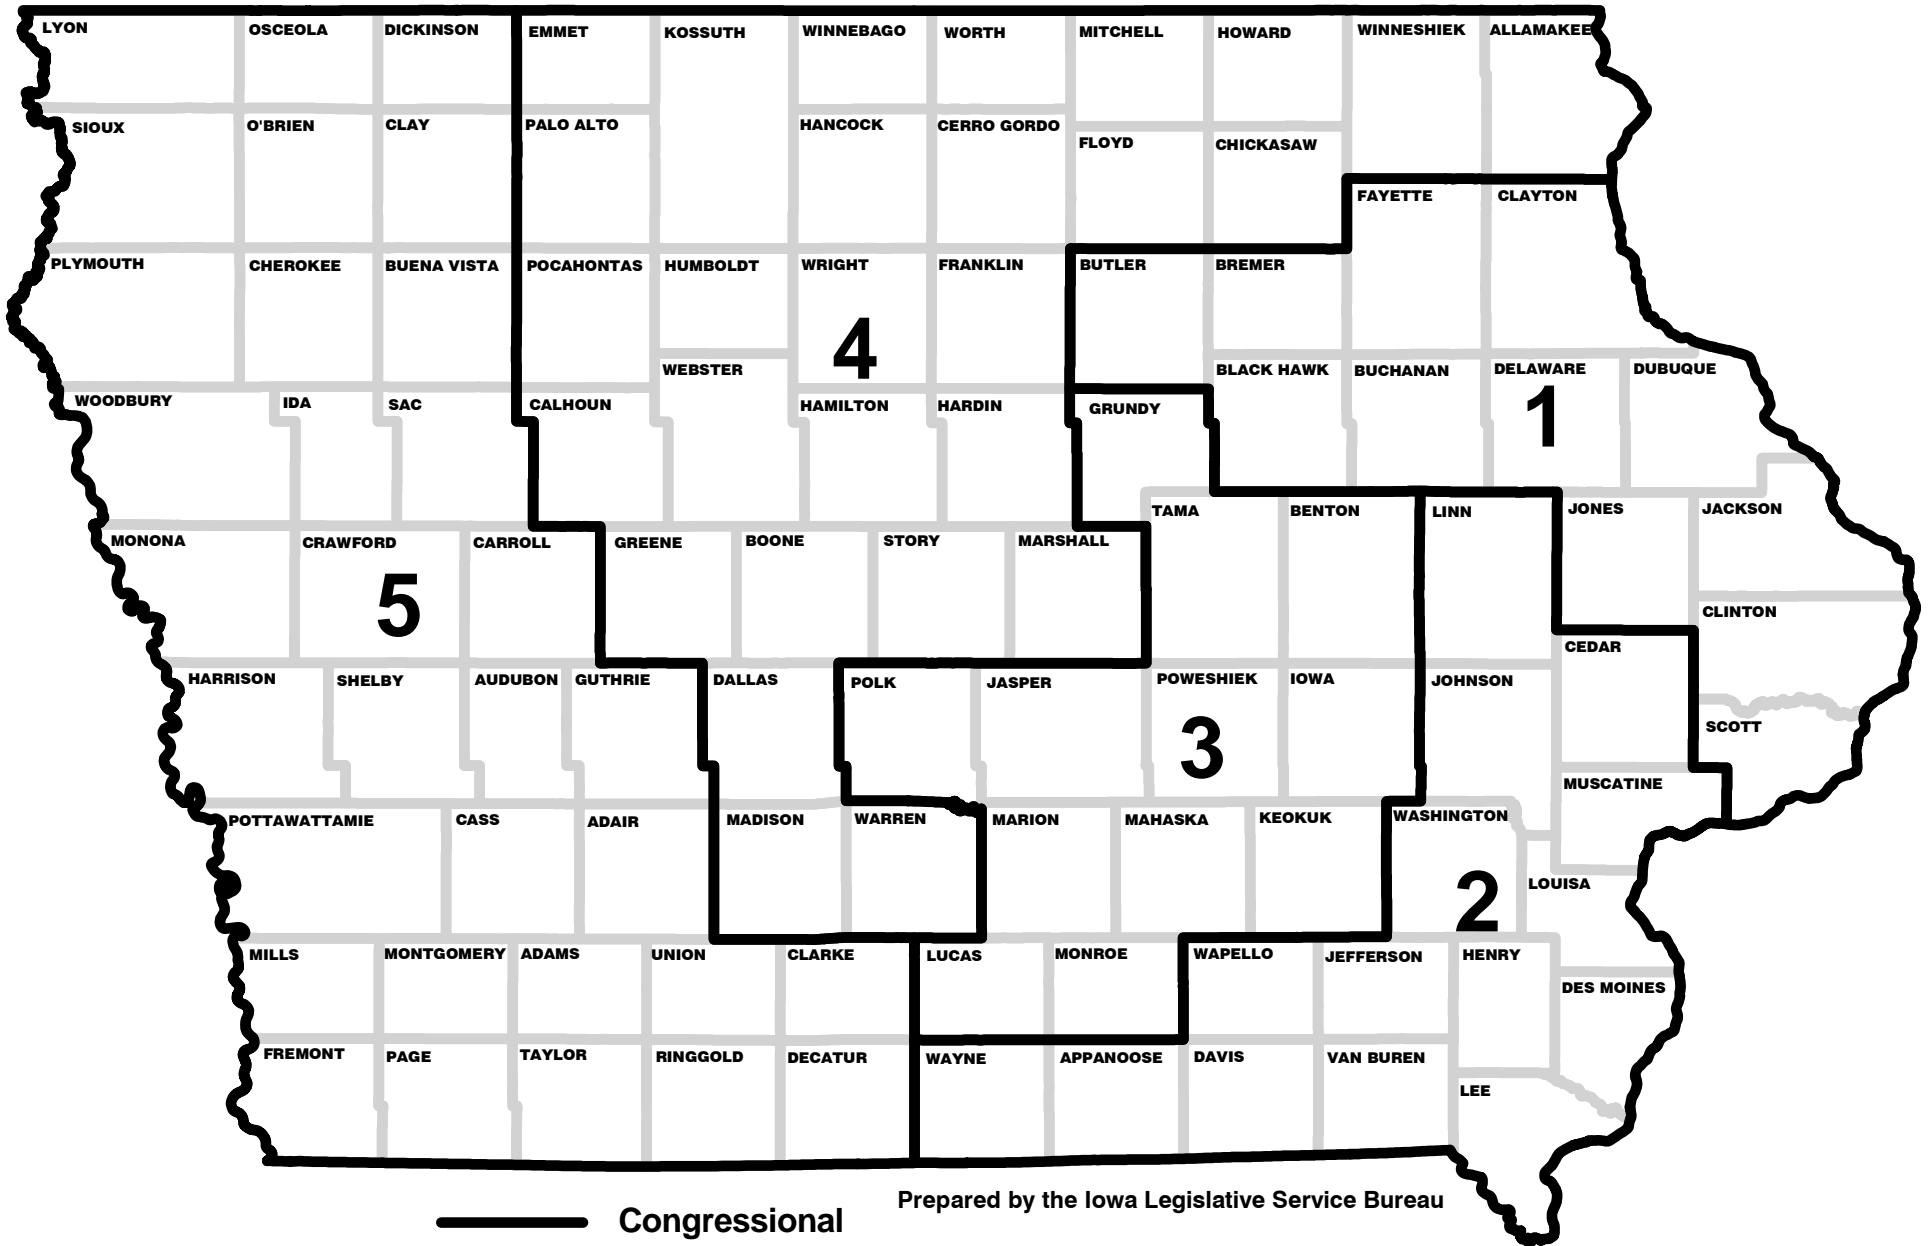

IOWA CONGRESSIONAL DISTRICTS

Effective Beginning with the Elections in 2002 for the 108th U.S. Congress

— Congressional
— County

Prepared by the Iowa Legislative Service Bureau