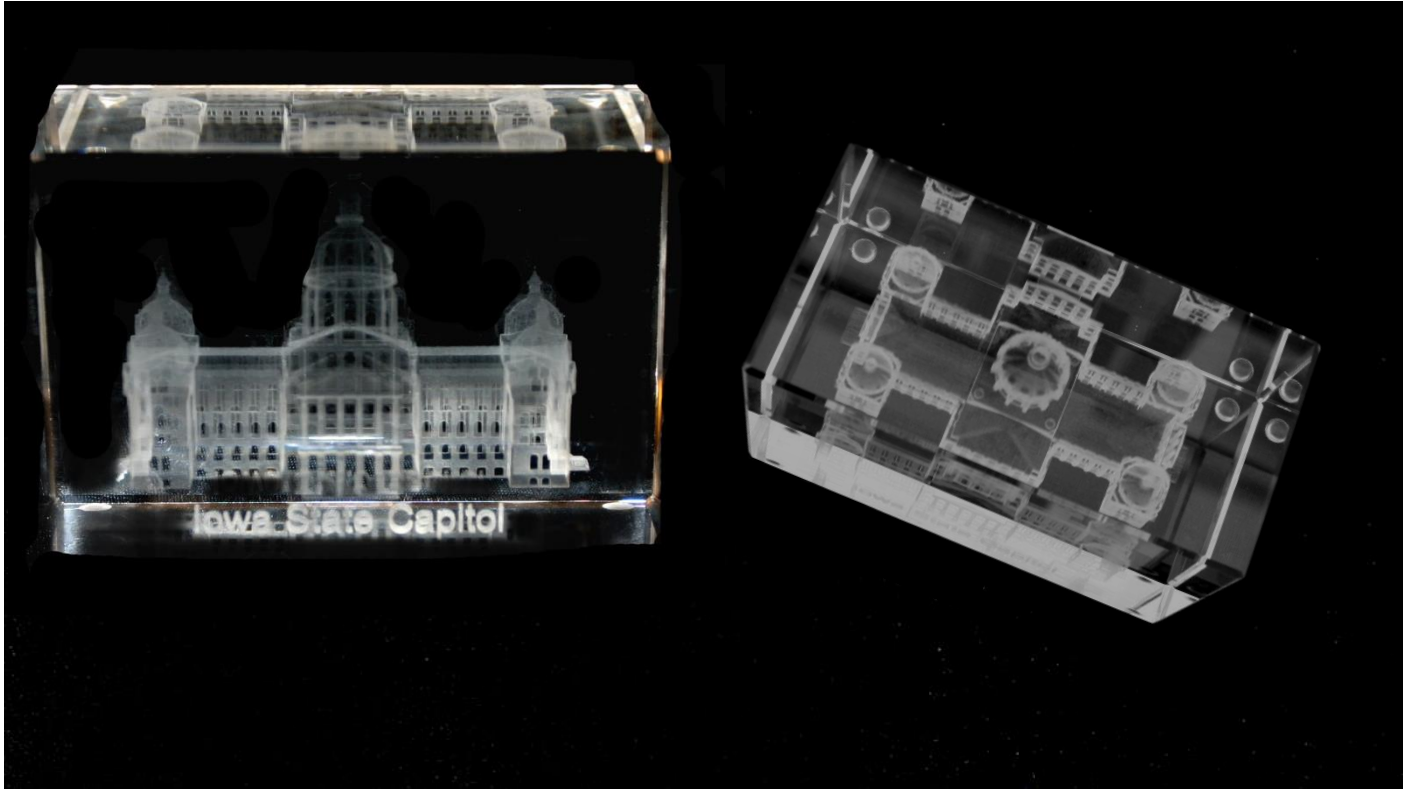

Iowa Capitol Gift Shop

PLU 24—Iowa State Capitol Crystal

Price \$55.00

The rectangle Iowa State Capitol crystal renders a three-dimensional view all four sides and the top of the Capitol. The laser engraved crystal measures 4.75 inches horizontally, 3-inches vertically, and 2.25 inches wide.

Serving the Iowa Legislature

The Capitol Gift Shop is located in the rotunda of the ground floor of the Iowa Capitol. The Capitol Gift Shop offers items for sale relating to the Iowa Capitol and the State of Iowa. Items are not available by mail order. Cash or credit cards are accepted. If you have questions about an item, please call 515-281-8122.