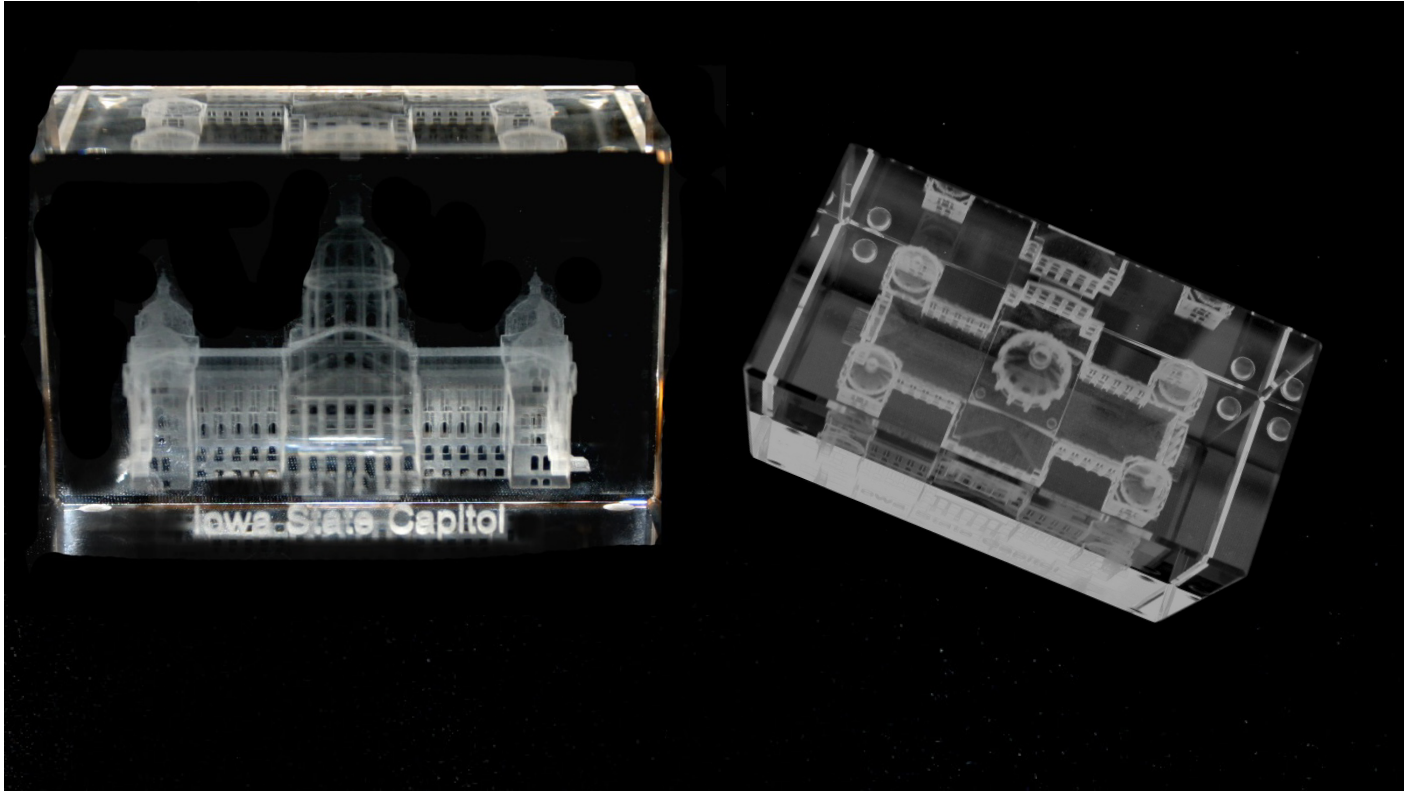

Iowa Capitol Gift Shop

PLU 24 — Iowa State Capitol Crystal

Price \$45.00

The rectangular Iowa State Capitol crystal renders a three-dimensional view of all four sides and the top of the Capitol. The laser-engraved crystal measures 4.75 inches horizontally, 3 inches vertically, and 2.25 inches wide.

Serving the Iowa Legislature

The Capitol Gift Shop is located in the rotunda of the ground floor of the Iowa Capitol. The Capitol Gift Shop offers items for sale relating to the Iowa Capitol and the State of Iowa. Items are not available by mail order. Cash or credit cards are accepted. If you have questions about an item, please call 515-281-8122.