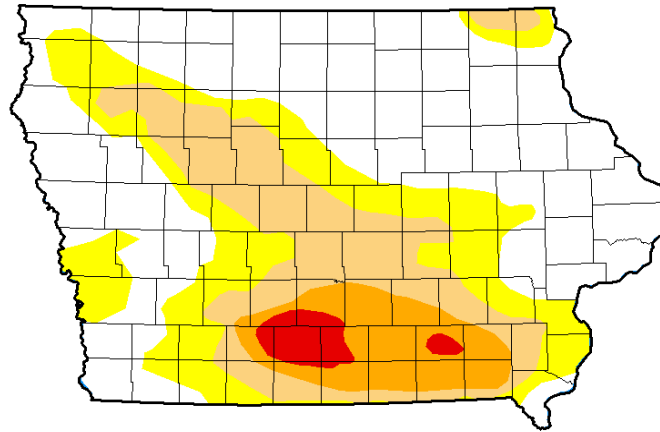

**IOWA DROUGHT CONDITIONS AS OF SEPTEMBER 5, 2017**

**Drought Conditions.** Below is a map detailing drought conditions for Iowa as of September 5, 2017. Conditions have improved in some areas of Iowa; however, two areas in southern Iowa are still categorized with extreme drought. The information is from the [United States Drought Monitor](#).

Week	None	D0-D4	D1-D4	D2-D4	D3-D4	D4
<b>Current</b> <a href="#">2017-09-05</a>	50.32	49.68	28.15	9.96	2.26	0.00
<b>Last Week</b> <a href="#">2017-08-29</a>	51.85	48.15	27.62	9.55	2.27	0.00
<b>3 Months Ago</b> <a href="#">2017-06-06</a>	98.66	1.34	0.00	0.00	0.00	0.00
<b>Start of Calendar Year</b> <a href="#">2016-12-27</a>	86.11	13.89	0.00	0.00	0.00	0.00
<b>Start of Water Year</b> <a href="#">2016-09-27</a>	95.07	4.93	0.00	0.00	0.00	0.00
<b>One Year Ago</b> <a href="#">2016-09-06</a>	98.85	1.15	0.00	0.00	0.00	0.00