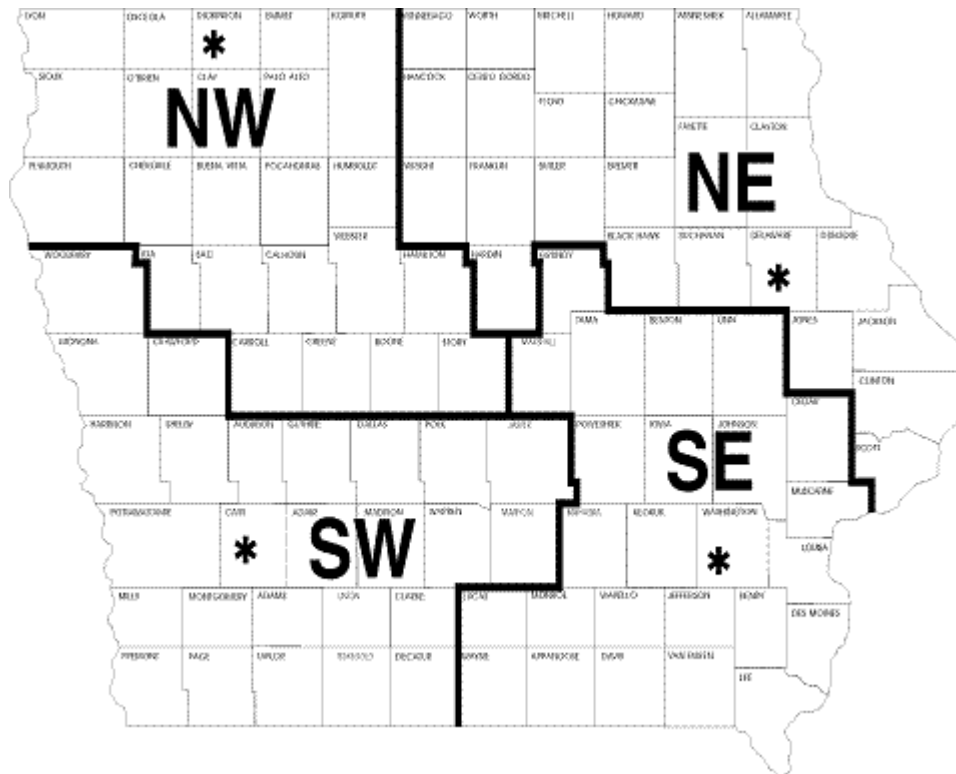

1.4(7) Fish and wildlife division, wildlife bureau district offices.

WILDLIFE BUREAU DISTRICT OFFICES

Northwest Field District Office
Spirit Lake Hatchery
122 252nd Avenue
Spirit Lake, Iowa 51360
Ph.: (712)336-1840

Northeast Field District Office
Manchester Fish Hatchery
22693 205th Avenue
Manchester, Iowa 52057
Ph.: (319)927-3276

Southwest Field District Office
Cold Springs State Park
Lewis, Iowa 51544
Ph.: (712)709-2587

Southeast Field District Office
Lake Darling State Park
110 Lake Darling Road
Brighton, Iowa 52540
Ph.: (319)694-2430