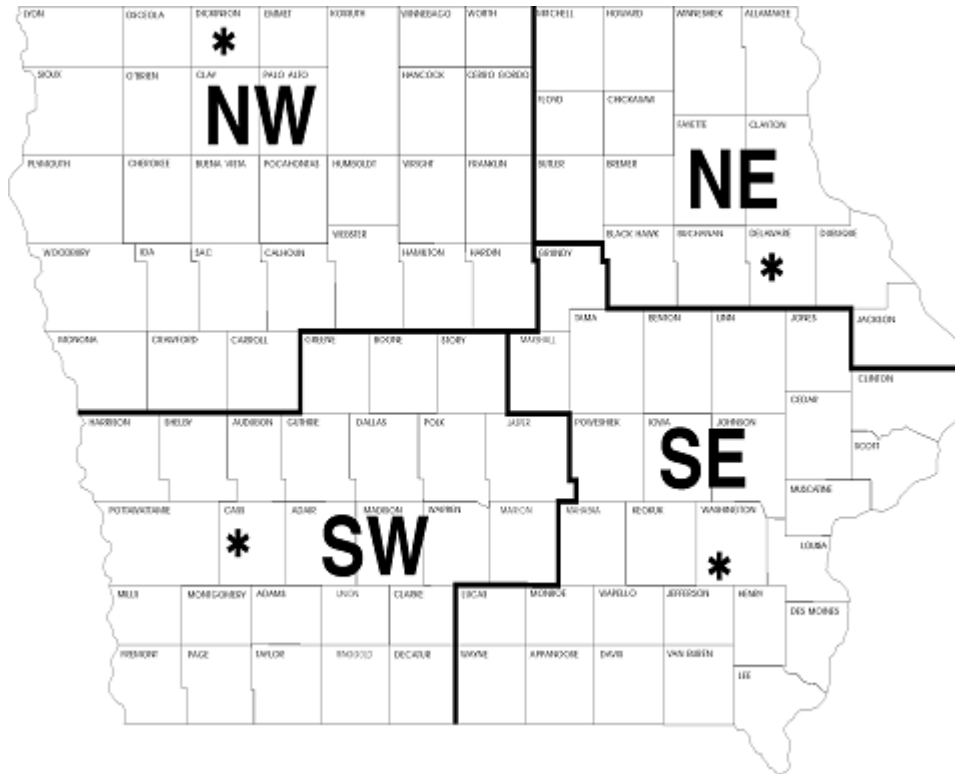

1.4(6) Fish and wildlife division, fisheries bureau district offices.

FISHERIES BUREAU DISTRICT OFFICES

Northwest Field District Office
Spirit Lake Hatchery
122 252nd Avenue
Spirit Lake, Iowa 51360
Ph.: (712)336-1840

Northeast Field District Office
Manchester Fish Hatchery
22693 205th Avenue
Manchester, Iowa 52057
Ph.: (319)927-3276

Southwest Field District Office
Cold Springs State Park
Lewis, Iowa 51544
Ph.: (712)709-2587

Southeast Field District Office
Lake Darling State Park
110 Lake Darling Road
Brighton, Iowa 52540
Ph.: (319)694-2430