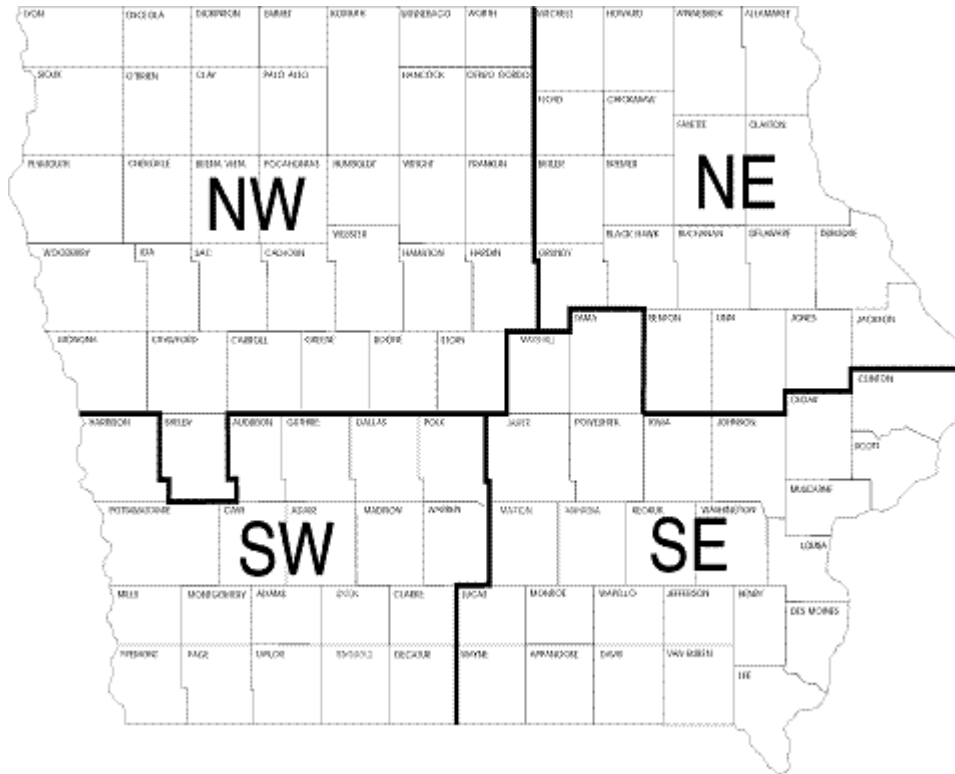

1.4(4) Parks and recreation bureau district offices.

PARKS AND RECREATION BUREAU DISTRICT OFFICES

Northwest District Field Office
Black Hawk State Park
P.O. Box 619
Lake View, Iowa 51450
Ph.: (712)657-2639

Northeast District Field Office
913 W. Main
Manchester, Iowa 52076
Ph.: (319)927-8770

Green Valley District Field Office (SW)
1480 130th Street
Creston, Iowa 50801
Ph.: (515)782-7814

Southeast District Field Office
Lake Darling State Park
110 Lake Darling Road
Brighton, Iowa 52540
Ph.: (319)694-2430