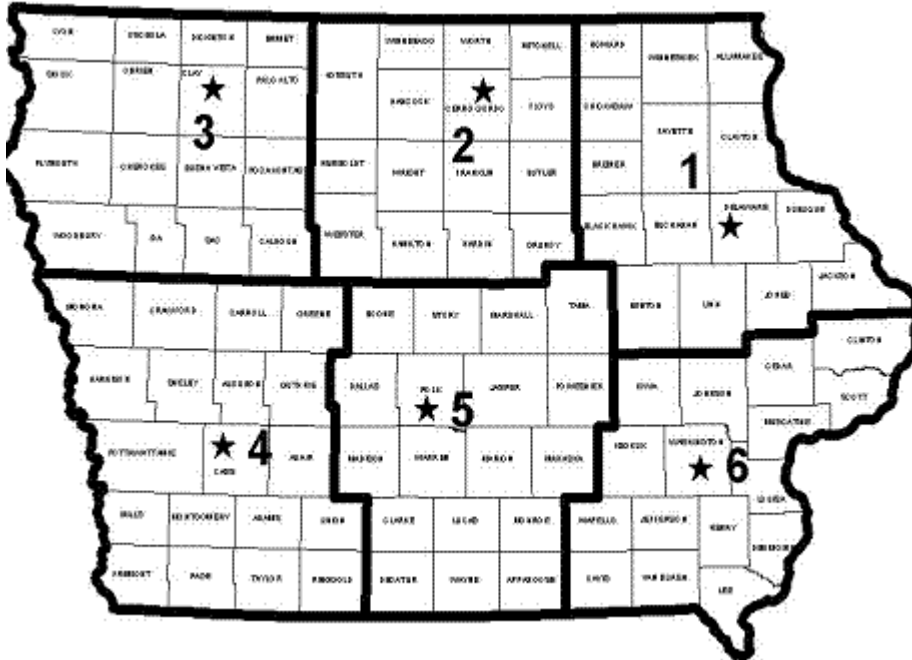

561—1.4(17A,455A) Location of offices.

1.4(1) The central office is located on the fourth and fifth floors of the Henry A. Wallace Building, 502 East Ninth Street, Des Moines, Iowa 50319-0034. The general telephone number is (515)281-5145.

1.4(2) The environmental protection division is located in the central office with the following exceptions. The air quality bureau is located at 7900 Hickman Road, Suite 1, Urbandale, Iowa 50322. The water supply section and the emergency response group are located at 401 SW Seventh Street, Suites M and I, Des Moines, Iowa 50309. See the following map for field office locations.

ENVIRONMENTAL PROTECTION DIVISION FIELD OFFICES

Field Office No. 1
909 W. Main St.
Manchester, Iowa 52057
Ph.: (319)927-2640

Field Office No. 2
2300 15th St. SW
P.O. Box 1443
Mason City, Iowa 50401
Ph.: (641)424-4073

Field Office No. 3
1900 North Grand Ave.
Spencer, Iowa 51301
Ph.: (712)262-4177

Field Office No. 4
1401 Sunnyside Lane
Atlantic, Iowa 50022
Ph.: (712)243-1934

Field Office No. 5
401 SW 7th St., Suite I
Des Moines, Iowa 50309
Ph.: (515)725-0268

Field Office No. 6
1004 W. Madison
Washington, Iowa 52353
Ph.: (319)653-2135

1.4(3) The state geologist’s office is located at 109 Trowbridge Hall, Iowa City, Iowa 52242-1319, and the telephone number is (319)335-1575.