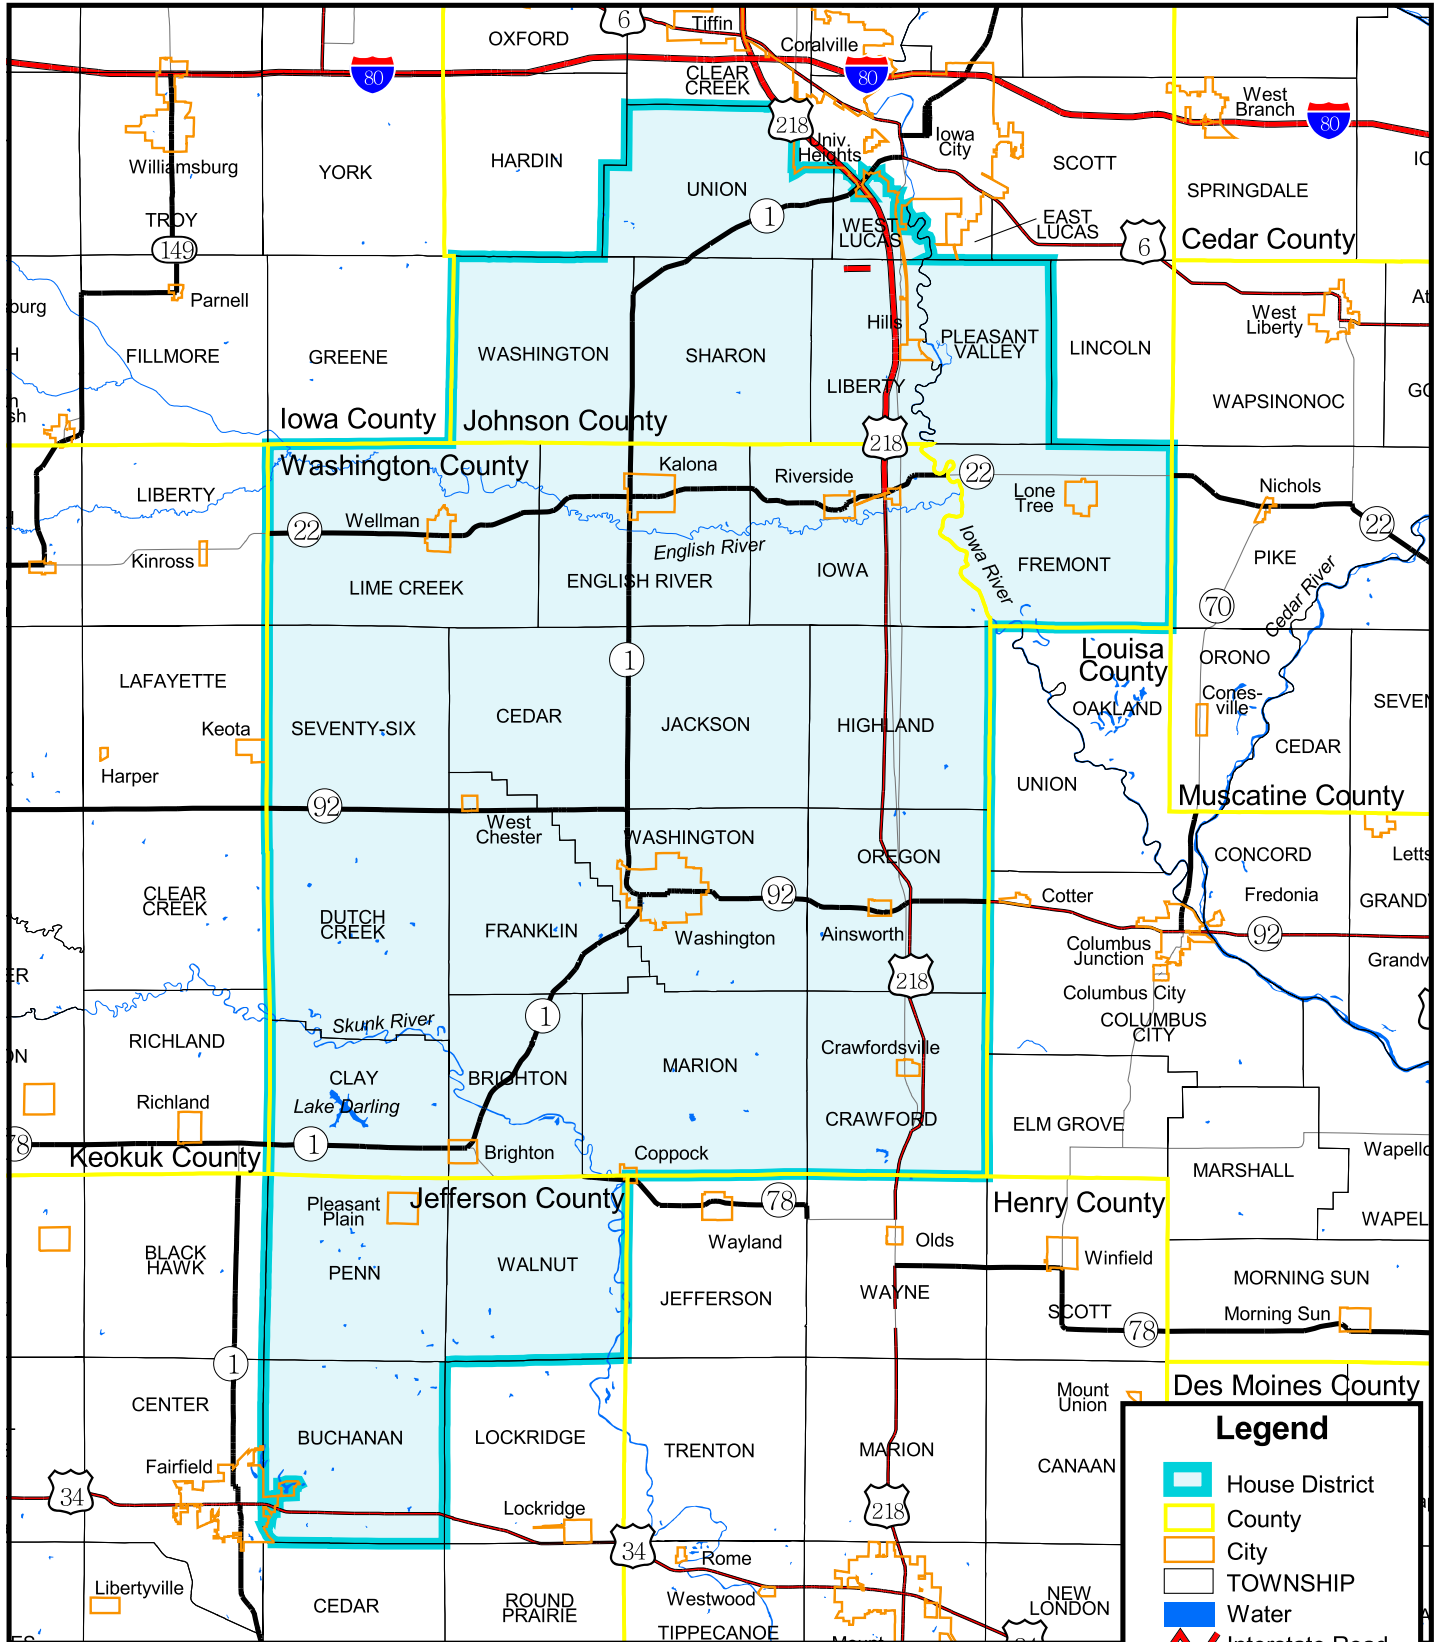

Iowa House of Representatives District 89

(Effective Beginning with the Elections in 2002 for the 80th General Assembly)

Legend

- House District
- County
- City
- TOWNSHIP
- Water
- Interstate Road
- Major Road
- Primary Road
- Local Road
- Railroad

Prepared by the Legislative Service Bureau using Jan. 1, 2000, U.S. Census Bureau geographic information.