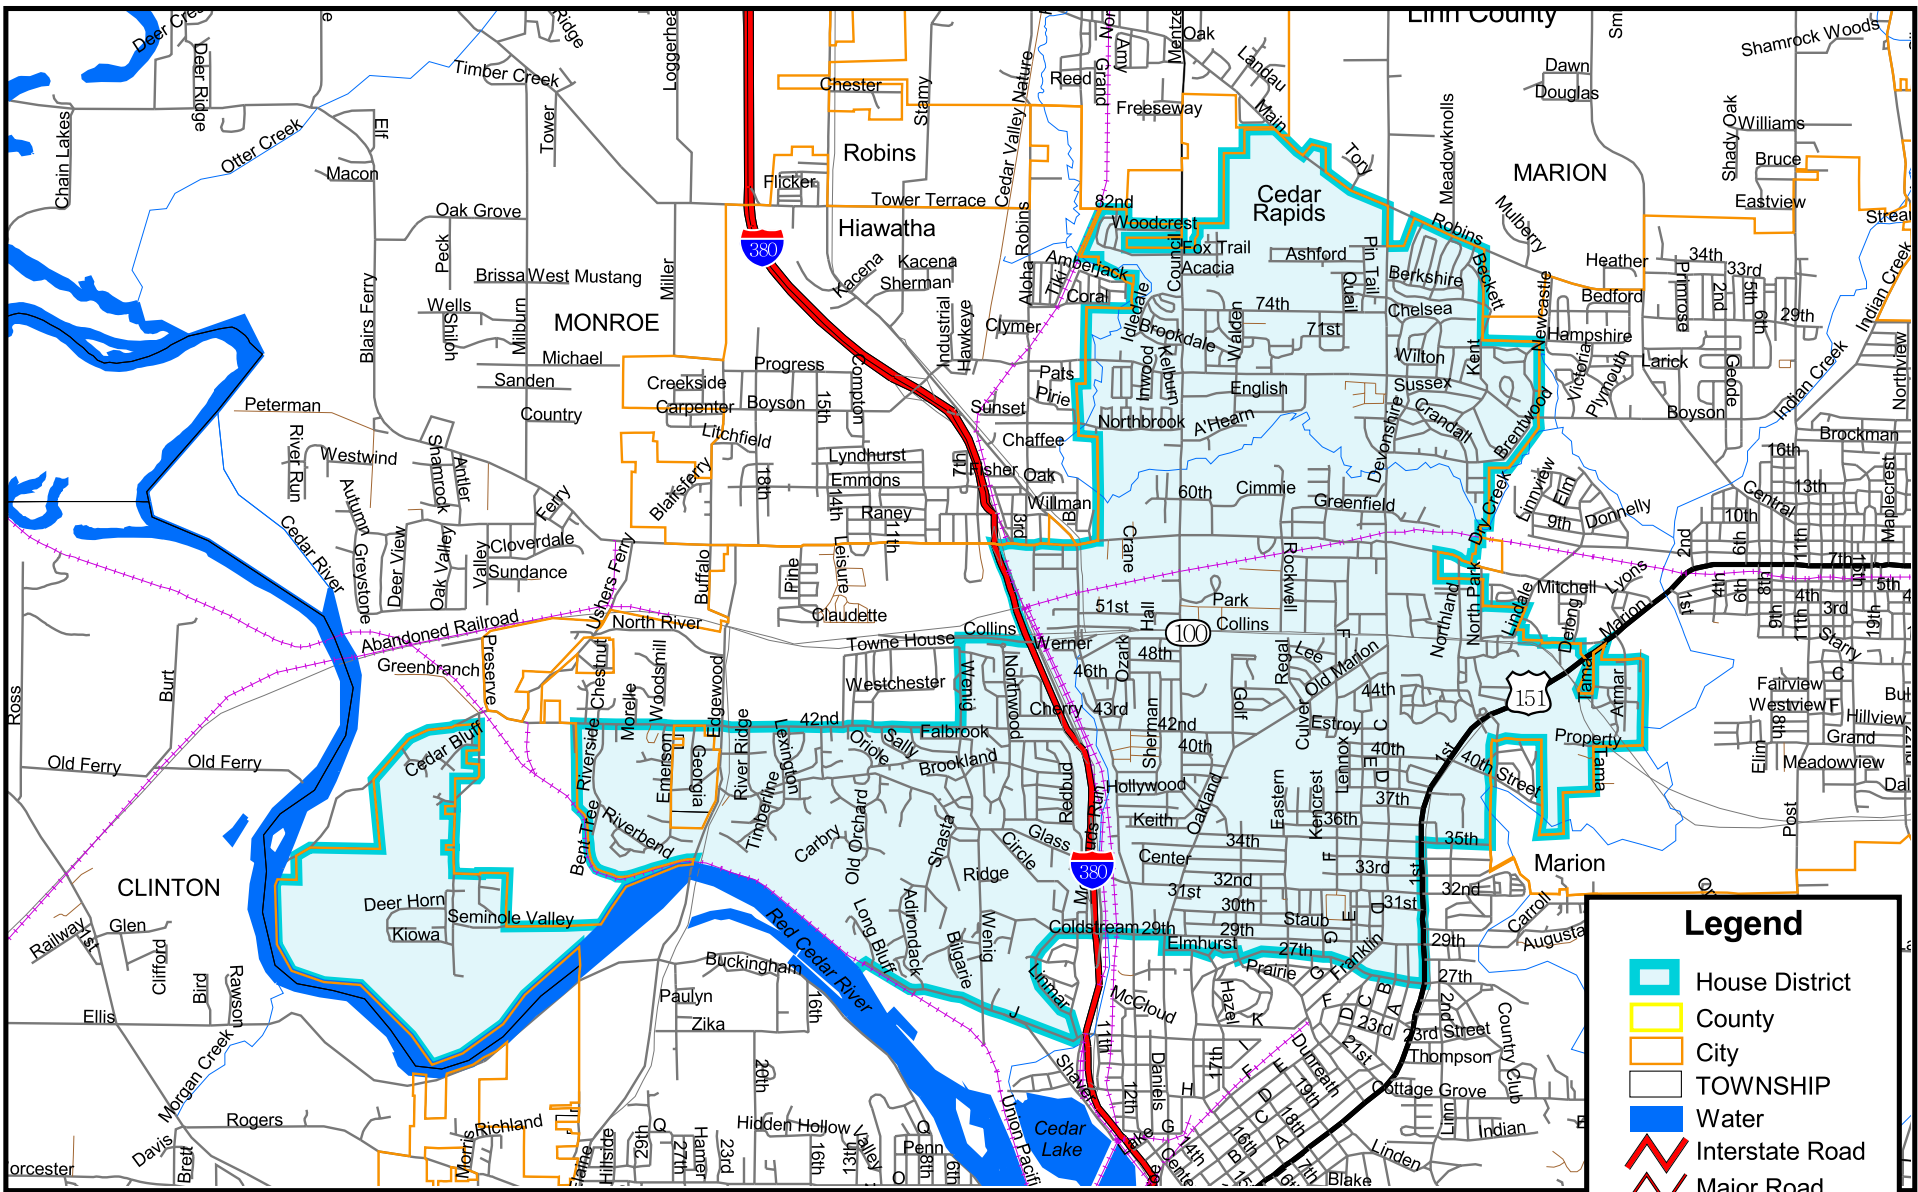

Iowa House of Representatives District 37

(Effective Beginning with the Elections in 2002 for the 80th General Assembly)

Legend

- House District
- County
- City
- TOWNSHIP
- Water
- Interstate Road
- Major Road
- Primary Road
- Local Road
- Railroad

Prepared by the Legislative Service Bureau using Jan. 1, 2000, U.S. Census Bureau geographic information.