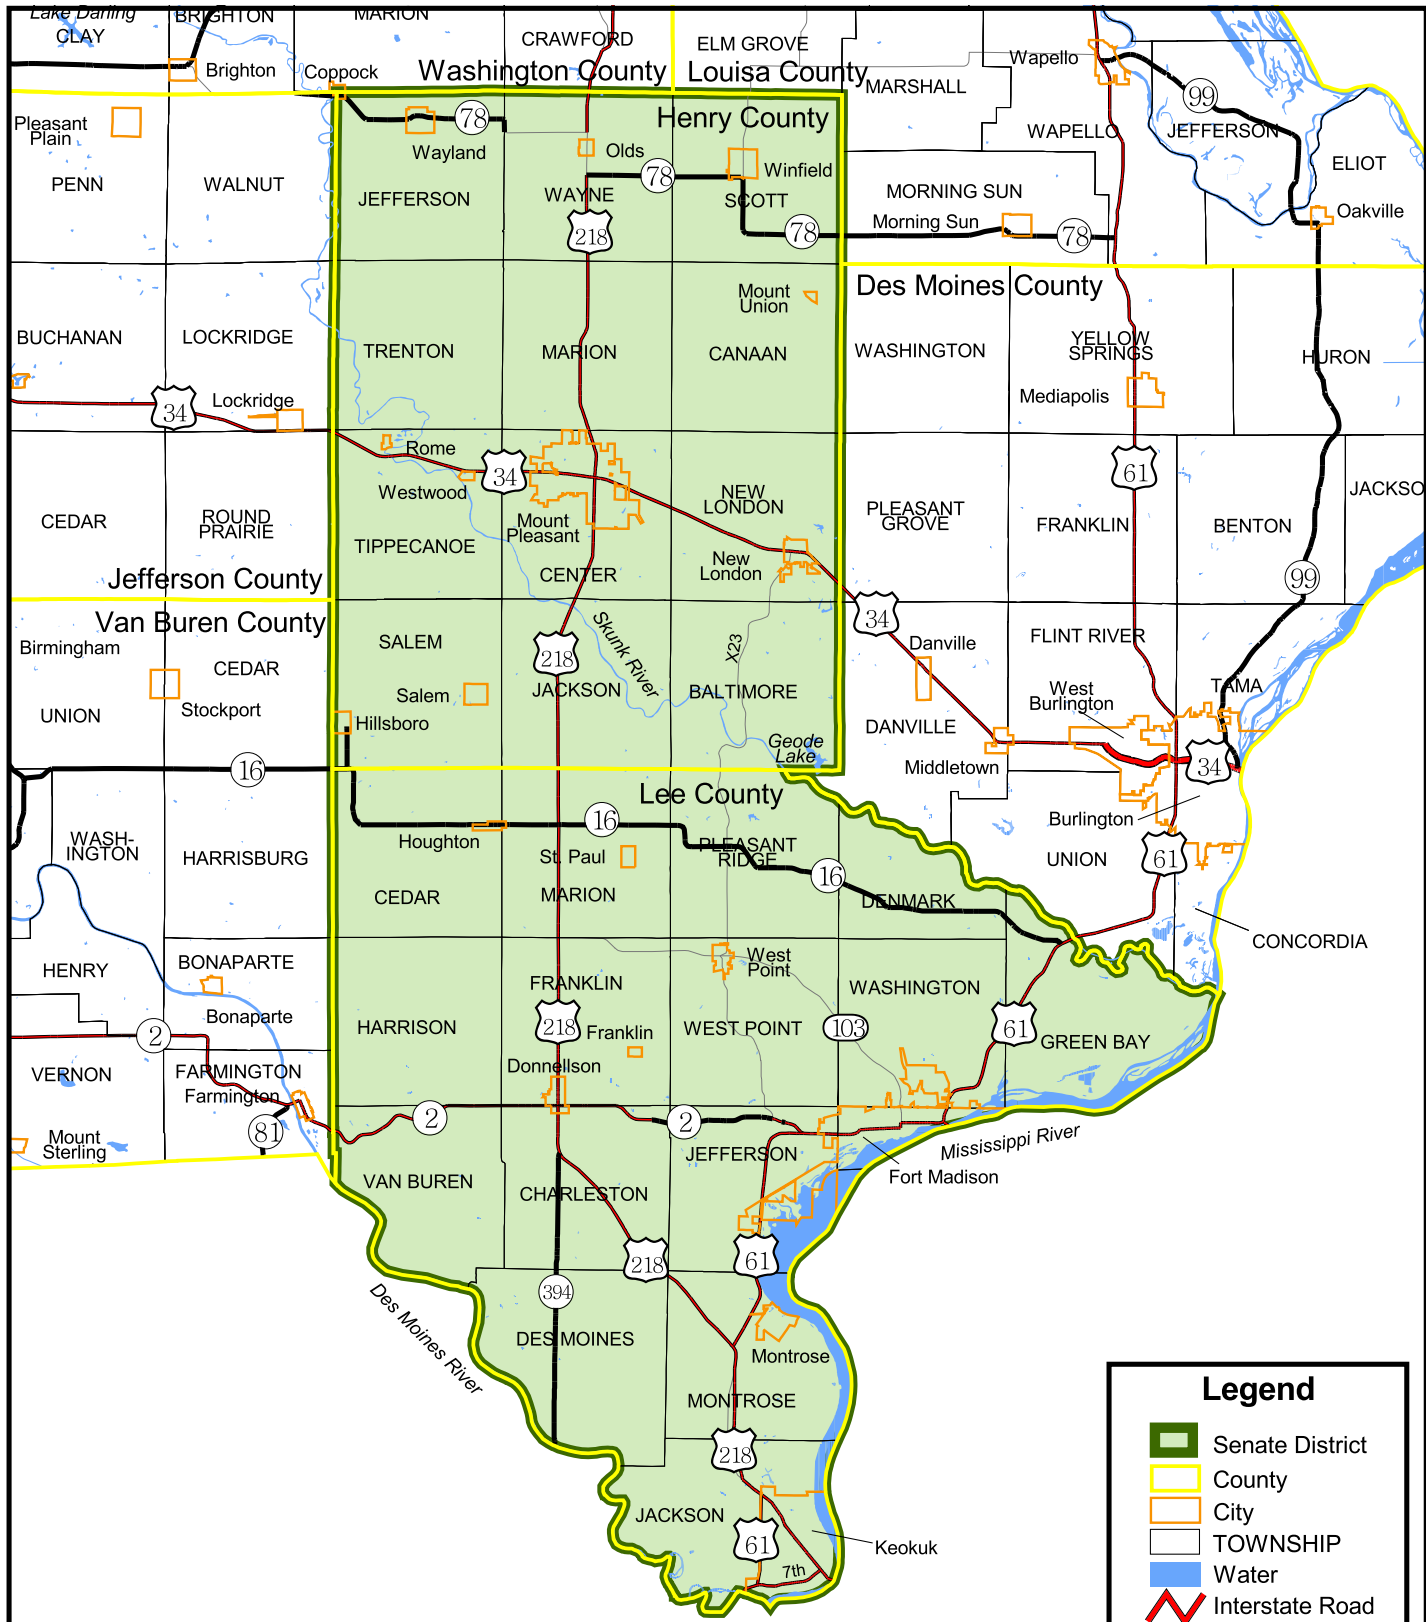

Iowa Senate District 46

(Effective Beginning with the Elections in 2002 for the 80th General Assembly)

Prepared by the Legislative Service Bureau using Jan. 1, 2000, U.S. Census Bureau geographic information.

Legend

- Senate District
- County
- City
- TOWNSHIP
- Water
- Interstate Road
- Major Road
- Primary Road
- Local Road
- Railroad