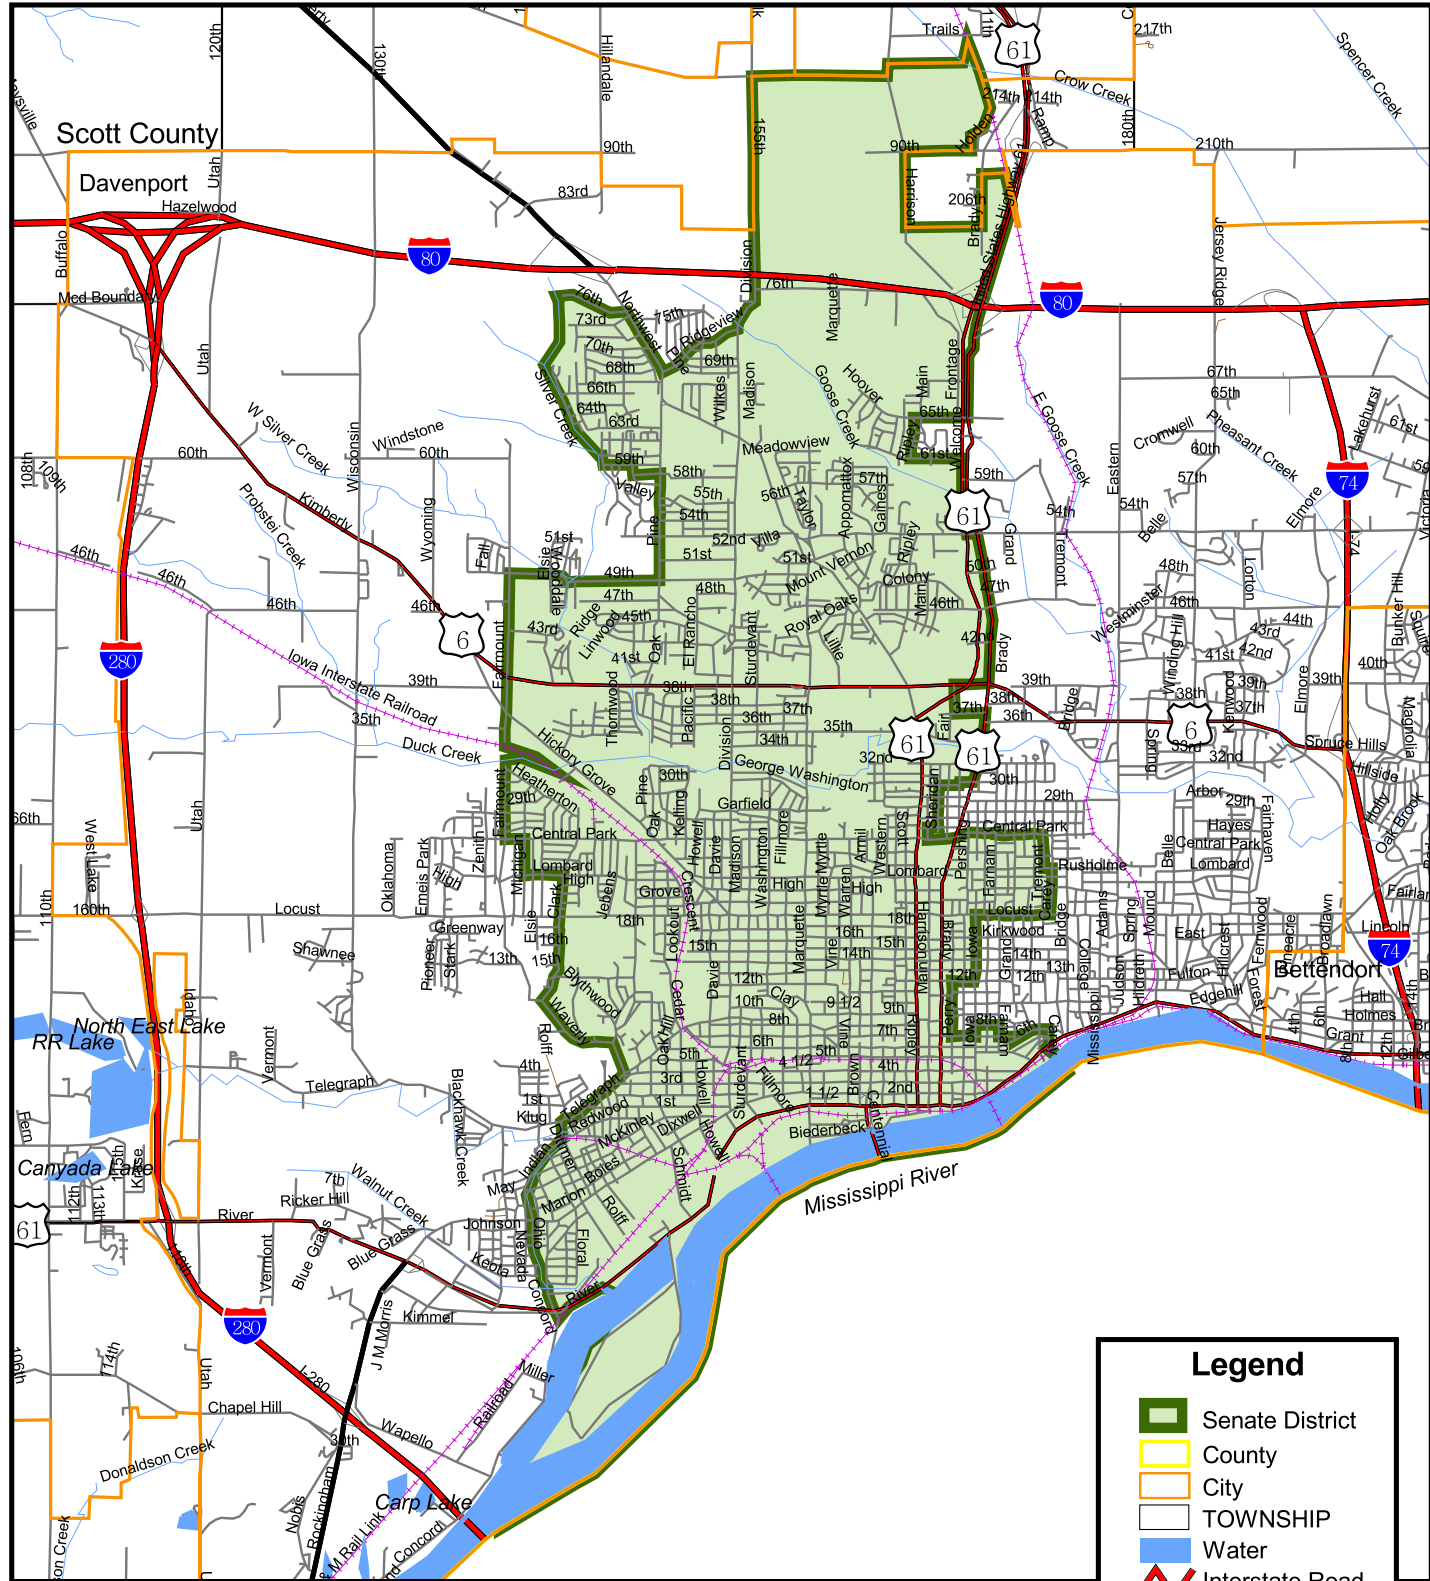

Iowa Senate District 43

(Effective Beginning with the Elections in 2002 for the 80th General Assembly)

Prepared by the Legislative Service Bureau using Jan. 1, 2000, U.S. Census Bureau geographic information.

Legend

- Senate District
- County
- City
- TOWNSHIP
- Water
- Interstate Road
- Major Road
- Primary Road
- Local Road
- Railroad