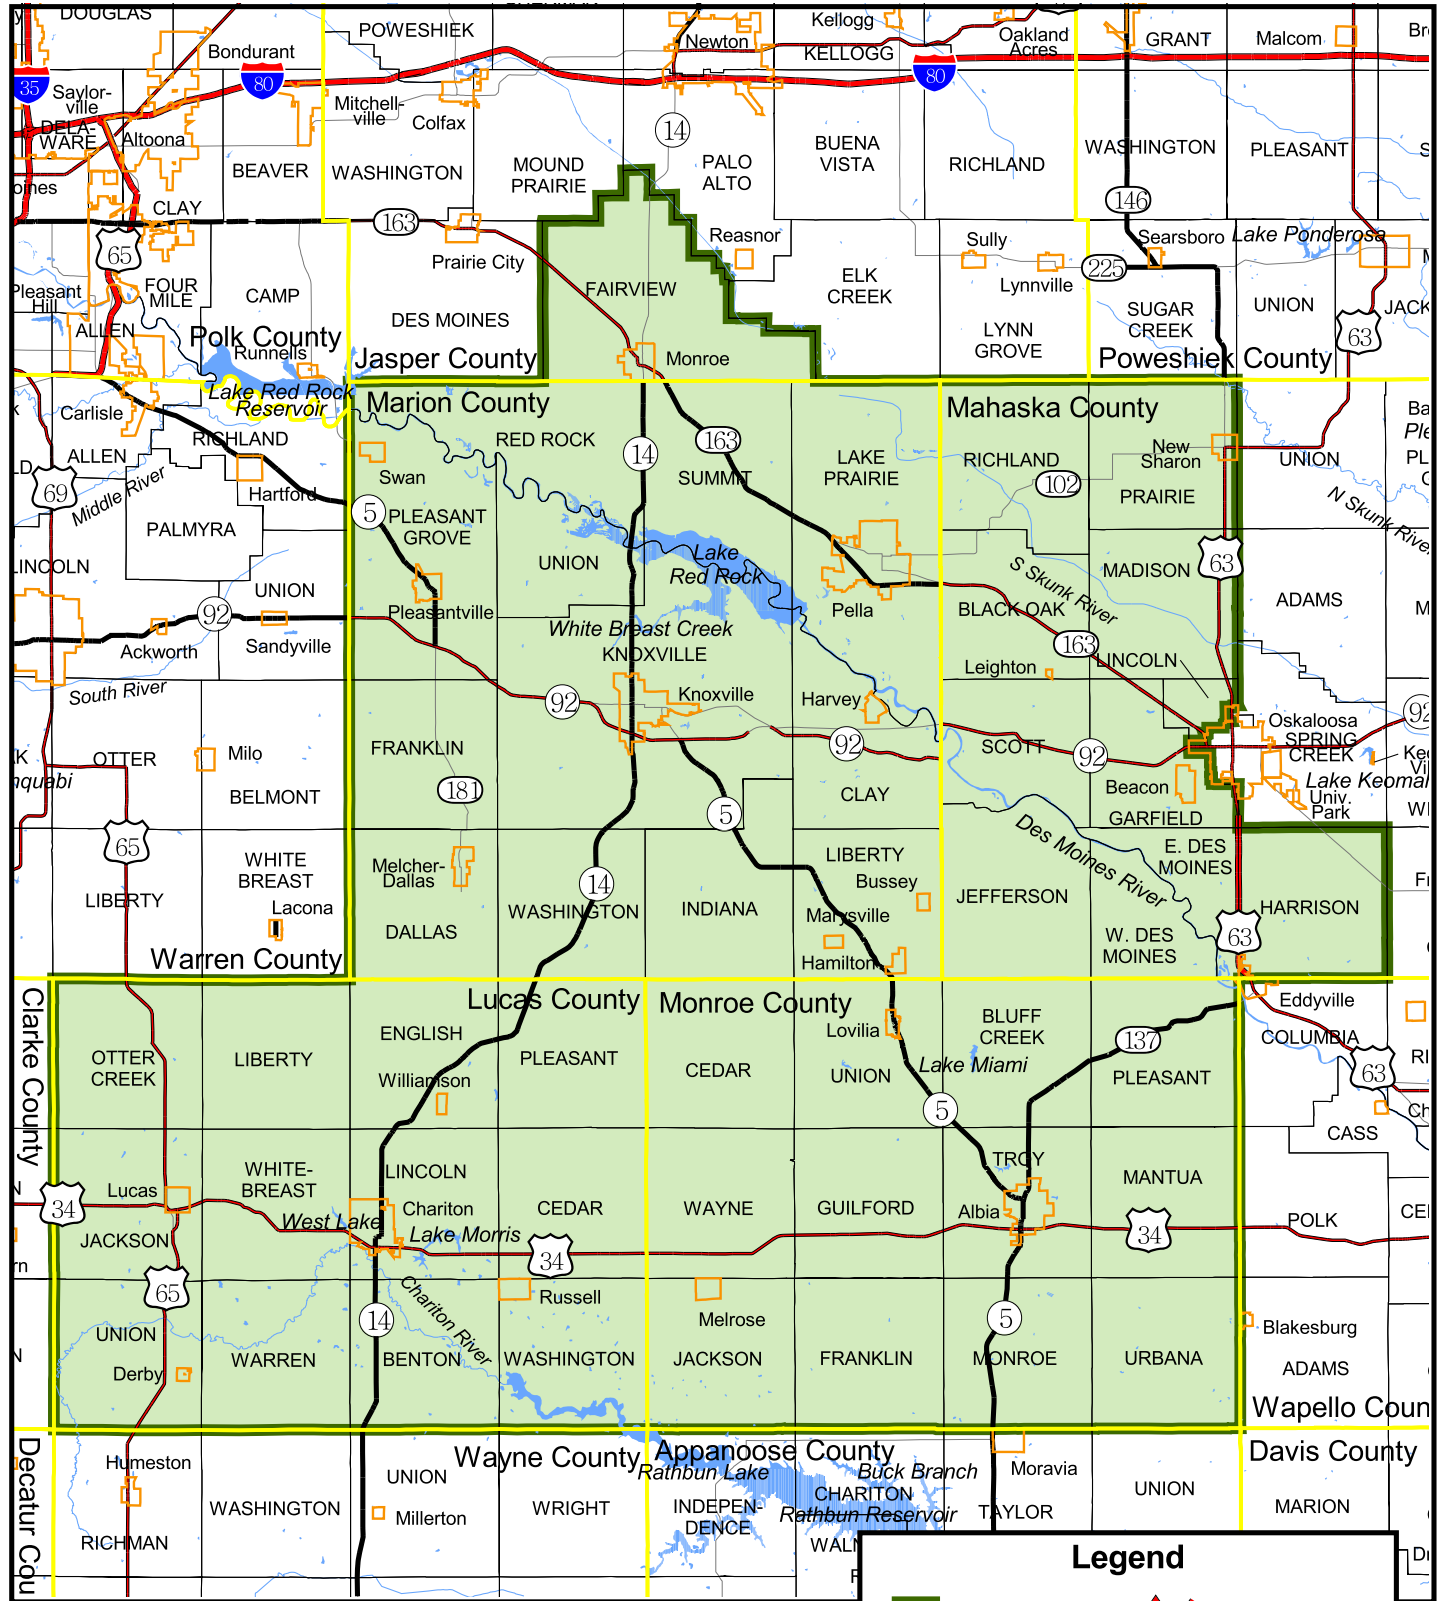

# Iowa Senate District 36

(Effective Beginning with the Elections in 2002 for the 80th General Assembly)

Prepared by the Legislative Service Bureau using Jan. 1, 2000, U.S. Census Bureau geographic information.

## Legend

- Senate District
- County
- City
- TOWNSHIP
- Water
- Interstate Road
- Major Road
- Primary Road
- Local Road
- Railroad