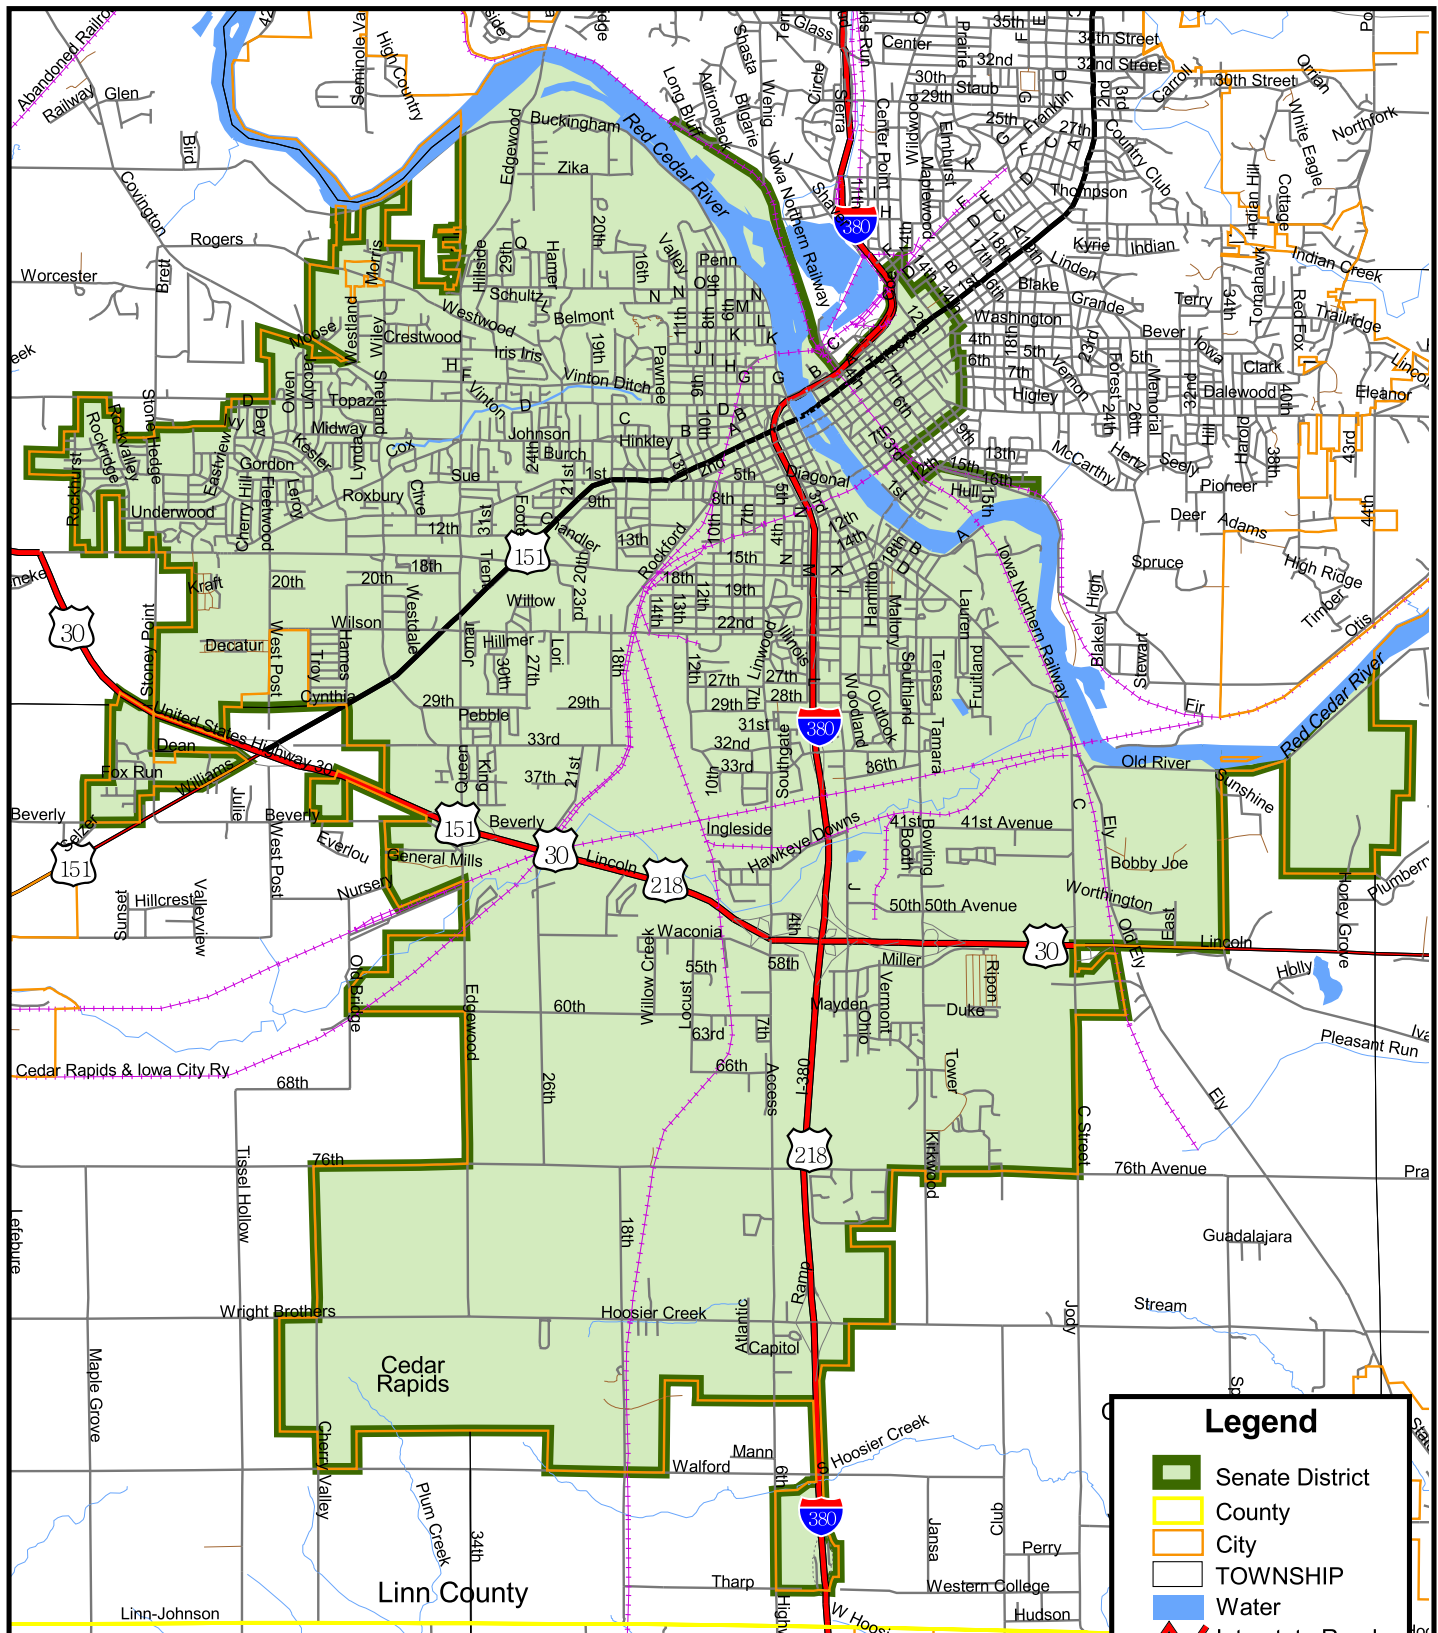

Iowa Senate District 17

(Effective Beginning with the Elections in 2002 for the 80th General Assembly)

Prepared by the Legislative Service Bureau using Jan. 1, 2000, U.S. Census Bureau geographic information.

1 0 1 2 Miles

Legend

- Senate District
- County
- City
- TOWNSHIP
- Water
- Interstate Road
- Major Road
- Primary Road
- Local Road
- Railroad