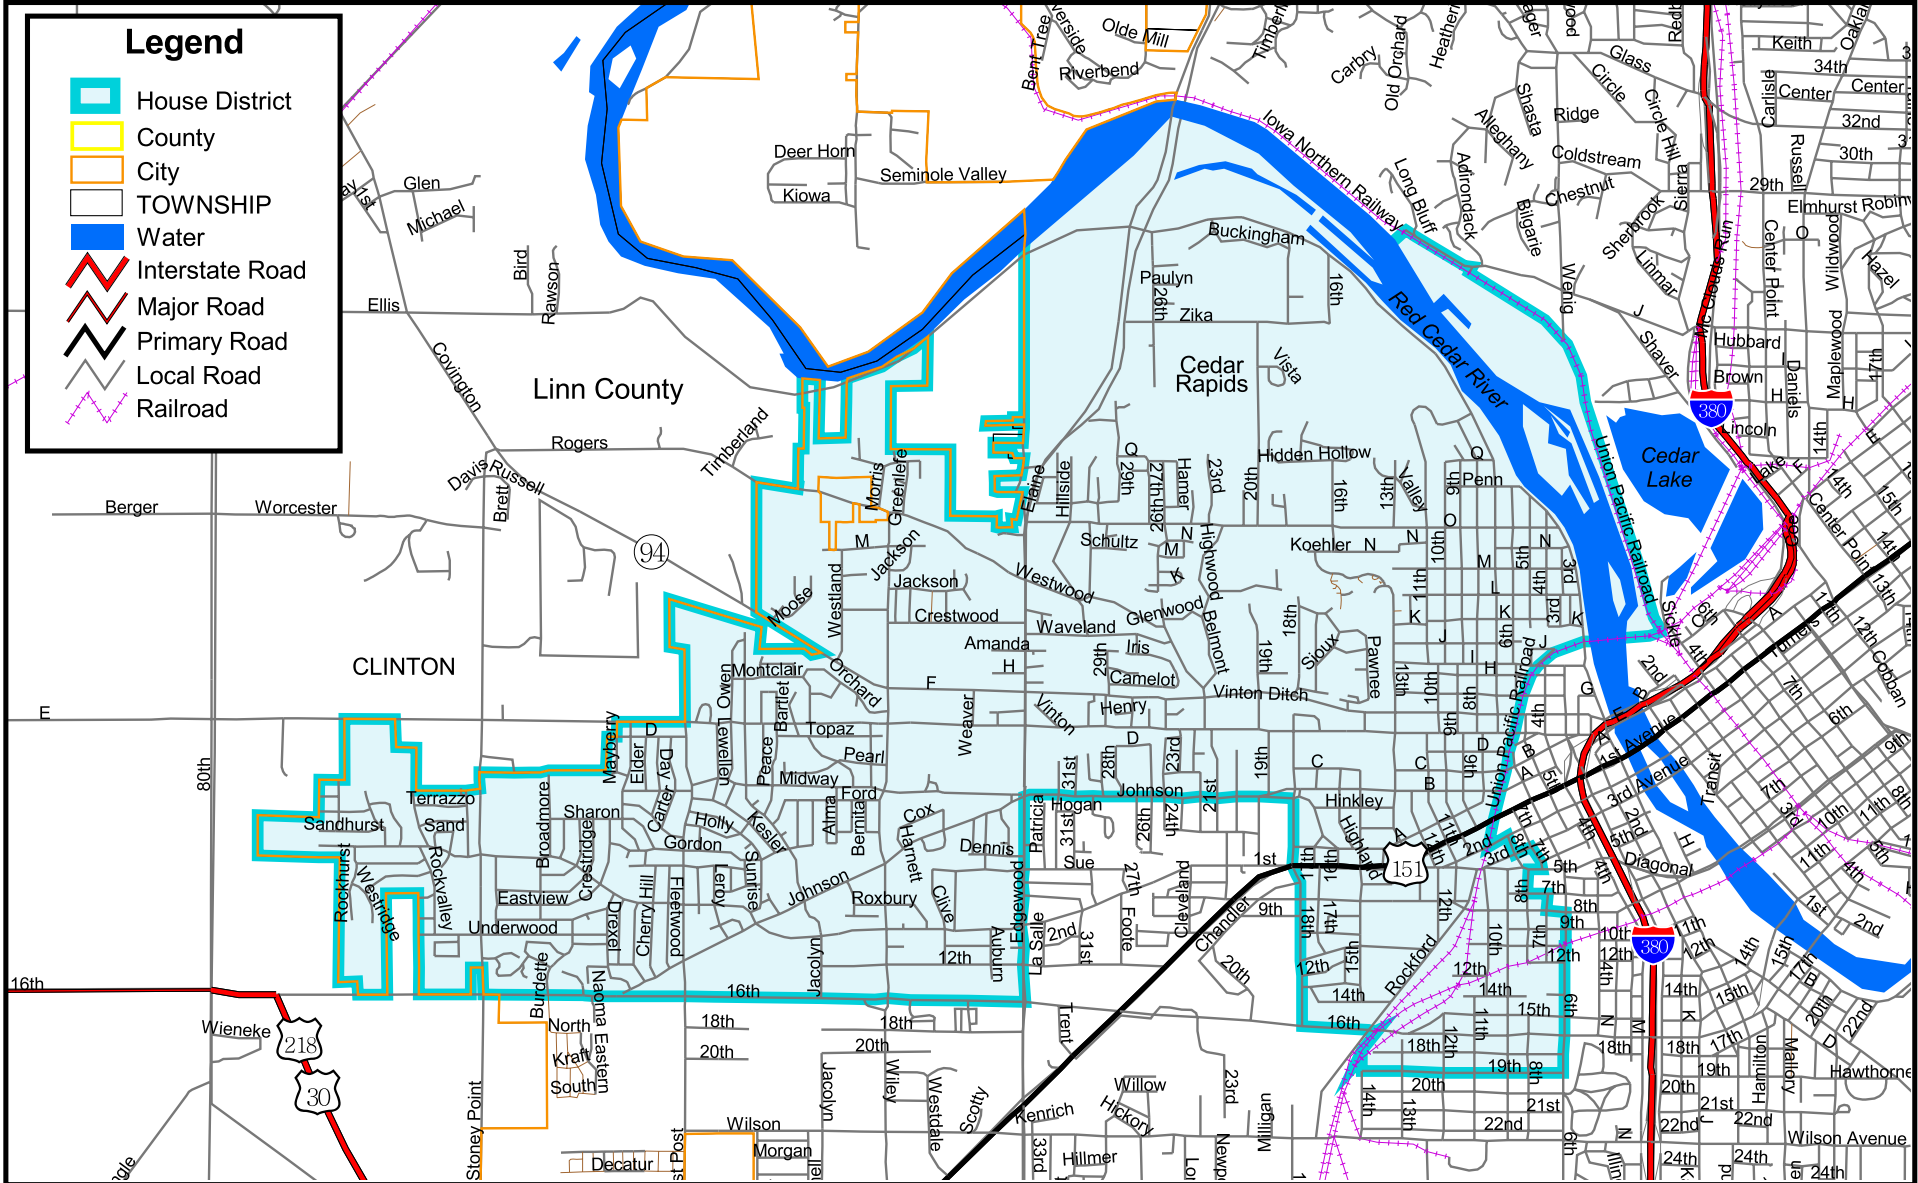

# Iowa House of Representatives District 34

(Effective Beginning with the Elections in 2002 for the 80th General Assembly)

Prepared by the Legislative Service Bureau using Jan. 1, 2000, U.S. Census Bureau geographic information.